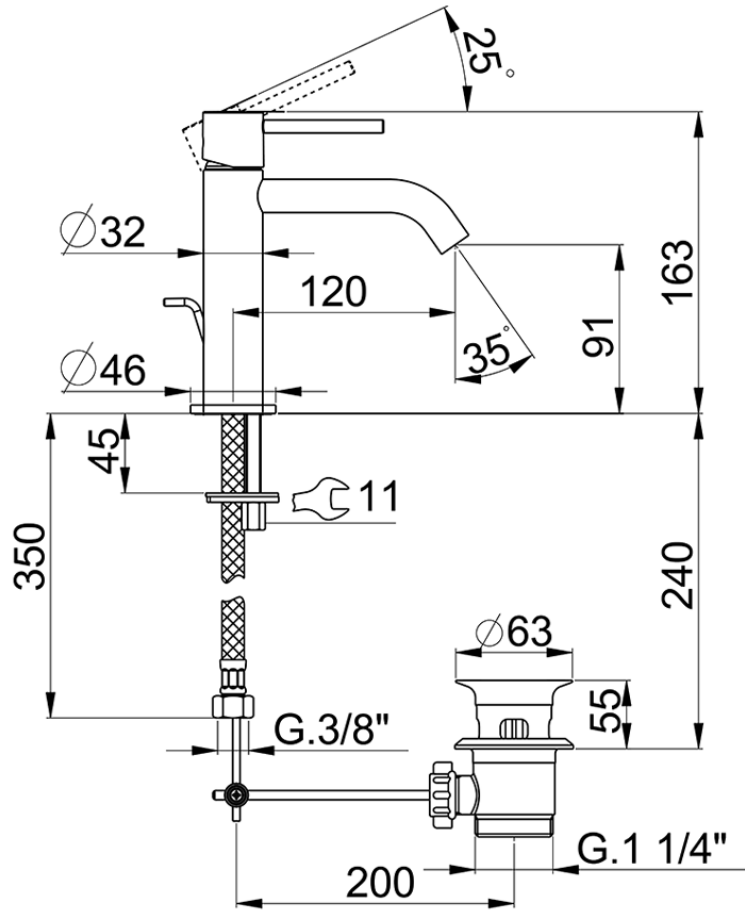

Single lever 'large' washbasin mixer M32_MT000494

MT000494

<https://en.huberitalia.com/single-lever-large-washbasin-mixer-m32-mt000494>

2026-06-06