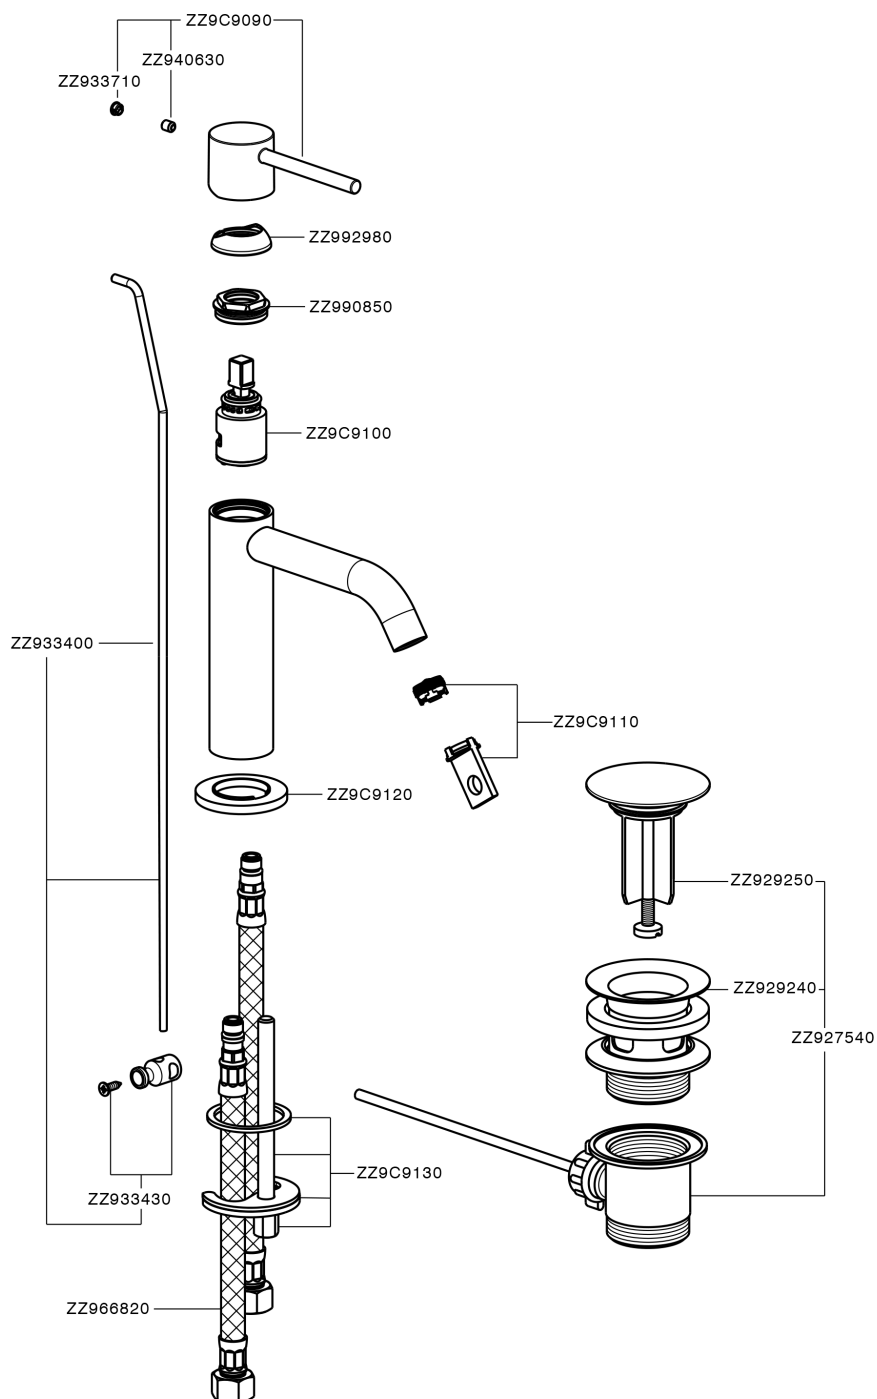

Single lever 'large' washbasin mixer M32_MT000494

MT000494

<https://en.huberitalia.com/single-lever-large-washbasin-mixer-m32-mt000494>

2026-04-09