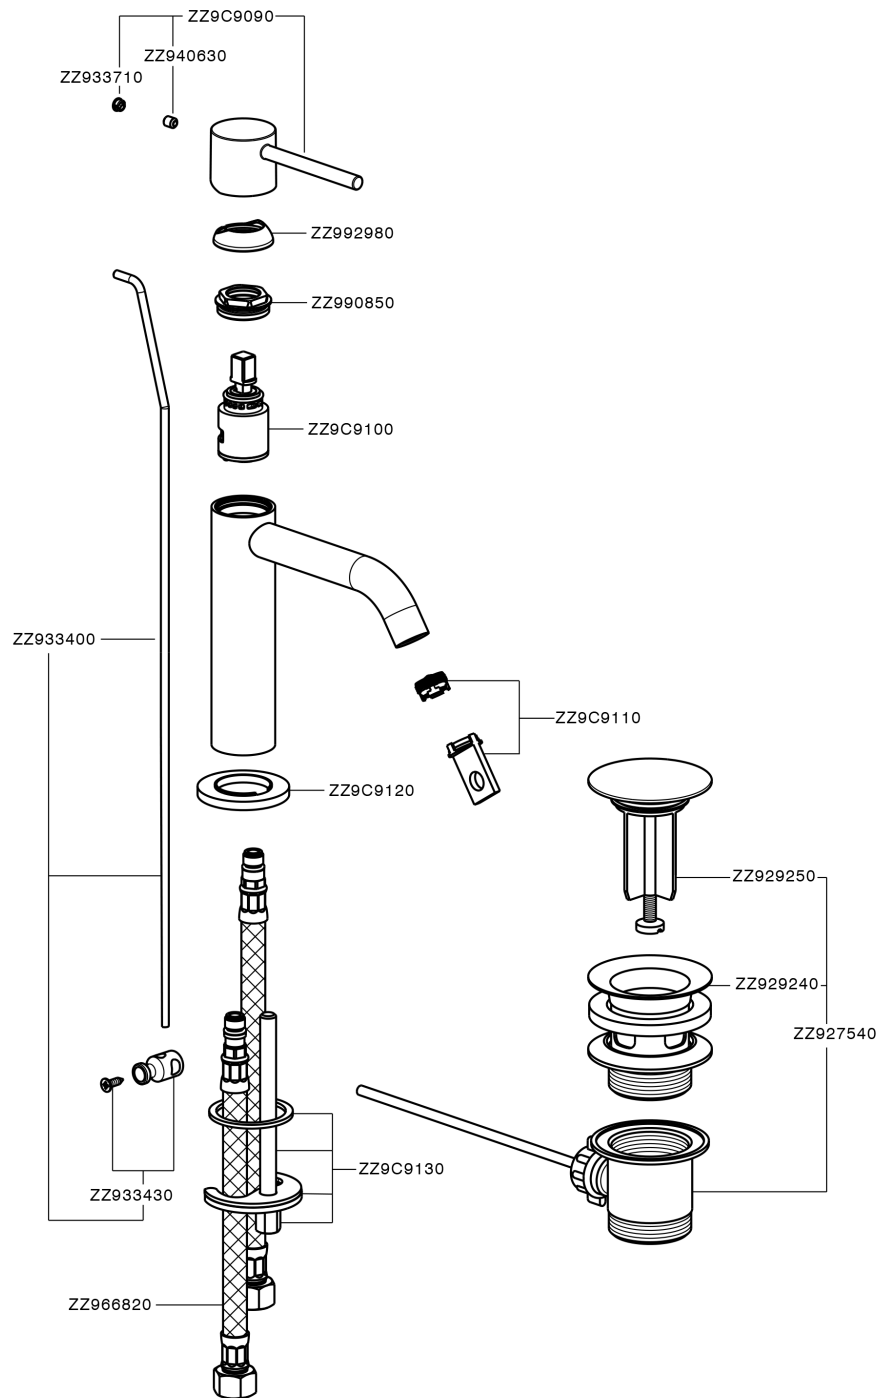

Single lever 'large' washbasin mixer M32_MT000494

MT000494

<https://en.huberitalia.com/single-lever-large-washbasin-mixer-m32-mt000494>

2026-05-15