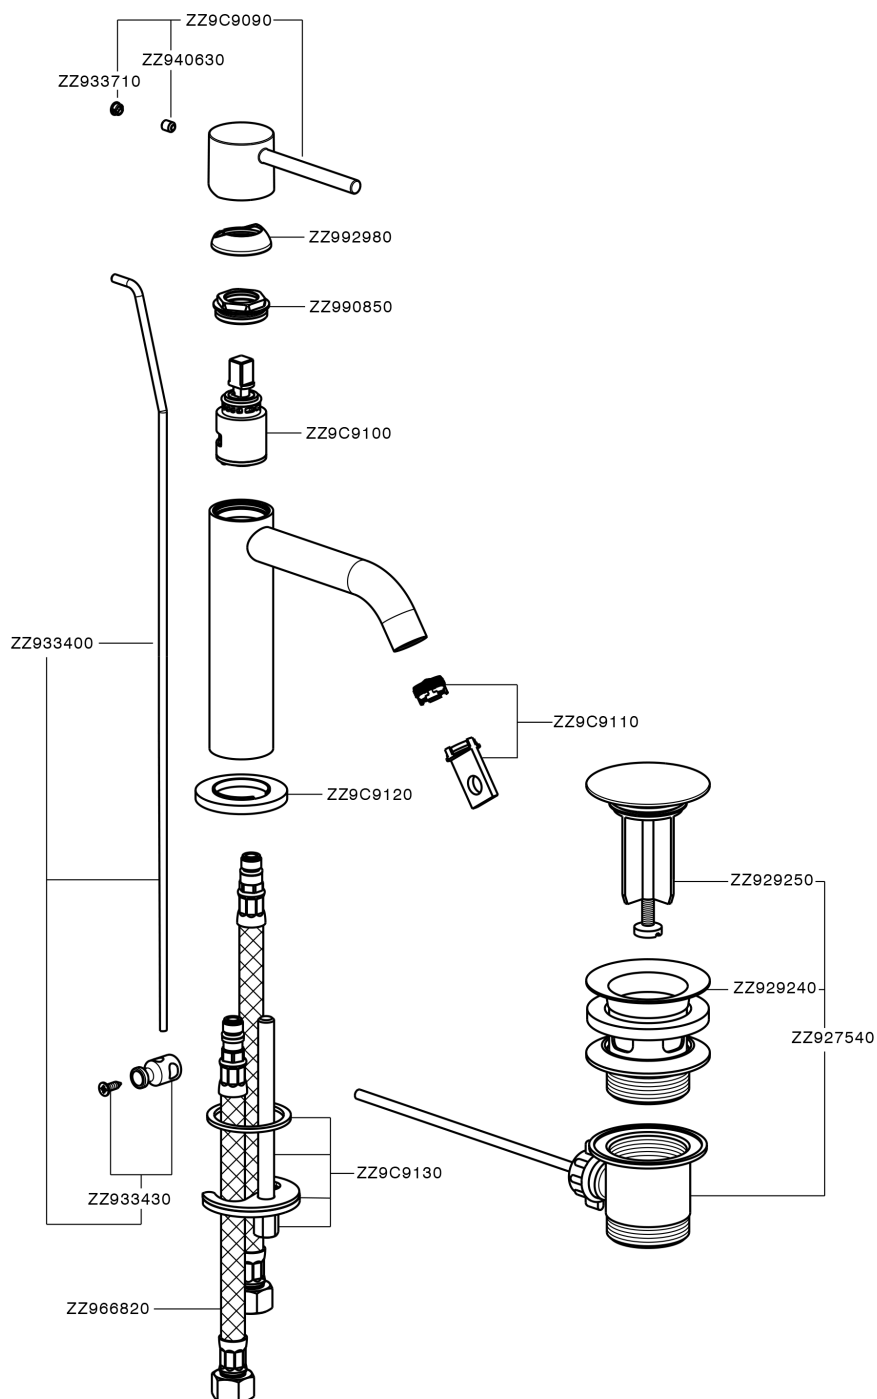

Single lever 'large' washbasin mixer M32_MT000494

MODEL **MT000494**

Single lever 'large' washbasin mixer, with 1"1/4 automatic pop up waste, G.3/8" stainless steel flexible hoses

AVAILABLE FINISHINGS

-  **21** 21 Chrome
-  **26** 26 Old Copper
-  **2F** 2F Brushed Nickel
-  **2W** 2W Brushed Gold
-  **40** 40 Matt Black
-  **4Q** 4Q Matt White

CHARACTERISTICS

Cartridge Spare Parts **ZZ96550000**

25 mm Cartridge

Single lever 'large' washbasin mixer M32_MT000494

MT000494

<https://en.huberitalia.com/single-lever-large-washbasin-mixer-m32-mt000494>

2026-04-08