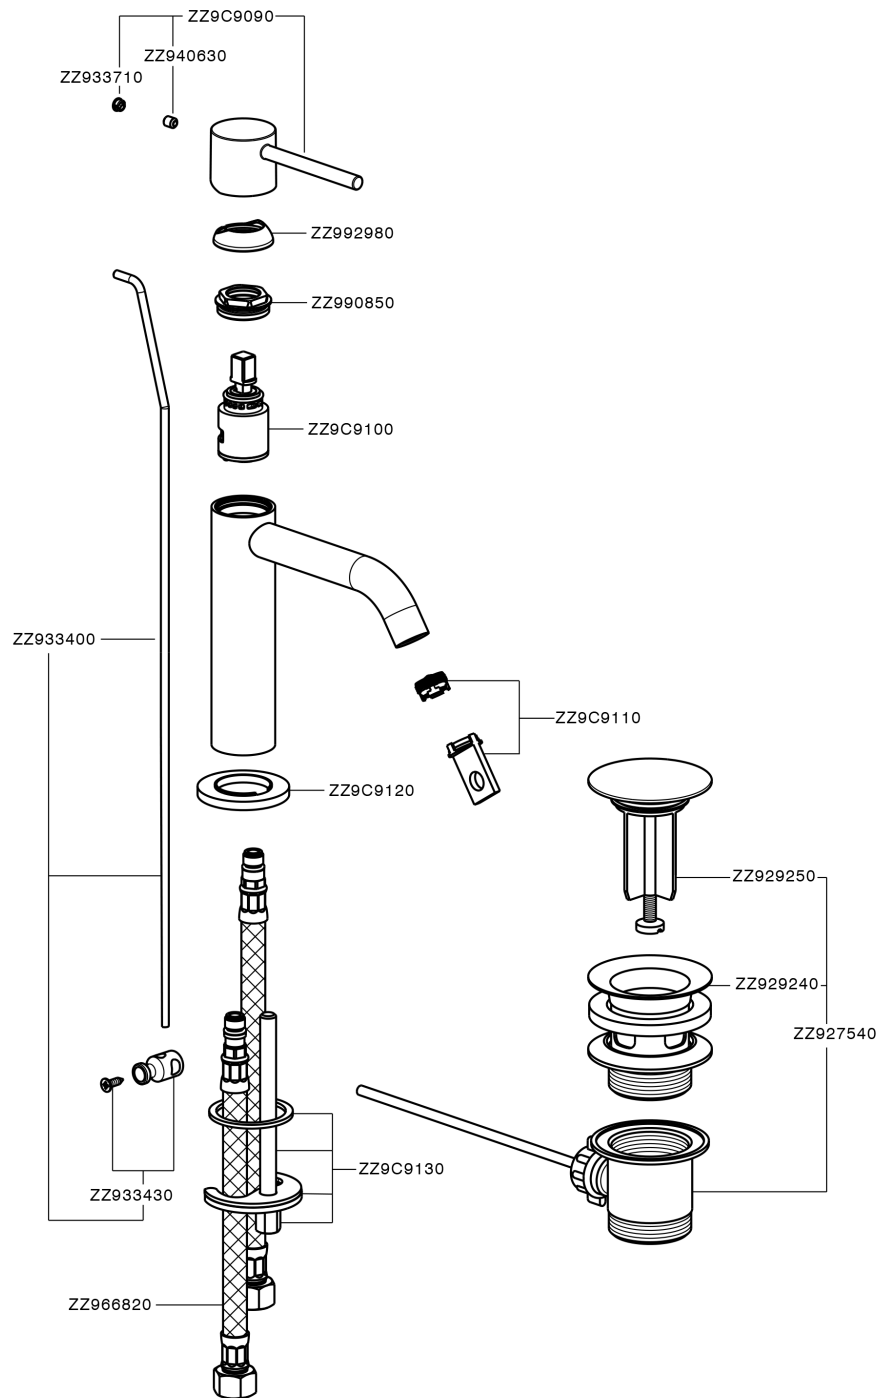

Single lever 'large' washbasin mixer M32_MT000494

MT000494

<https://en.huberitalia.com/single-lever-large-washbasin-mixer-m32-mt000494>

2026-04-05