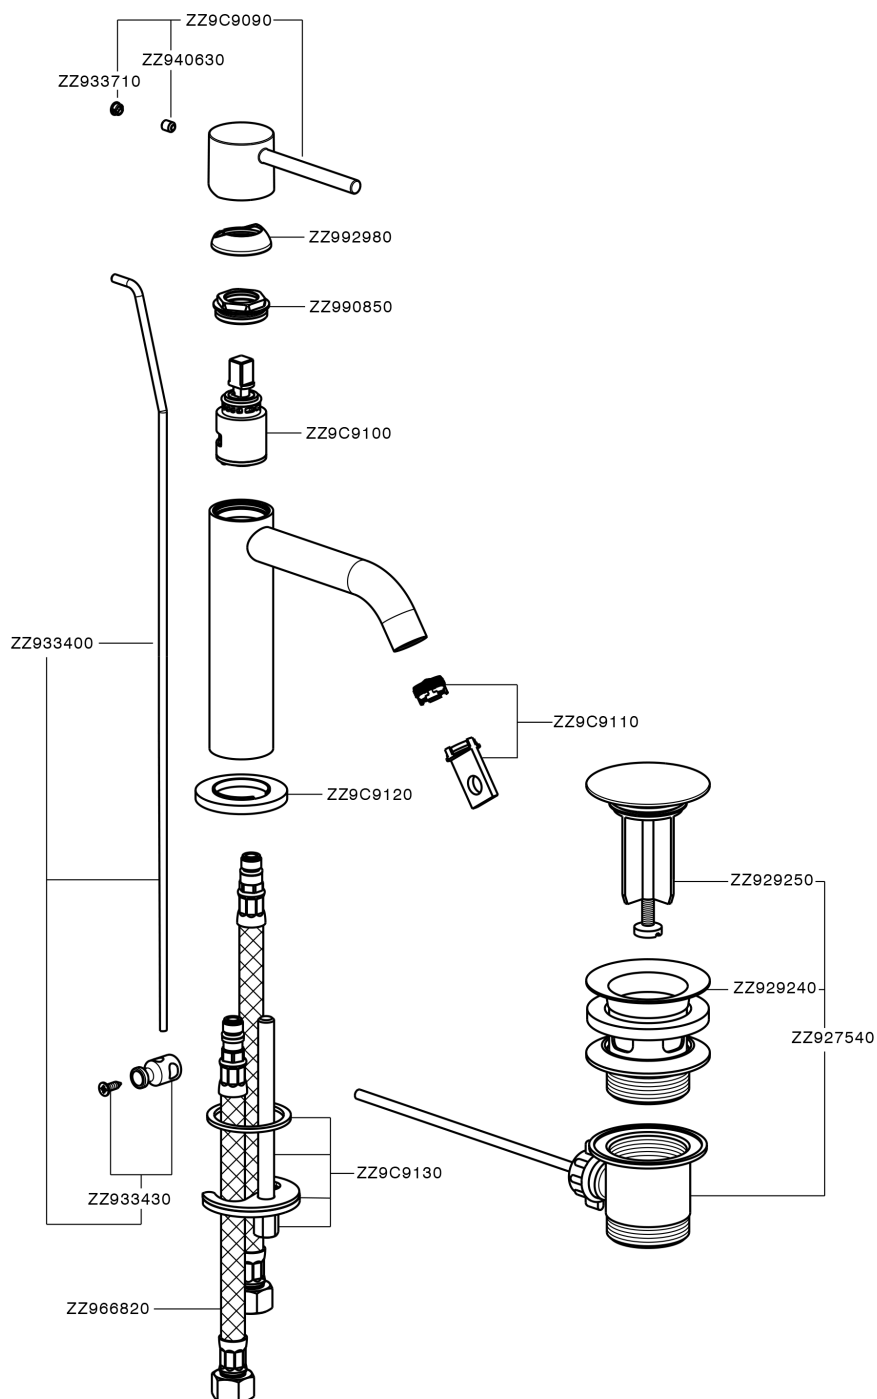

## Single lever 'large' washbasin mixer M32\_MT000494

MODEL **MT000494**

Single lever 'large' washbasin mixer, with 1"1/4 automatic pop up waste, G.3/8" stainless steel flexible hoses

### CHARACTERISTICS

Cartridge Spare Parts **ZZ96550000**

**25 mm Cartridge**

## Single lever 'large' washbasin mixer M32\_MT000494

MT000494

<https://en.huberitalia.com/single-lever-large-washbasin-mixer-m32-mt000494>

2026-05-15