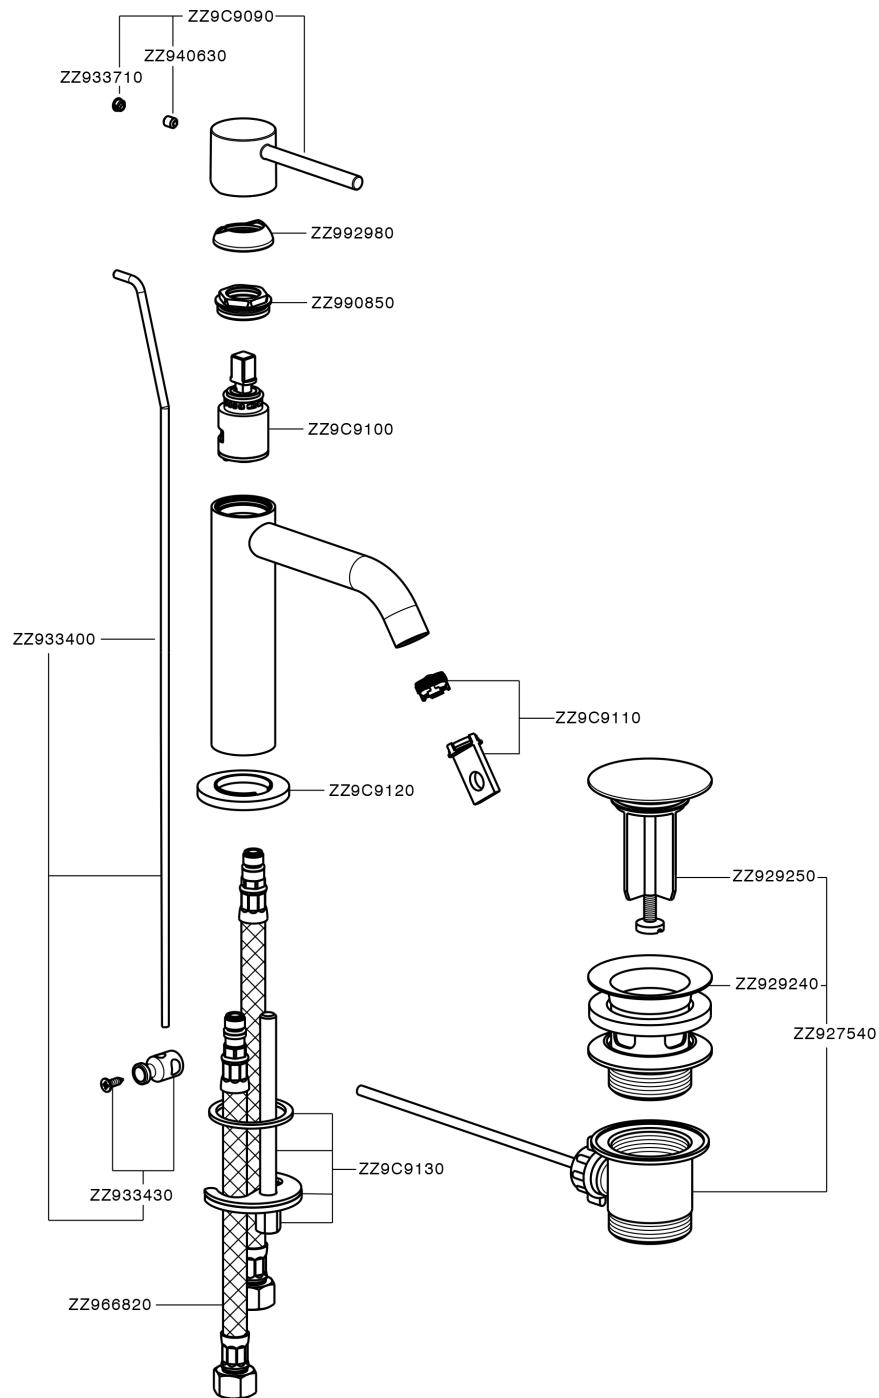

Single lever 'large' washbasin mixer M32_MT000494

MODEL **MT000494**

Single lever 'large' washbasin mixer, with 1"1/4 automatic pop up waste, G.3/8" stainless steel flexible hoses

AVAILABLE FINISHINGS

-  **21** 21 Chrome
-  **26** 26 Old Copper
-  **2F** 2F Brushed Nickel
-  **2W** 2W Brushed Gold
-  **40** 40 Matt Black
-  **4Q** 4Q Matt White

CHARACTERISTICS

Cartridge Spare Parts **ZZ96550000**

25 mm Cartridge

Single lever 'large' washbasin mixer M32_MT000494

MT000494

<https://en.huberitalia.com/single-lever-large-washbasin-mixer-m32-mt000494>

2026-06-05