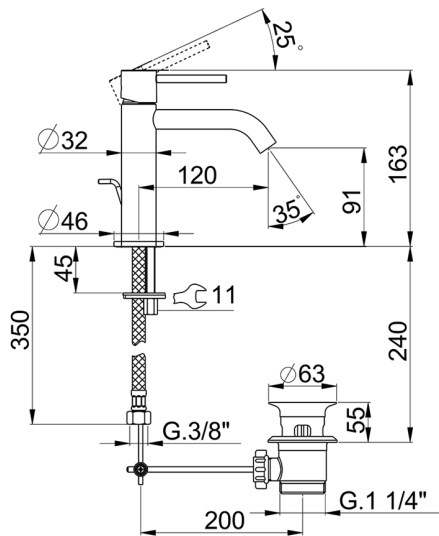

## Single lever 'large' washbasin mixer M32\_MT000494

MODEL **MT000494**

Single lever 'large' washbasin mixer, with 1"1/4 automatic pop up waste, G.3/8" stainless steel flexible hoses

### CHARACTERISTICS

Cartridge Spare Parts **ZZ96550000**

**25 mm Cartridge**

## Single lever 'large' washbasin mixer M32\_MT000494

MT000494

<https://en.huberitalia.com/single-lever-large-washbasin-mixer-m32-mt000494>

2026-05-15