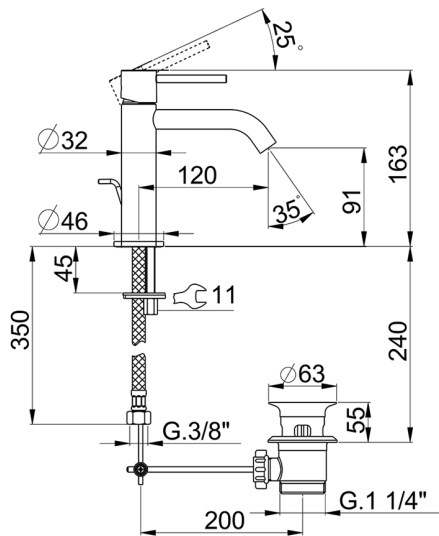

Single lever 'large' washbasin mixer M32_MT000494

MODEL **MT000494**

Single lever 'large' washbasin mixer, with 1"1/4 automatic pop up waste, G.3/8" stainless steel flexible hoses

AVAILABLE FINISHINGS

-  **21** 21 Chrome
-  **26** 26 Old Copper
-  **2F** 2F Brushed Nickel
-  **2W** 2W Brushed Gold
-  **40** 40 Matt Black
-  **4Q** 4Q Matt White

CHARACTERISTICS

Cartridge Spare Parts **ZZ96550000**

25 mm Cartridge

Single lever 'large' washbasin mixer M32_MT000494

MT000494

<https://en.huberitalia.com/single-lever-large-washbasin-mixer-m32-mt000494>

2026-06-05