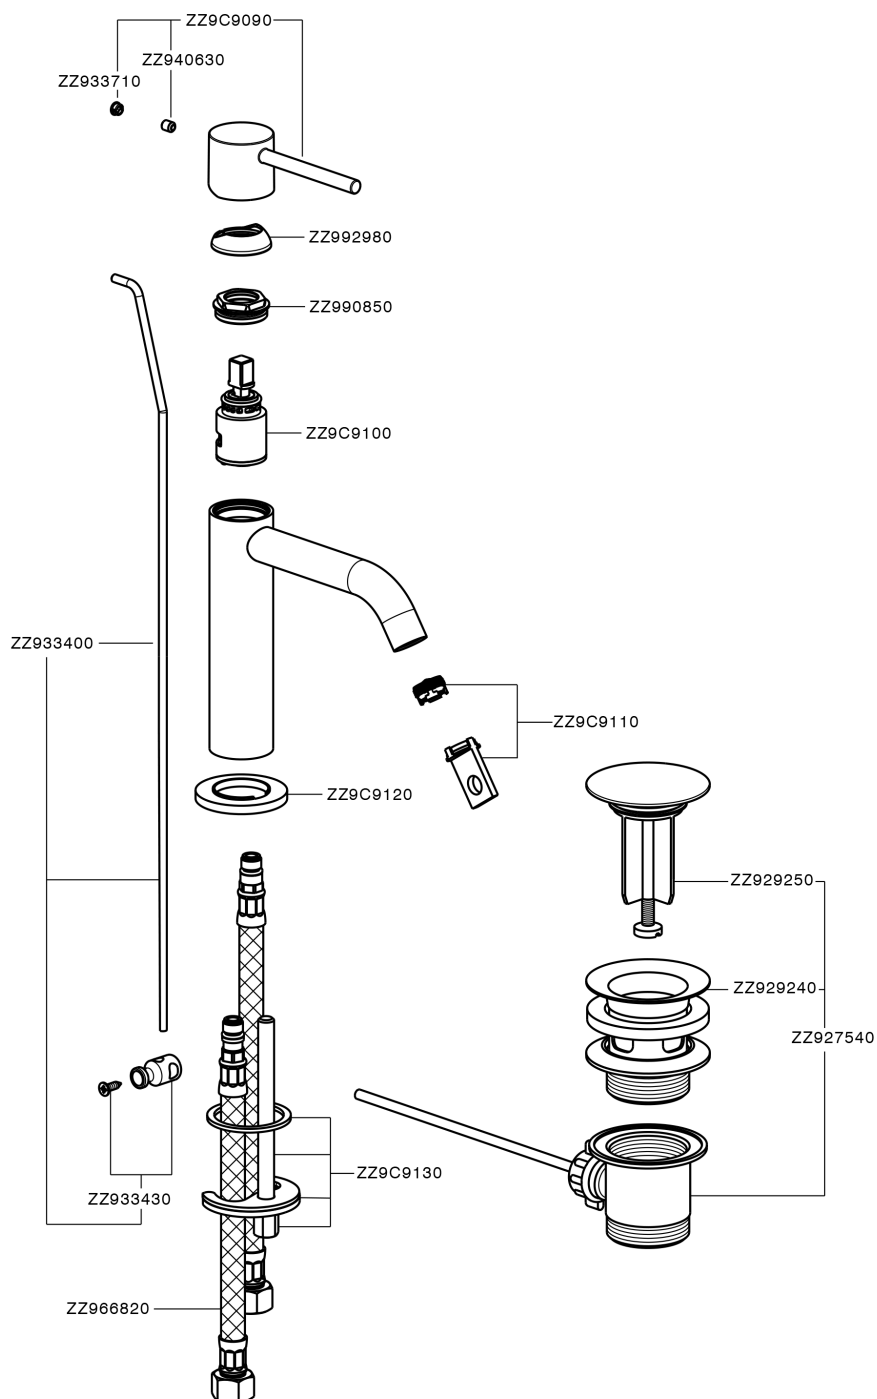

Single lever 'large' washbasin mixer M32_MT000494

MT000494

<https://en.huberitalia.com/single-lever-large-washbasin-mixer-m32-mt000494>

2026-06-06