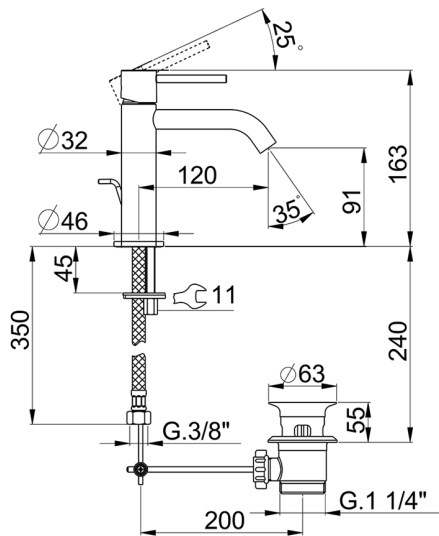

## Single lever 'large' washbasin mixer M32\_MT000494

MODEL **MT000494**

Single lever 'large' washbasin mixer, with 1"1/4 automatic pop up waste, G.3/8" stainless steel flexible hoses

### CHARACTERISTICS

Cartridge Spare Parts **ZZ96550000**

**25 mm Cartridge**

## Single lever 'large' washbasin mixer M32\_MT000494

MT000494

<https://en.huberitalia.com/single-lever-large-washbasin-mixer-m32-mt000494>

2026-06-06