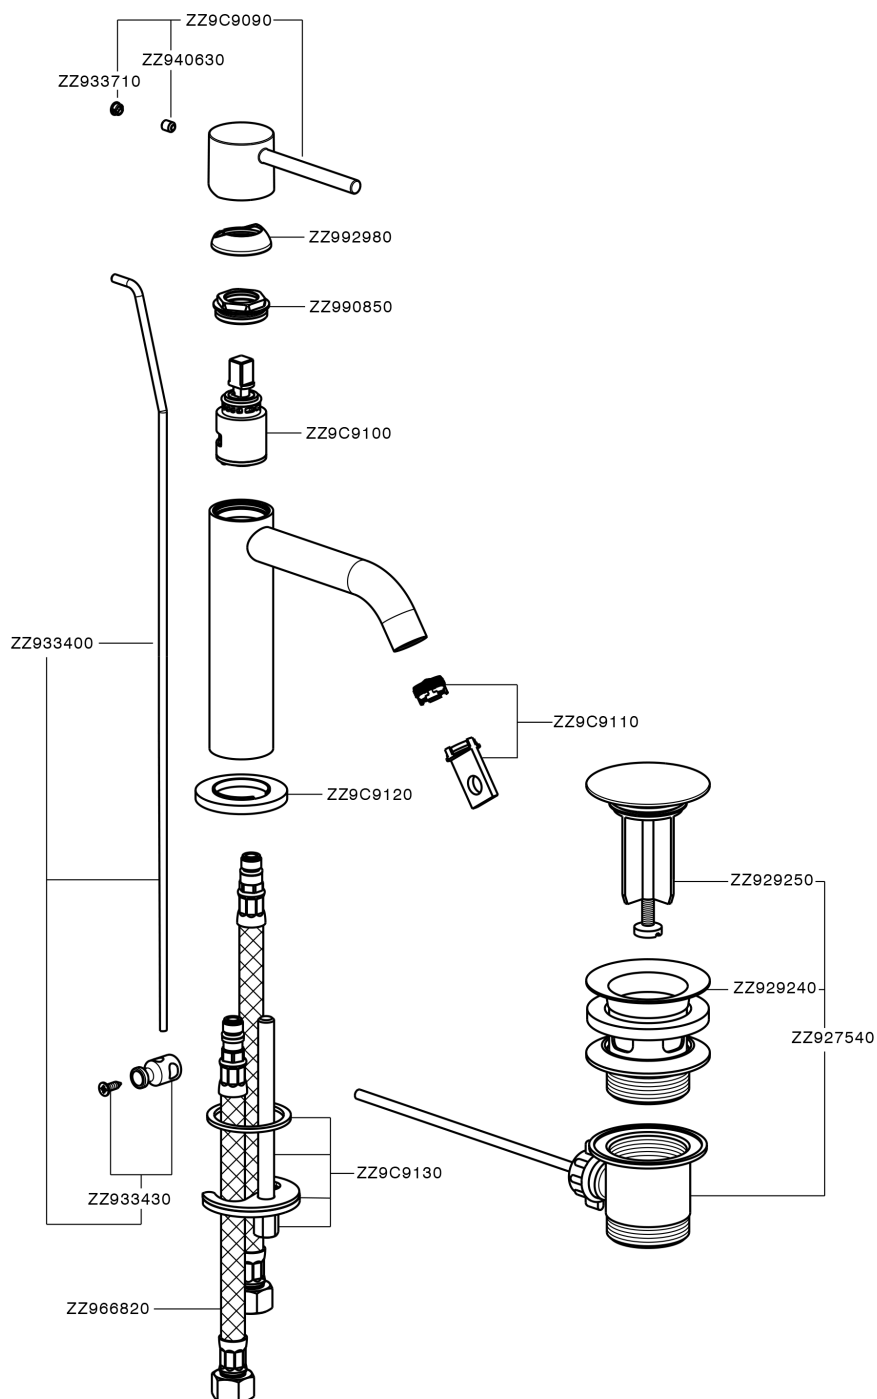

## Single lever 'large' washbasin mixer M32\_MT000494

MODEL **MT000494**

Single lever 'large' washbasin mixer, with 1"1/4 automatic pop up waste, G.3/8" stainless steel flexible hoses

### CHARACTERISTICS

Cartridge Spare Parts **ZZ96550000**

**25 mm Cartridge**

## Single lever 'large' washbasin mixer M32\_MT000494

MT000494

<https://en.huberitalia.com/single-lever-large-washbasin-mixer-m32-mt000494>

2026-06-06