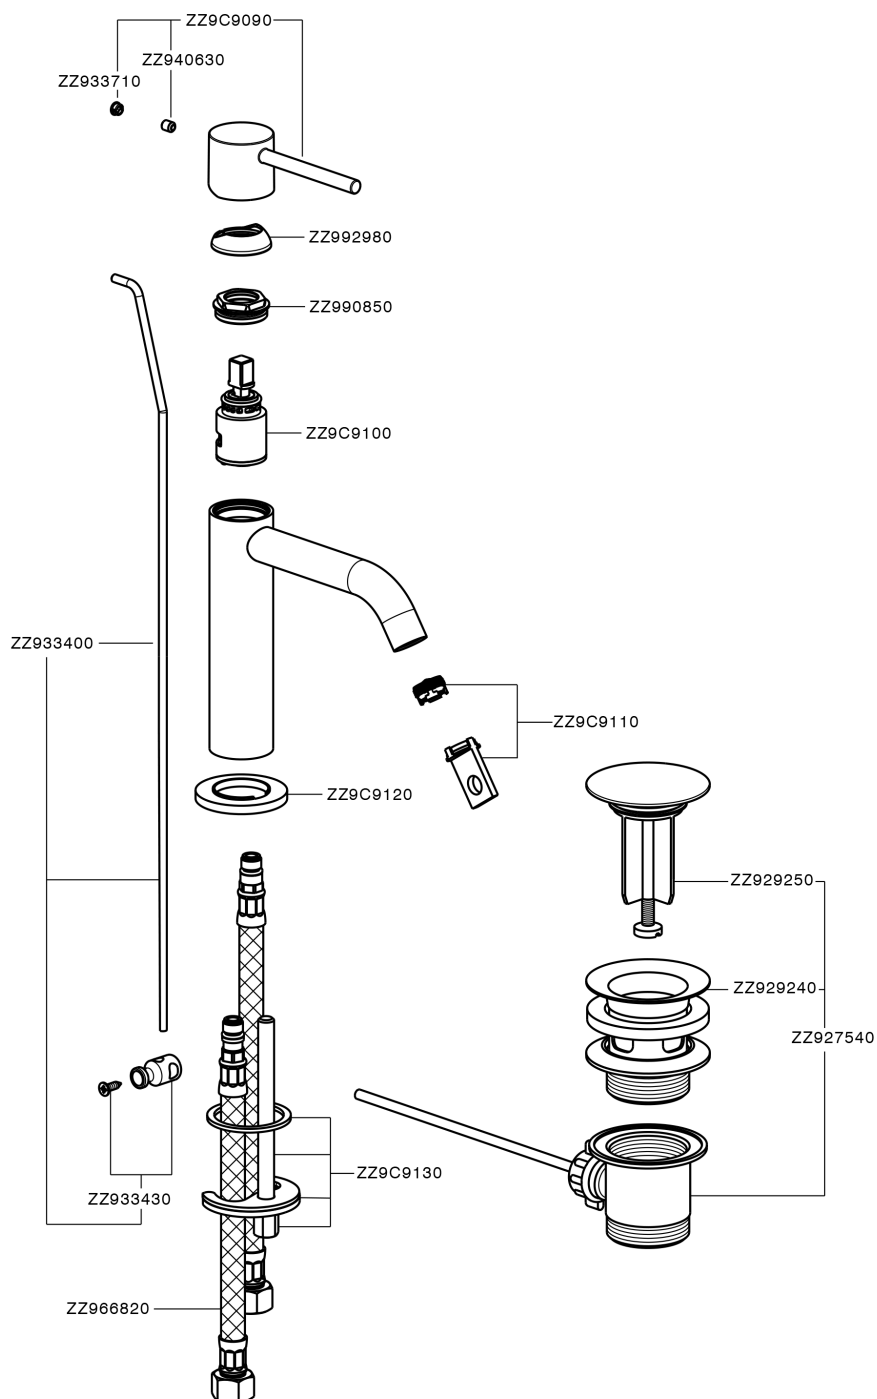

Single lever 'large' washbasin mixer M32_MT000494

MT000494

<https://en.huberitalia.com/single-lever-large-washbasin-mixer-m32-mt000494>

2026-04-06