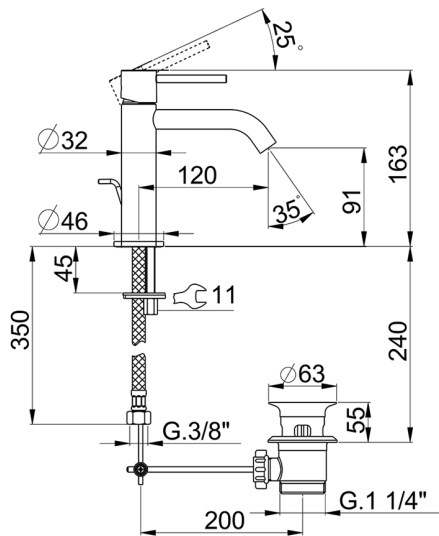

## Single lever 'large' washbasin mixer M32\_MT000494

MODEL **MT000494**

Single lever 'large' washbasin mixer, with 1"1/4 automatic pop up waste, G.3/8" stainless steel flexible hoses

### CHARACTERISTICS

Cartridge Spare Parts **ZZ96550000**

**25 mm Cartridge**

## Single lever 'large' washbasin mixer M32\_MT000494

MT000494

<https://en.huberitalia.com/single-lever-large-washbasin-mixer-m32-mt000494>

2026-04-06