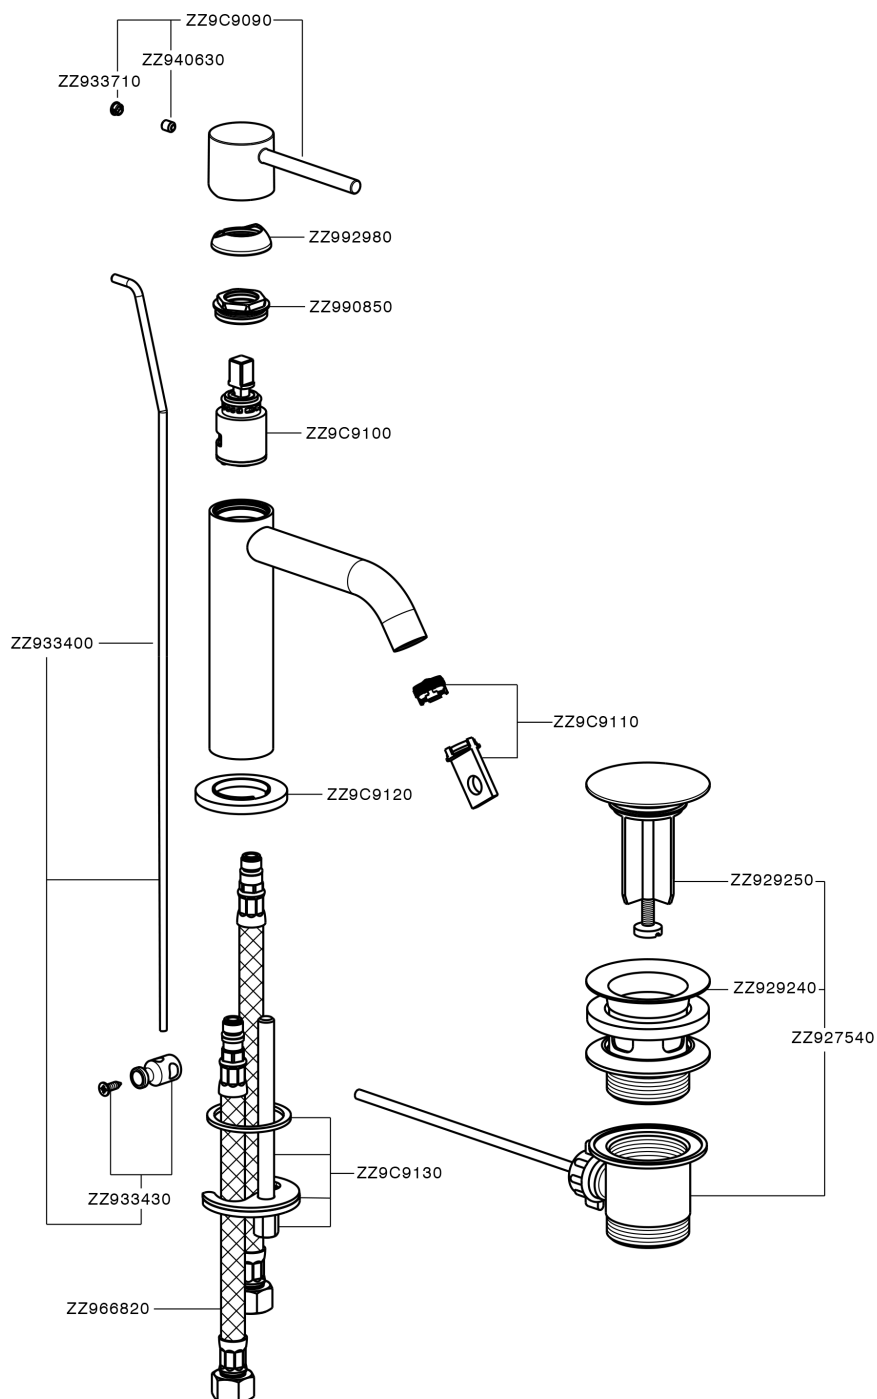

Single lever 'large' washbasin mixer M32_MT000494

MODEL **MT000494**

Single lever 'large' washbasin mixer, with 1"1/4 automatic pop up waste, G.3/8" stainless steel flexible hoses

AVAILABLE FINISHINGS

-  **21** 21 Chrome
-  **26** 26 Old Copper
-  **2F** 2F Brushed Nickel
-  **2W** 2W Brushed Gold
-  **40** 40 Matt Black
-  **4Q** 4Q Matt White

CHARACTERISTICS

Cartridge Spare Parts **ZZ96550000**

25 mm Cartridge

Single lever 'large' washbasin mixer M32_MT000494

MT000494

<https://en.huberitalia.com/single-lever-large-washbasin-mixer-m32-mt000494>

2026-05-15