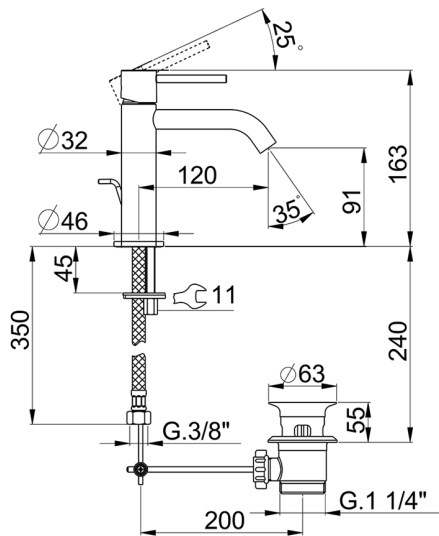

Single lever 'large' washbasin mixer M32_MT000494

MODEL **MT000494**

Single lever 'large' washbasin mixer, with 1"1/4 automatic pop up waste, G.3/8" stainless steel flexible hoses

AVAILABLE FINISHINGS

-  **21** 21 Chrome
-  **26** 26 Old Copper
-  **2F** 2F Brushed Nickel
-  **2W** 2W Brushed Gold
-  **40** 40 Matt Black
-  **4Q** 4Q Matt White

CHARACTERISTICS

Cartridge Spare Parts **ZZ96550000**

25 mm Cartridge

Single lever 'large' washbasin mixer M32_MT000494

MT000494

<https://en.huberitalia.com/single-lever-large-washbasin-mixer-m32-mt000494>

2026-05-15