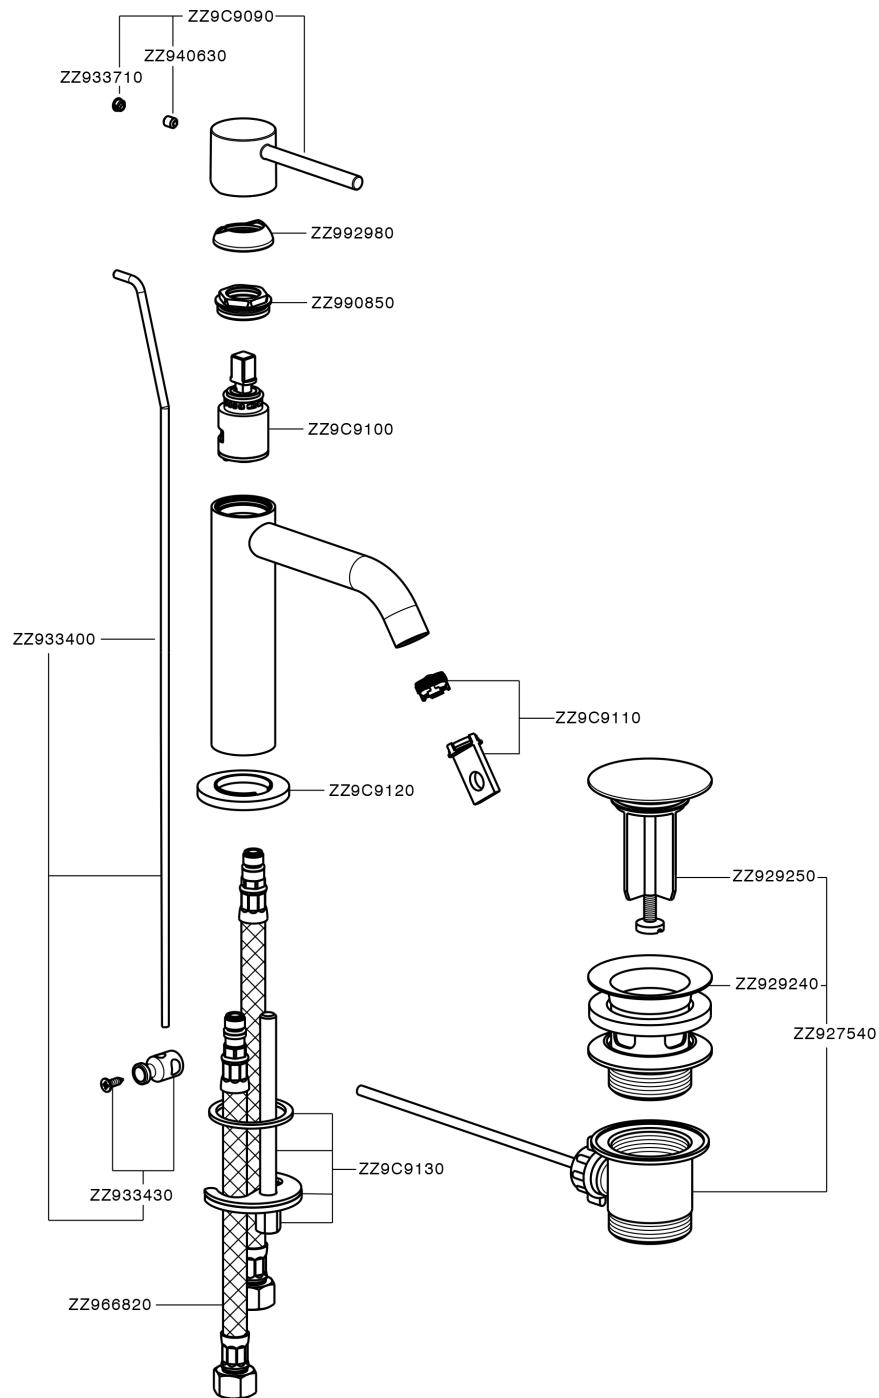

## Single lever 'large' washbasin mixer M32\_MT000494

MODEL **MT000494**

Single lever 'large' washbasin mixer, with 1"1/4 automatic pop up waste, G.3/8" stainless steel flexible hoses

### CHARACTERISTICS

Cartridge Spare Parts **ZZ96550000**

**25 mm Cartridge**

## Single lever 'large' washbasin mixer M32\_MT000494

MT000494

<https://en.huberitalia.com/single-lever-large-washbasin-mixer-m32-mt000494>

2026-04-06