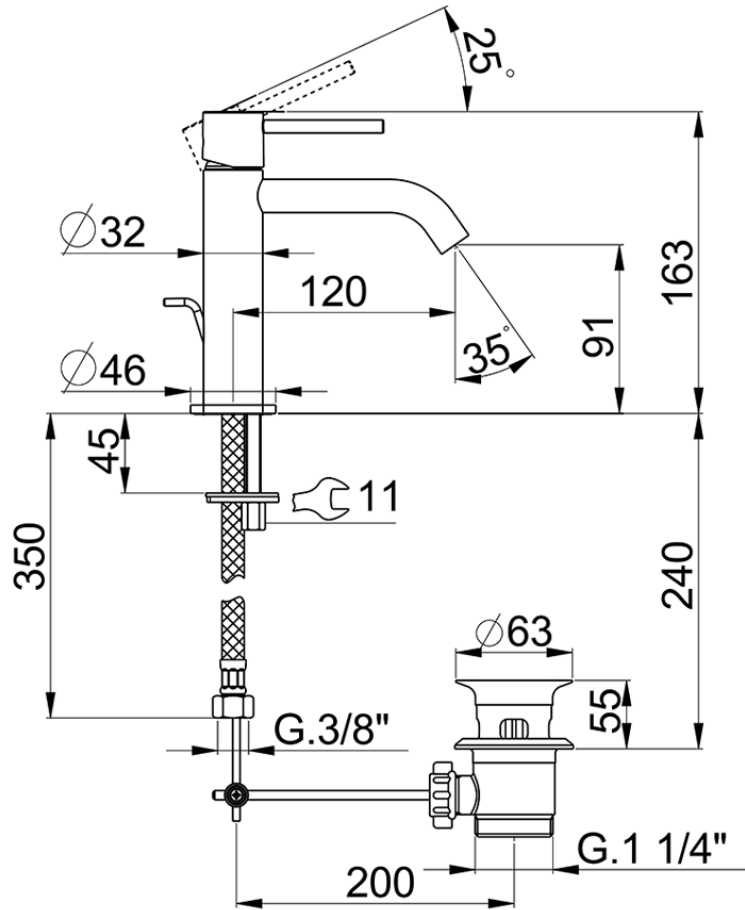

Single lever 'large' washbasin mixer M32\_MT000494

MT000494

<https://en.huberitalia.com/single-lever-large-washbasin-mixer-m32-mt000494>

2026-04-06