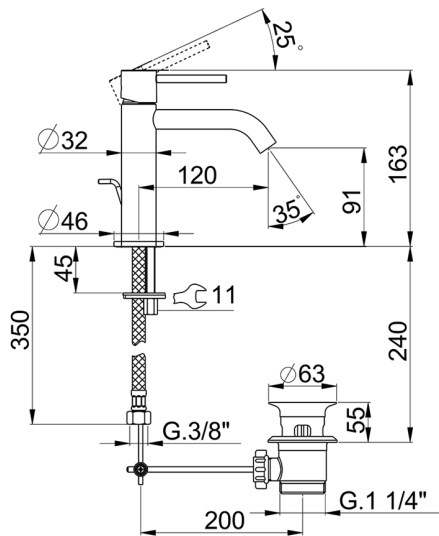

Single lever 'large' washbasin mixer M32_MT000494

MODEL **MT000494**

Single lever 'large' washbasin mixer, with 1"1/4 automatic pop up waste, G.3/8" stainless steel flexible hoses

AVAILABLE FINISHINGS

-  **21** 21 Chrome
-  **26** 26 Old Copper
-  **2F** 2F Brushed Nickel
-  **2W** 2W Brushed Gold
-  **40** 40 Matt Black
-  **4Q** 4Q Matt White

CHARACTERISTICS

Cartridge Spare Parts **ZZ96550000**

25 mm Cartridge

Single lever 'large' washbasin mixer M32_MT000494

MT000494

<https://en.huberitalia.com/single-lever-large-washbasin-mixer-m32-mt000494>

2026-06-13