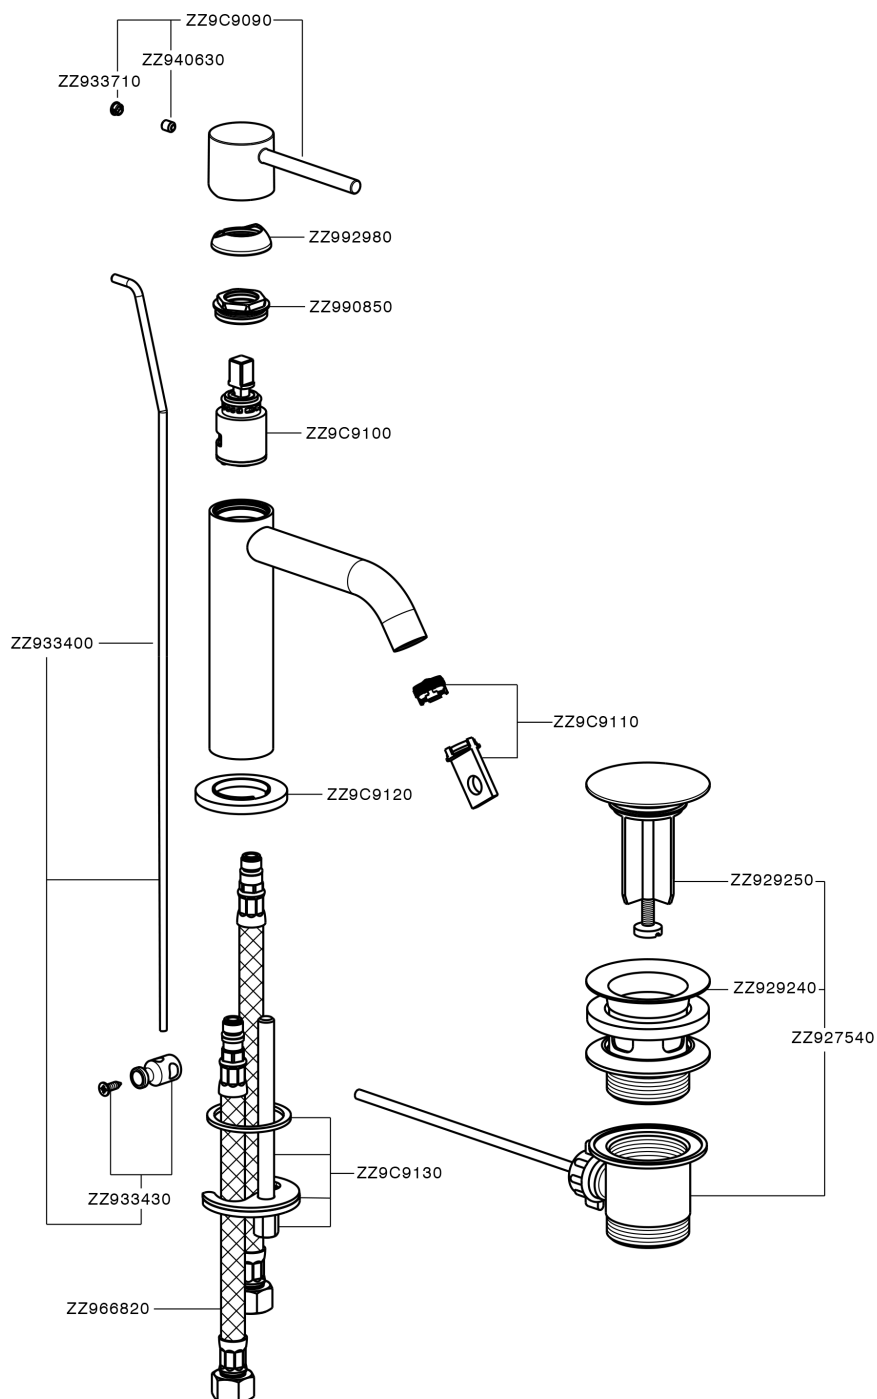

Single lever 'large' washbasin mixer M32_MT000494

MODEL **MT000494**

Single lever 'large' washbasin mixer, with 1"1/4 automatic pop up waste, G.3/8" stainless steel flexible hoses

AVAILABLE FINISHINGS

-  **21** 21 Chrome
-  **26** 26 Old Copper
-  **2F** 2F Brushed Nickel
-  **2W** 2W Brushed Gold
-  **40** 40 Matt Black
-  **4Q** 4Q Matt White

CHARACTERISTICS

Cartridge Spare Parts **ZZ96550000**

25 mm Cartridge

Single lever 'large' washbasin mixer M32_MT000494

MT000494

<https://en.huberitalia.com/single-lever-large-washbasin-mixer-m32-mt000494>

2026-06-13