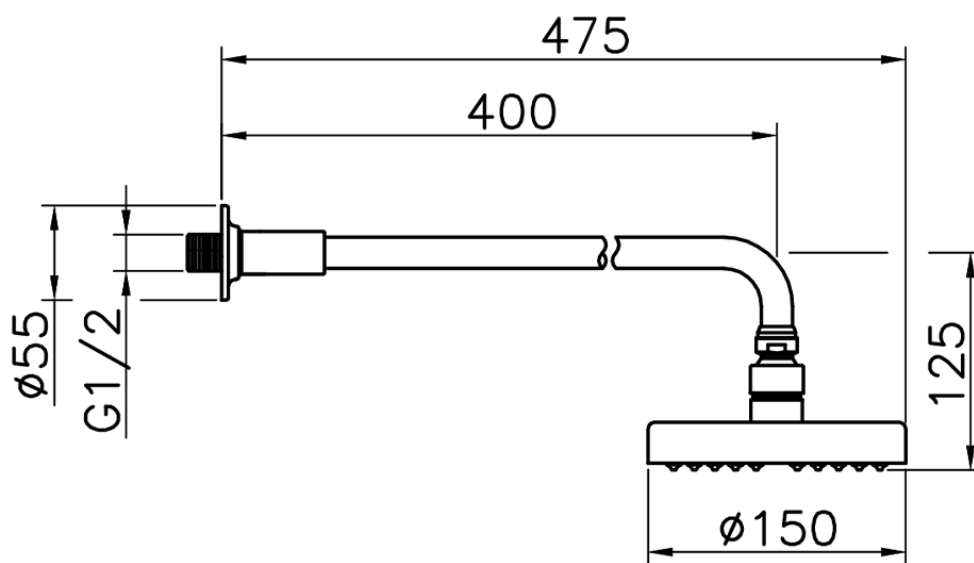

## Shower arm with Suite showerhead SHOWER\_614.06H.

614.06H.

<https://en.huberitalia.com/shower-arm-with-suite-showerhead-shower-614-06h>

2026-04-07