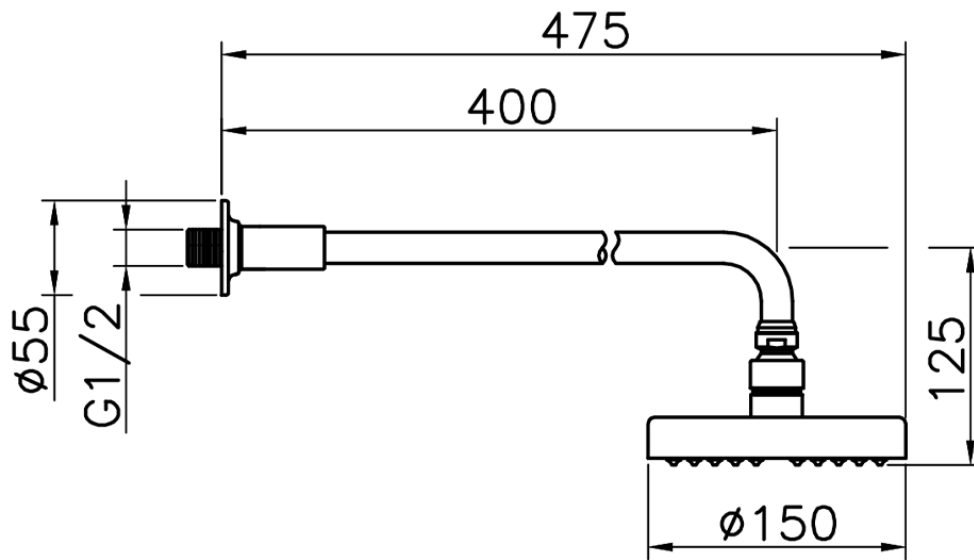

## Shower arm with Suite showerhead SHOWER\_614.06H.

614.06H.

<https://en.huberitalia.com/shower-arm-with-suite-showerhead-shower-614-06h>

2026-04-28