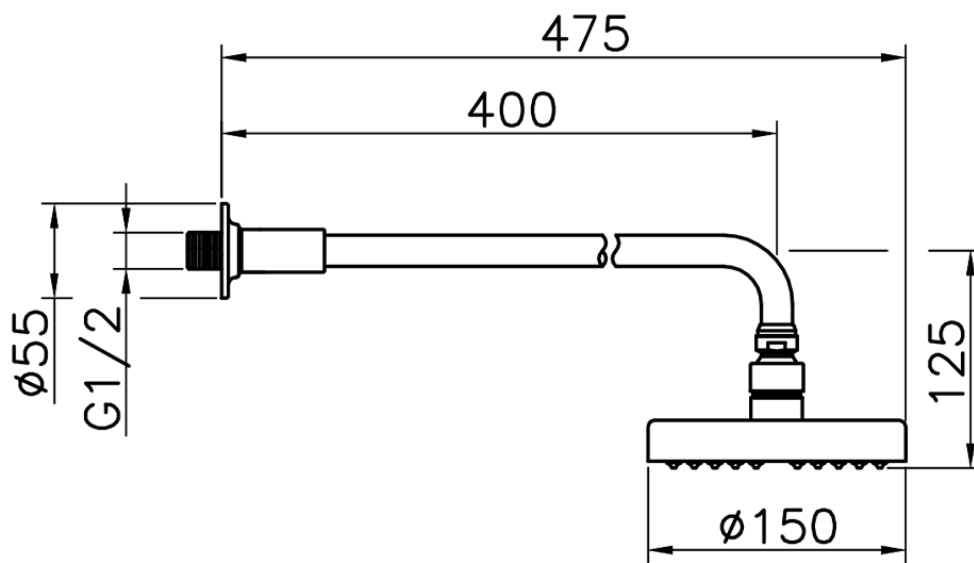

Shower arm with Suite showerhead SHOWER_614.06H.

614.06H.

<https://en.huberitalia.com/shower-arm-with-suite-showerhead-shower-614-06h>

2026-06-29