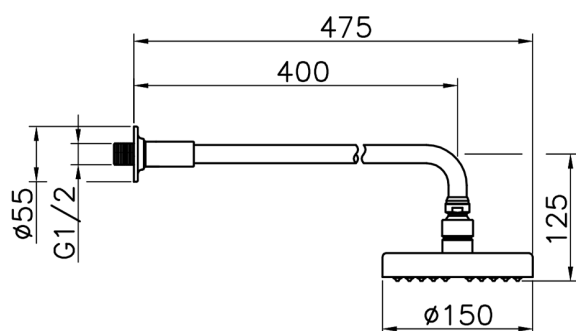

Shower arm with Suite showerhead SHOWER_614.06H.

MODEL **614.06H.**

Shower arm with showerhead, 150 mm ABS Round Head Shower, 400 mm Shower Arm

AVAILABLE FINISHINGS

CHARACTERISTICS

2026-04-08