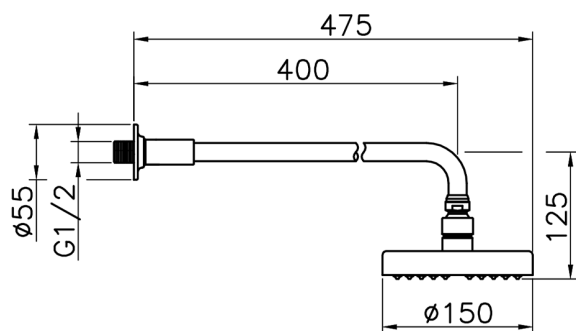

Shower arm with Suite showerhead SHOWER_614.06H.

MODEL **614.06H.**

Shower arm with showerhead, 150 mm ABS Round Head Shower, 400 mm Shower Arm

AVAILABLE FINISHINGS

CHARACTERISTICS

2026-06-30