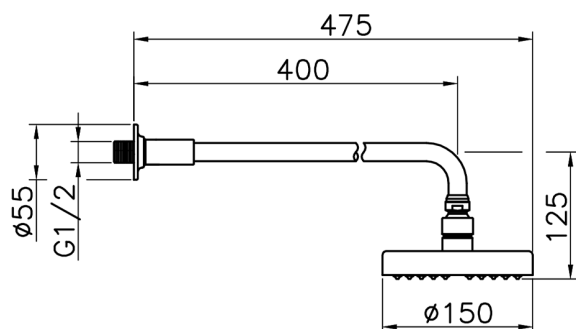

Shower arm with Suite showerhead SHOWER_614.06H.

MODEL **614.06H.**

Shower arm with showerhead, 150 mm ABS Round Head Shower, 400 mm Shower Arm

AVAILABLE FINISHINGS

CHARACTERISTICS

2026-06-29