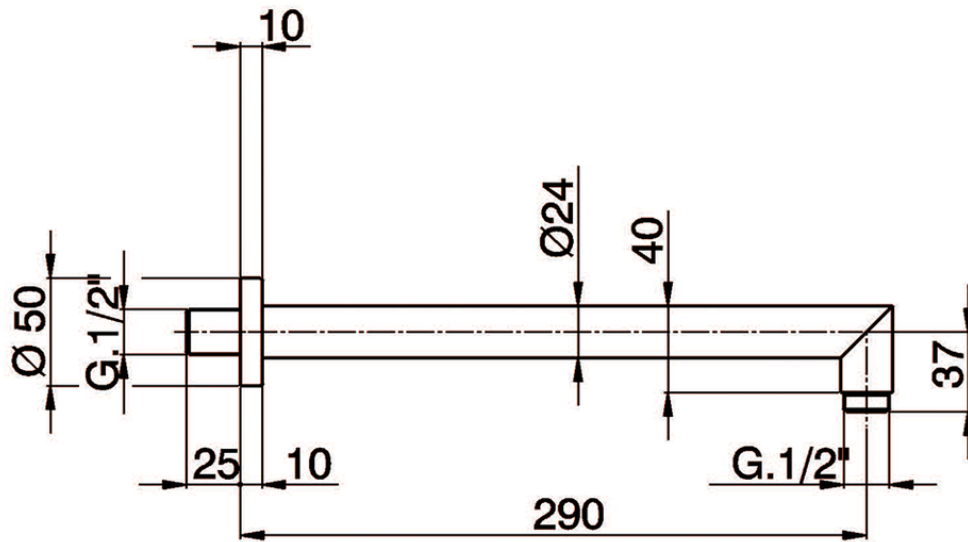

Shower arm SHOWER_SS013243

SS013243

<https://en.huberitalia.com/shower-arm-shower-ss013243>

2024-11-15