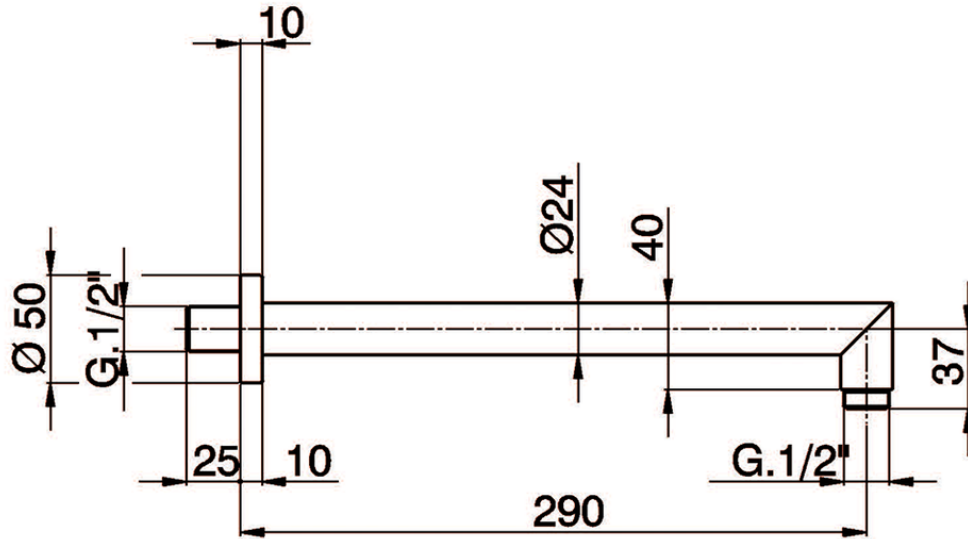

Shower arm SHOWER\_SS013243

SS013243

<https://en.huberitalia.com/shower-arm-shower-ss013243>

2024-11-15