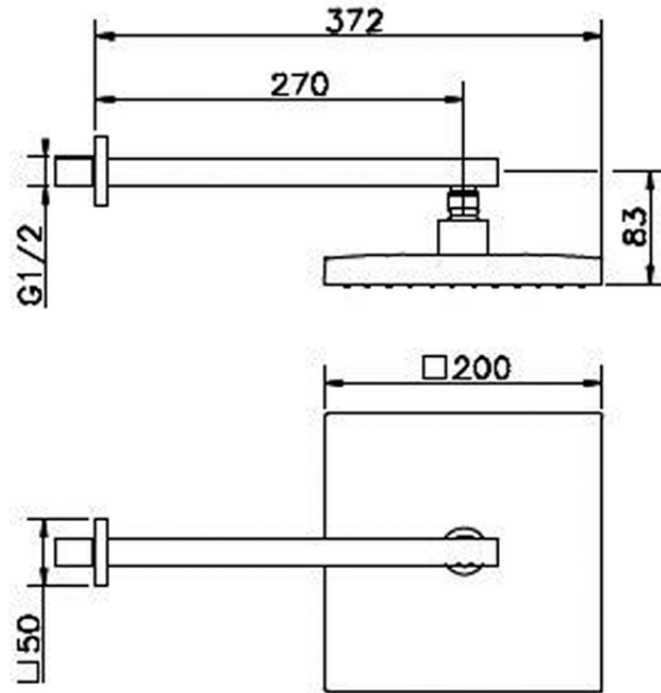

Shower arm with showerhead SHOWER_SS013290

SS013290

<https://en.huberitalia.com/shower-arm-with-showerhead-shower-ss013290>

2026-05-19