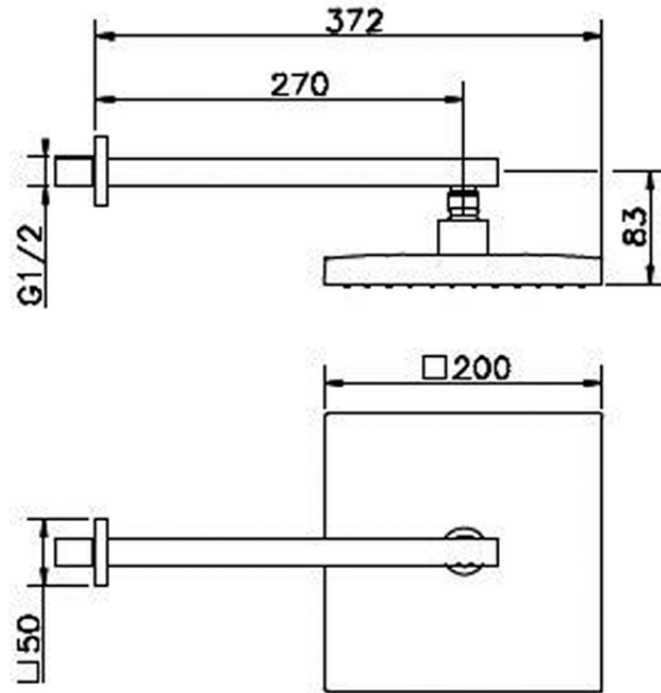

Shower arm with showerhead SHOWER_SS013290

SS013290

<https://en.huberitalia.com/shower-arm-with-showerhead-shower-ss013290>

2026-04-28