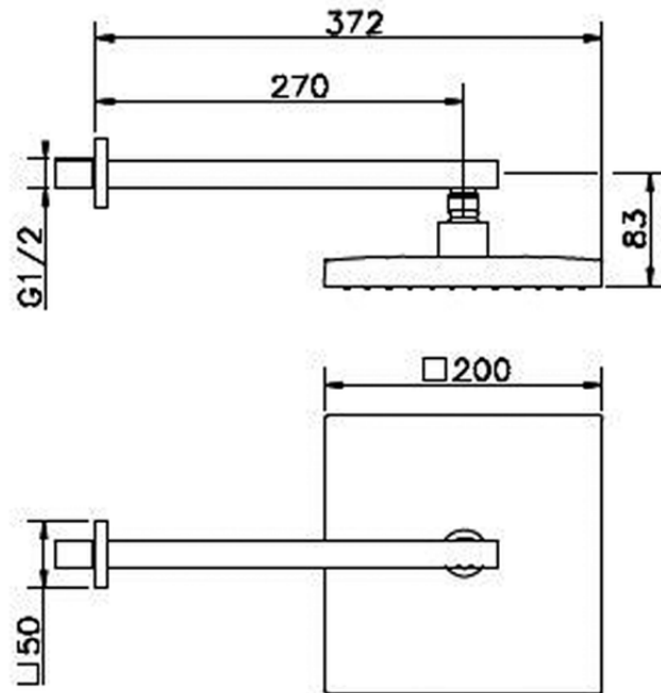

## Shower arm with showerhead SHOWER\_SS013290

SS013290

<https://en.huberitalia.com/shower-arm-with-showerhead-shower-ss013290>

2026-04-07