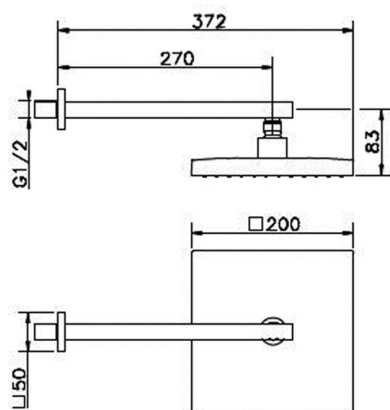

Shower arm with showerhead SHOWER_SS013290

MODEL **SS013290**

Shower arm with showerhead, 200x200 mm ABS square showerhead, 270 mm shower arm

AVAILABLE FINISHINGS

- **21** 21 Chrome
- **40** 40 Matt Black
- **4Q** 4Q Matt White

CHARACTERISTICS

2026-06-30