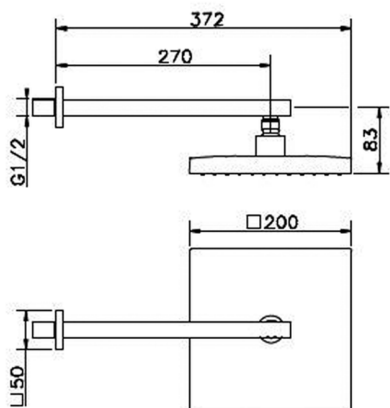

Shower arm with showerhead SHOWER_SS013290

MODEL **SS013290**

Shower arm with showerhead, 200x200 mm ABS square showerhead, 270 mm shower arm

AVAILABLE FINISHINGS

- **21** 21 Chrome
- **40** 40 Matt Black
- **4Q** 4Q Matt White

CHARACTERISTICS

2026-06-09