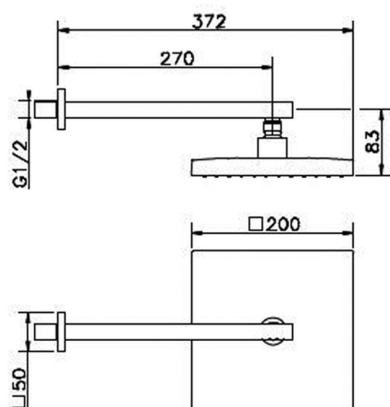

Shower arm with showerhead SHOWER_SS013290

MODEL **SS013290**

Shower arm with showerhead, 200x200 mm ABS square showerhead, 270 mm shower arm

AVAILABLE FINISHINGS

- 
21 21 Chrome
- 
40 40 Matt Black
- 
4Q 4Q Matt White