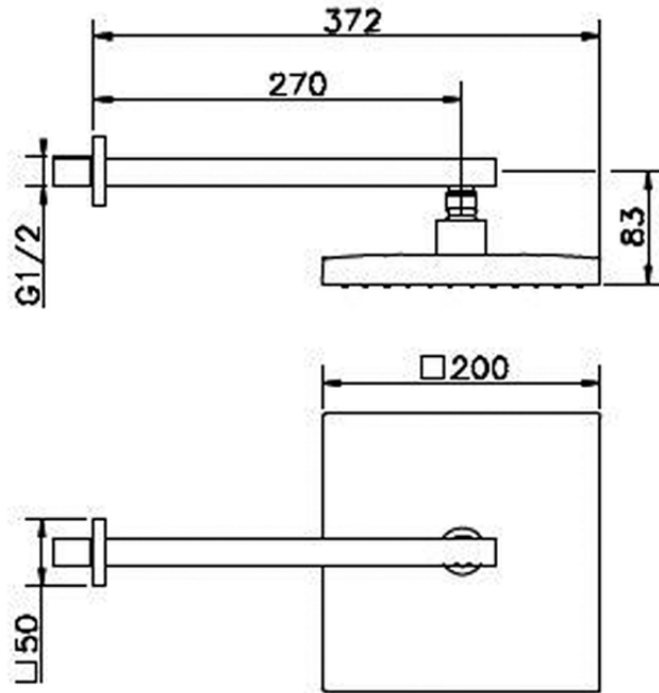

Shower arm with showerhead SHOWER_SS013290

SS013290

<https://en.huberitalia.com/shower-arm-with-showerhead-shower-ss013290>

2026-04-28