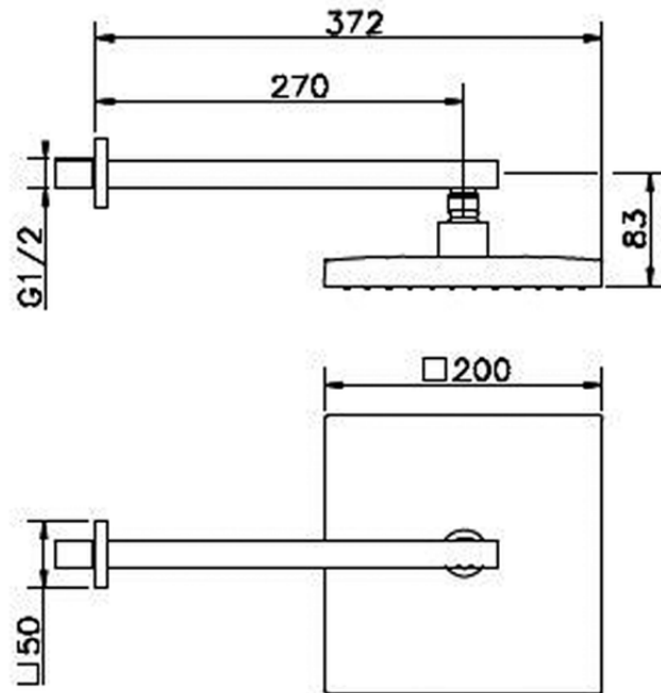

Shower arm with showerhead SHOWER_SS013290

SS013290

<https://en.huberitalia.com/shower-arm-with-showerhead-shower-ss013290>

2026-06-13