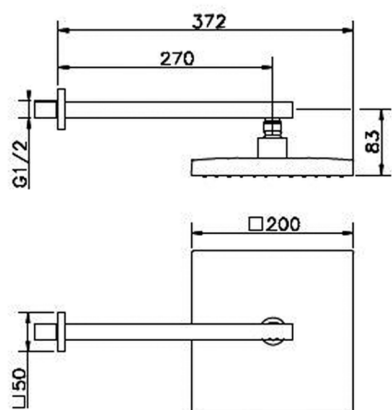

Shower arm with showerhead SHOWER_SS013290

MODEL **SS013290**

Shower arm with showerhead, 200x200 mm ABS square showerhead, 270 mm shower arm

AVAILABLE FINISHINGS

- 
21 21 Chrome
- 
40 40 Matt Black
- 
4Q 4Q Matt White