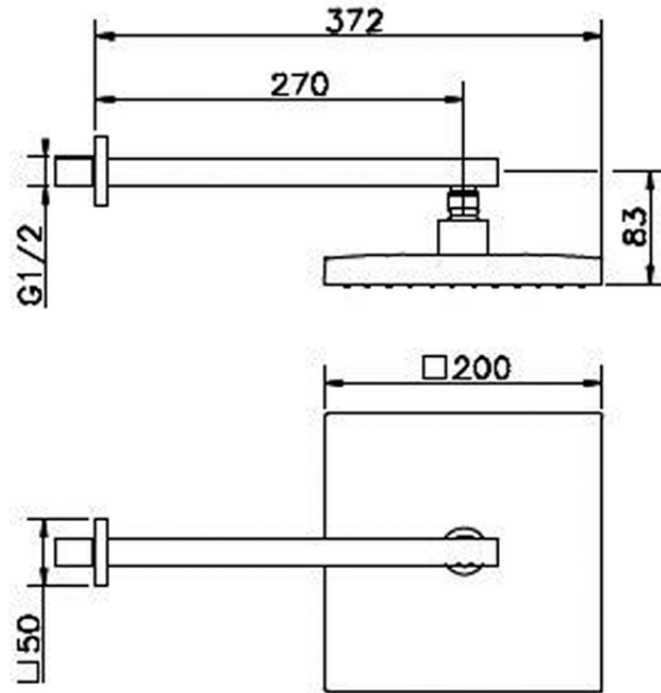

Shower arm with showerhead SHOWER_SS013290

SS013290

<https://en.huberitalia.com/shower-arm-with-showerhead-shower-ss013290>

2026-06-29