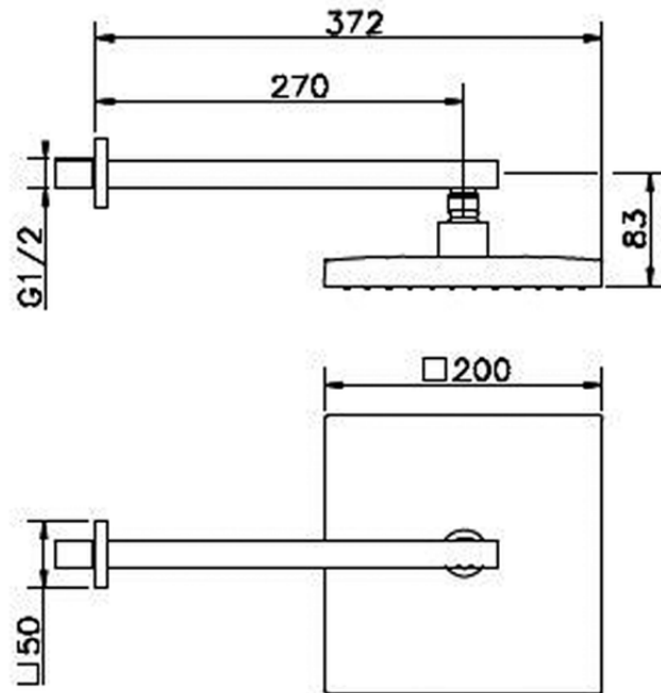

Shower arm with showerhead SHOWER_SS013290

SS013290

<https://en.huberitalia.com/shower-arm-with-showerhead-shower-ss013290>

2026-06-08