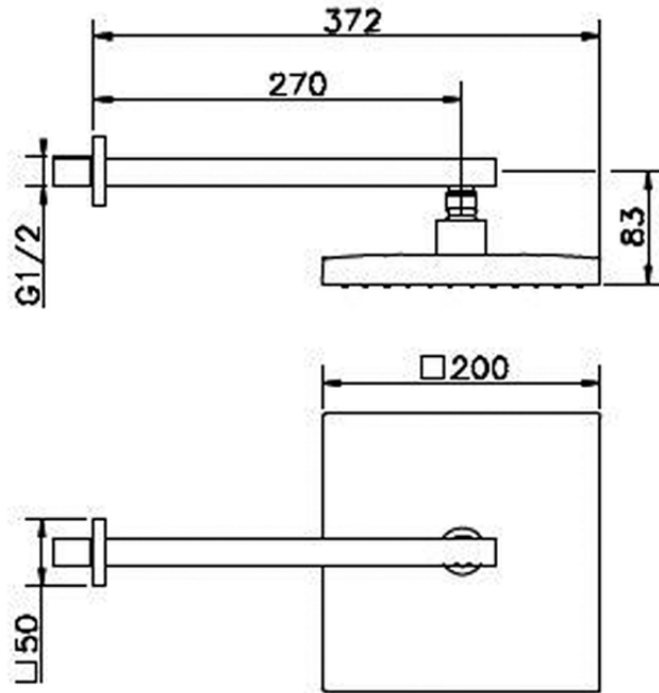

## Shower arm with showerhead SHOWER\_SS013290

SS013290

<https://en.huberitalia.com/shower-arm-with-showerhead-shower-ss013290>

2026-06-09