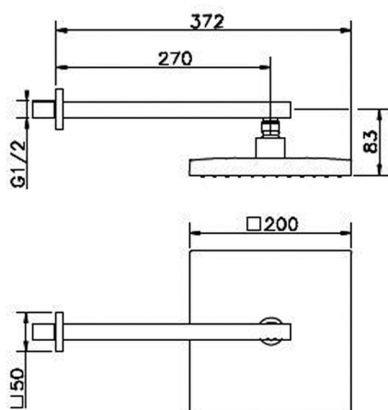

Shower arm with showerhead SHOWER_SS013290

MODEL **SS013290**

Shower arm with showerhead, 200x200 mm ABS square showerhead, 270 mm shower arm

AVAILABLE FINISHINGS

- 
21 21 Chrome
- 
40 40 Matt Black
- 
4Q 4Q Matt White