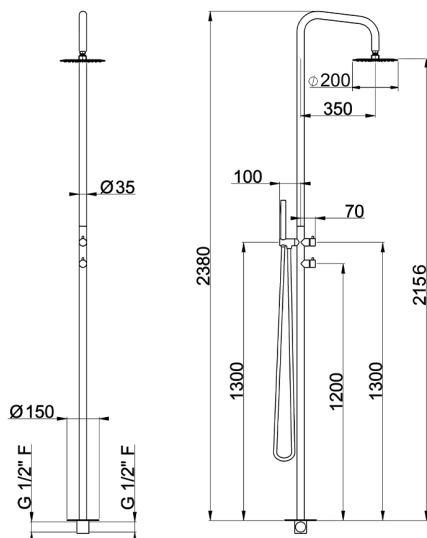

Free Standing Progressive Shower Column COLLETTIVITÀ_LX005110

MODEL **LX005110**

Free Standing Progressive Shower Column, 2-outlet diverter, for Indoor/Outdoor use, D.200 mm INOX round showerhead, D.23 mm INOX minimalistic one spray handshower, INOX AISI 316L

AVAILABLE FINISHINGS

D1 D1 Brushed Inox

CHARACTERISTICS

Cartridge Spare Parts **ZZ9E521000**

25 mm Progressive single-lever cartridge

2024-12-22