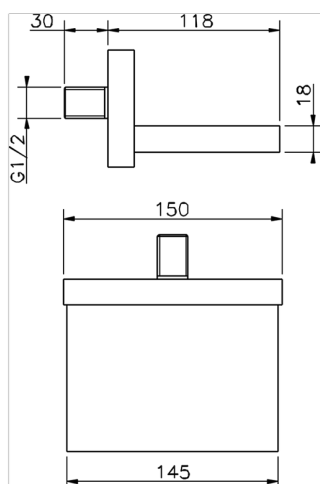

Spout COMPONENTS_ZB002200

MODEL **ZB002200**

Spout,cascade spray,1/2" M connection,118 mm length

AVAILABLE FINISHINGS

-  **21** 21 Chrome
-  **2B** 2B Polished Nickel
-  **2F** 2F Brushed Nickel
-  **2Q** 2Q Black Titanium
-  **40** 40 Matt Black
-  **4Q** 4Q Matt White