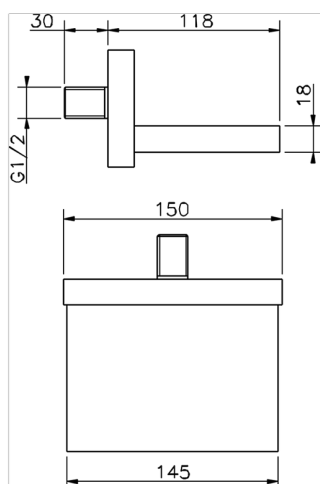

CHARACTERISTICS

2024-11-15