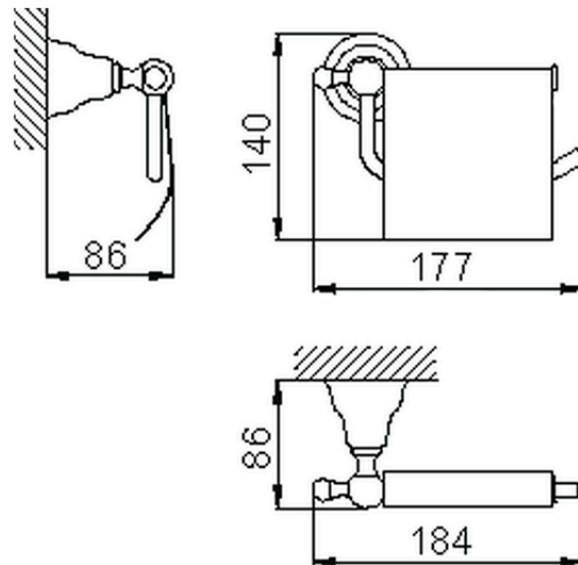

Toilet paper holder CROISETTE_4036.01H.

4036.01H.

<https://en.huberitalia.com/toilet-paper-holder-croisette-4036-01h>

2024-12-18