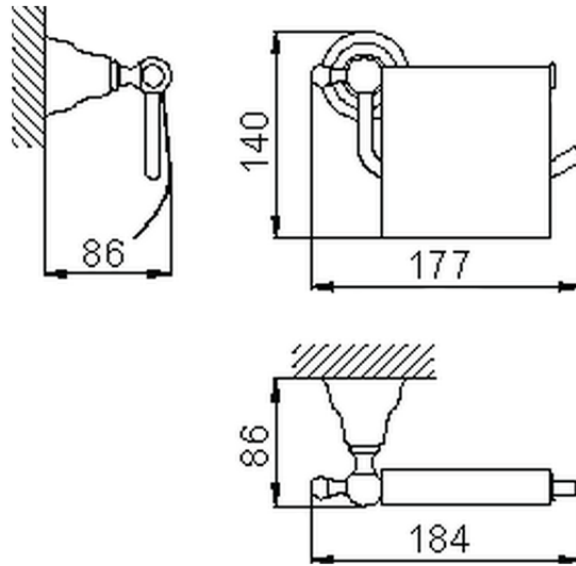

Toilet paper holder CROISETTE_4036.01H.

4036.01H.

<https://en.huberitalia.com/toilet-paper-holder-croisette-4036-01h>

2024-12-19