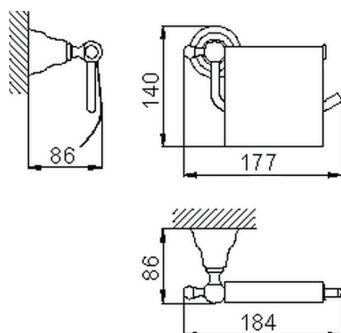

Toilet paper holder CROISETTE_4036.01H.

MODEL **4036.01H.**

Toilet paper holder

AVAILABLE FINISHINGS

-  **AC** AC Satin Brushed Nickel
-  **BA** BA Old Bronze
-  **CR** CR Chrome
-  **2W** 2W Brushed Gold