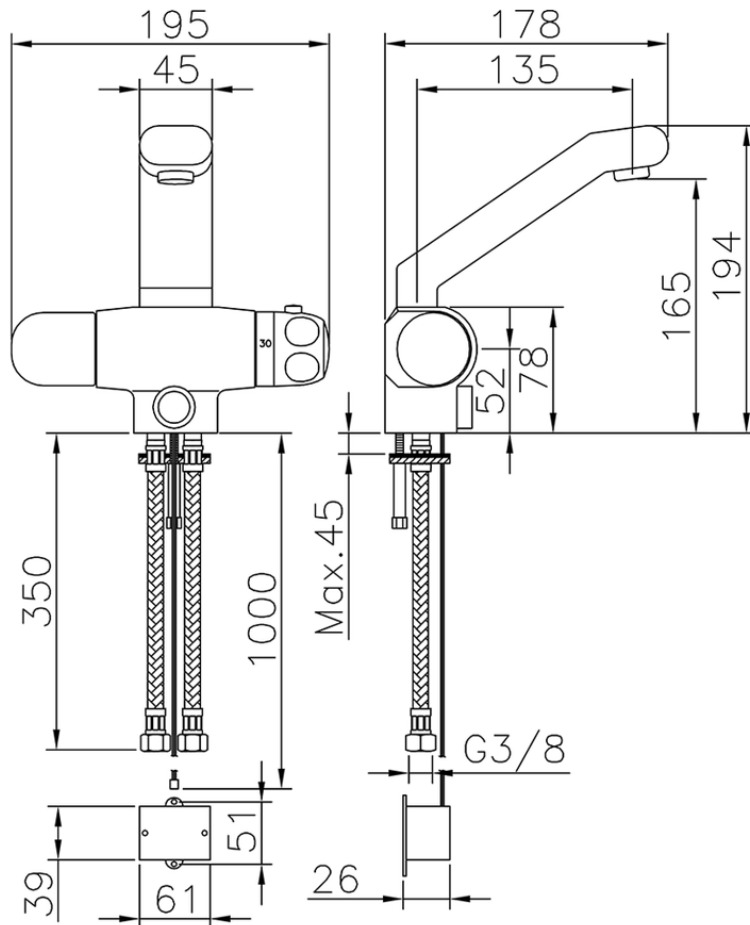

Thermo-basin mixer with electronic on-off control COMMUNITY_204.23H.

204.23H.

<https://en.huberitalia.com/thermo-basin-mixer-with-electronic-on-off-control-community-204-23h>

2024-11-15