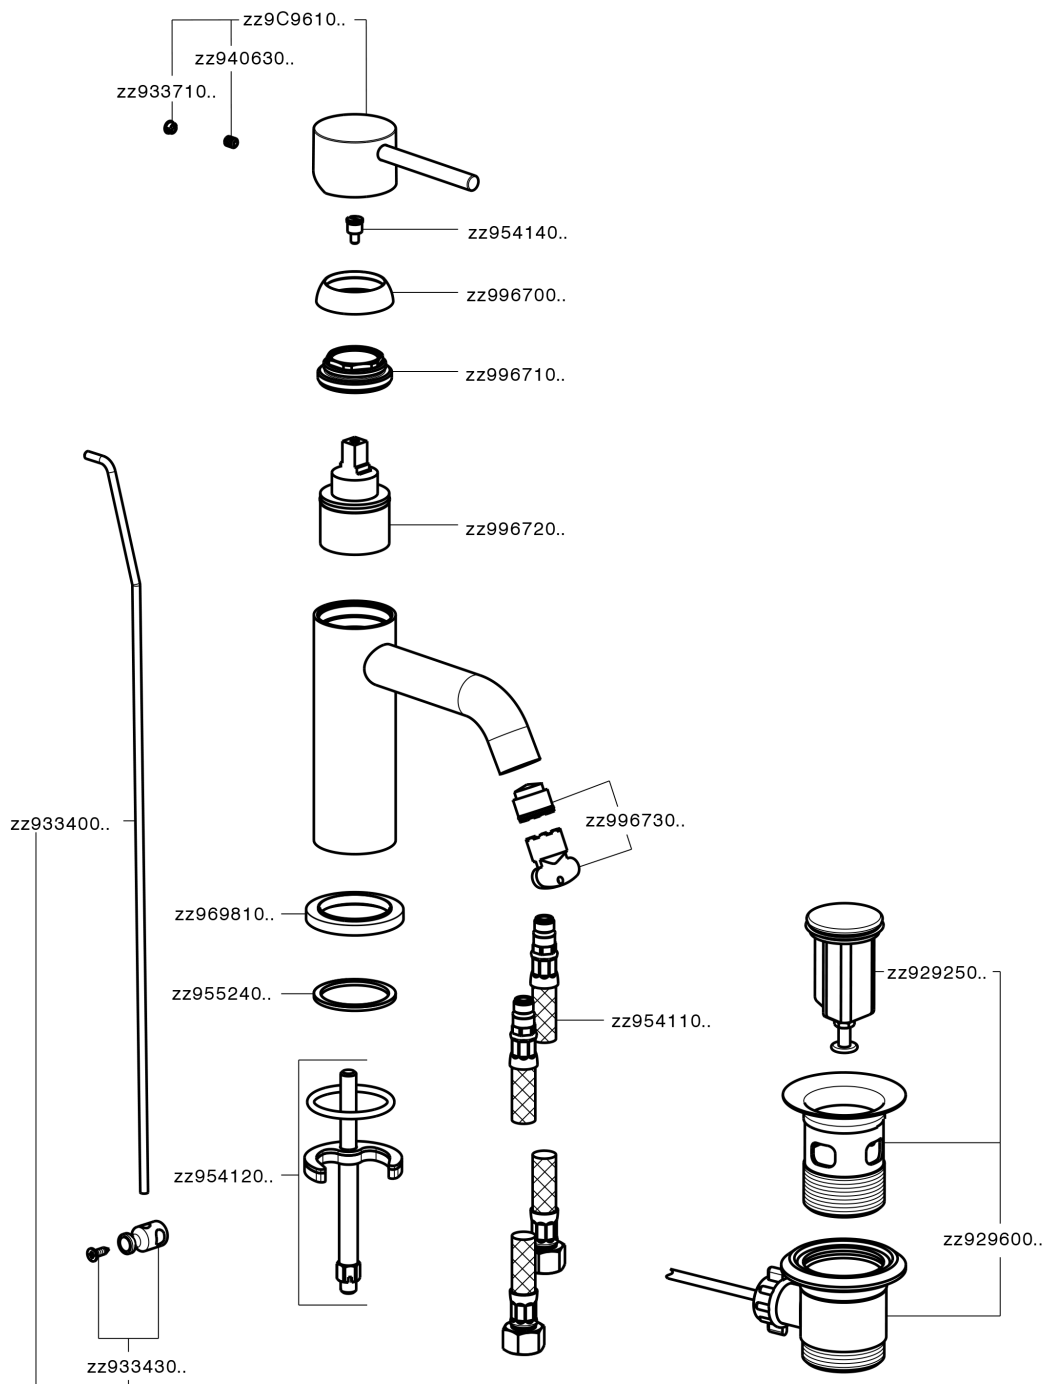

Single lever washbasin mixer NUOVA KIRUNA_K2000510

K2000510

<https://en.huberitalia.com/single-lever-washbasin-mixer-nuova-kiruna-k2000510>

2026-04-08