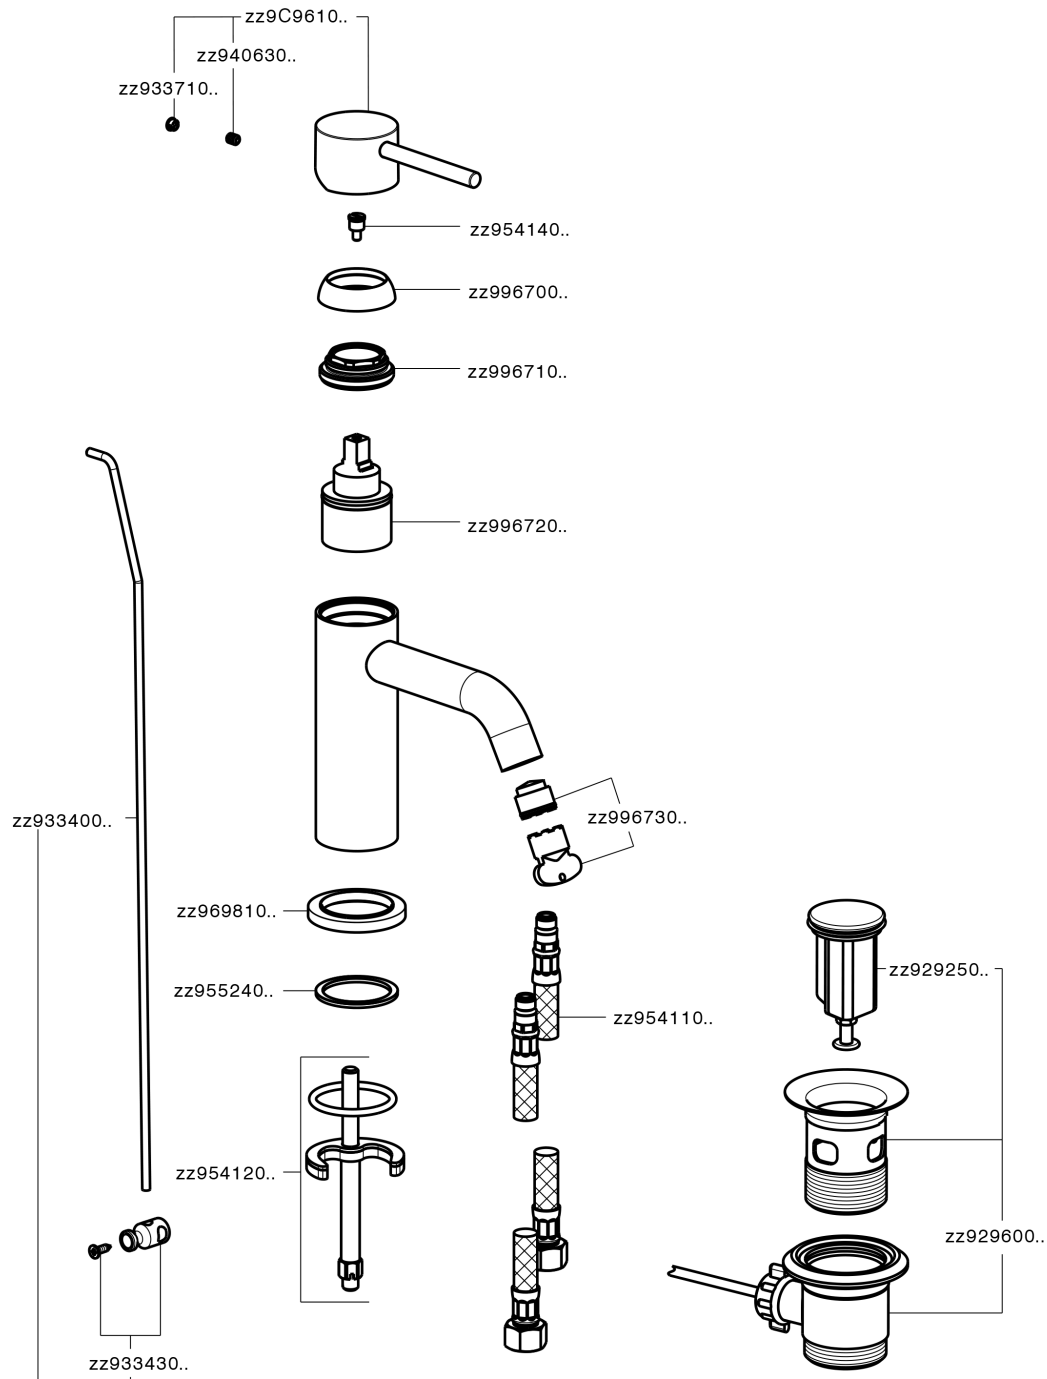

## Single lever washbasin mixer NUOVA KIRUNA\_K2000510

MODEL **K2000510**

Single lever washbasin mixer, with 1"1/4 automatic pop-up waste, G.3/8" stainless steel flexible hoses

### CHARACTERISTICS

Cartridge Spare Parts **ZZ99672000**

**35 mm Cartridge**

### EcoStop

EcoStop feature limits water flow to approximately 50% of maximum output with one point of resistance on setting. Push slightly past the middle stop only when full water output is required. This will save water up to 50%.

## Single lever washbasin mixer NUOVA KIRUNA\_K2000510

K2000510

<https://en.huberitalia.com/single-lever-washbasin-mixer-nuova-kiruna-k2000510>

2026-04-09