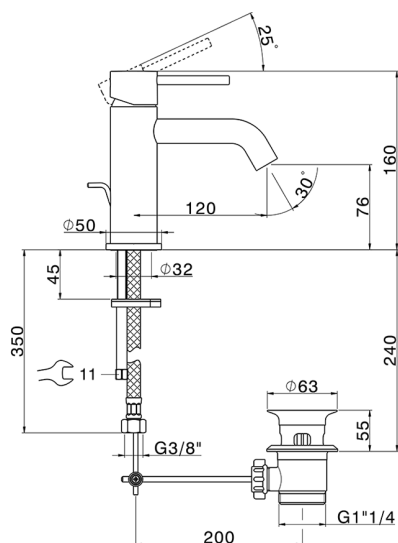

## Single lever washbasin mixer NUOVA KIRUNA\_K2000510

MODEL **K2000510**

Single lever washbasin mixer, with 1"1/4 automatic pop-up waste, G.3/8" stainless steel flexible hoses

### CHARACTERISTICS

Cartridge Spare Parts **ZZ99672000**

**35 mm Cartridge**

### EcoStop

EcoStop feature limits water flow to approximately 50% of maximum output with one point of resistance on setting. Push slightly past the middle stop only when full water output is required. This will save water up to 50%.

## Single lever washbasin mixer NUOVA KIRUNA\_K2000510

K2000510

<https://en.huberitalia.com/single-lever-washbasin-mixer-nuova-kiruna-k2000510>

2026-04-09