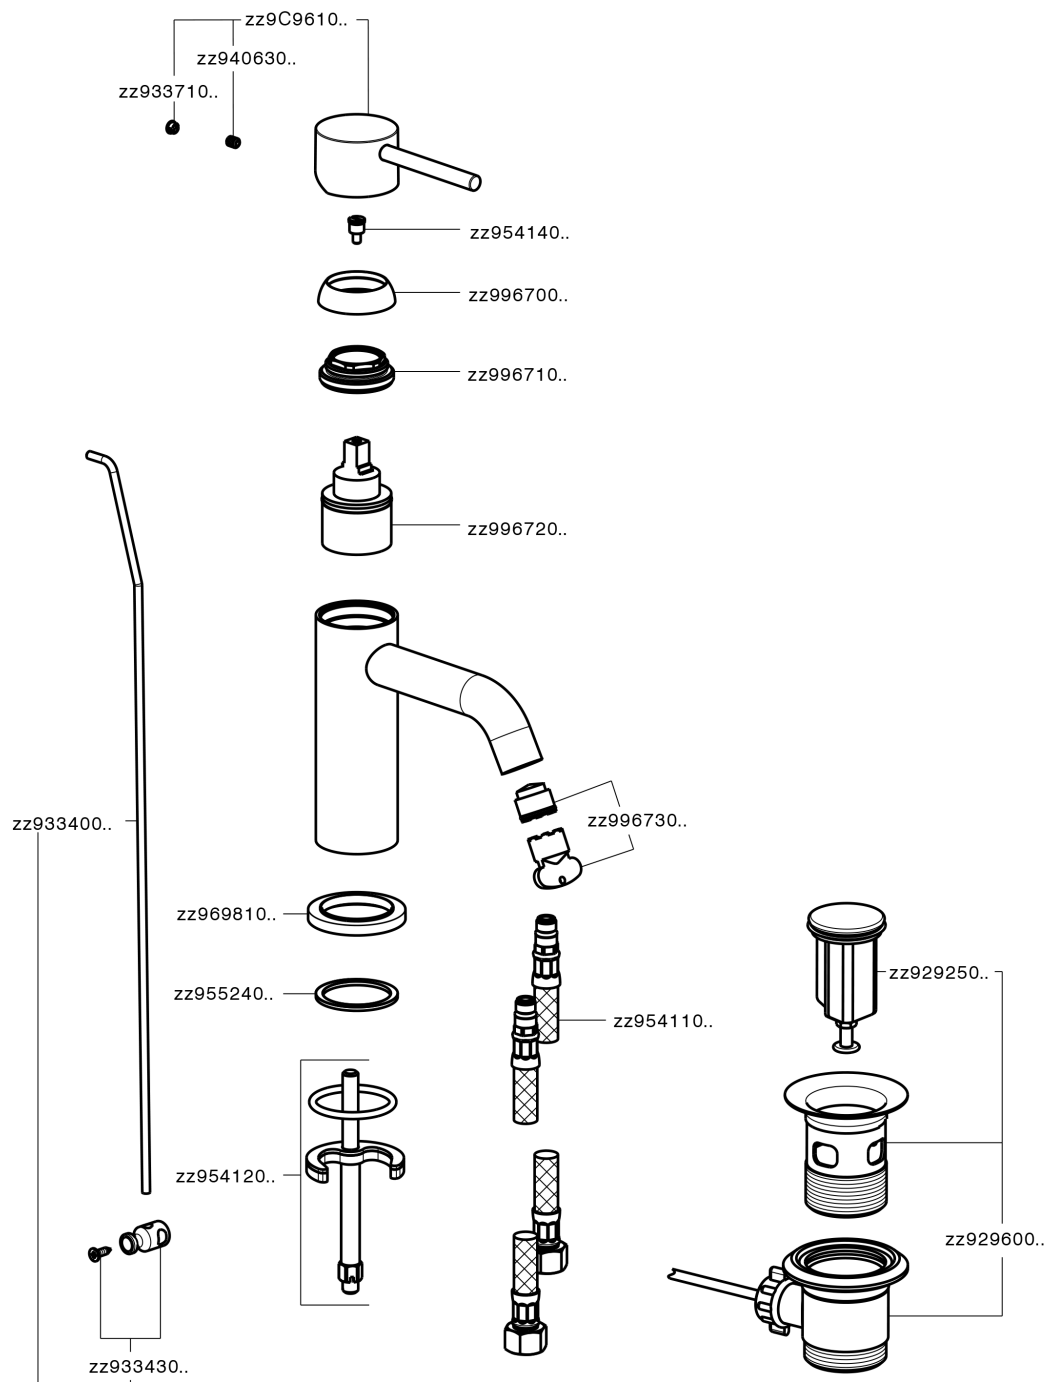

Single lever washbasin mixer NUOVA KIRUNA_K2000510

K2000510

<https://en.huberitalia.com/single-lever-washbasin-mixer-nuova-kiruna-k2000510>

2026-06-10