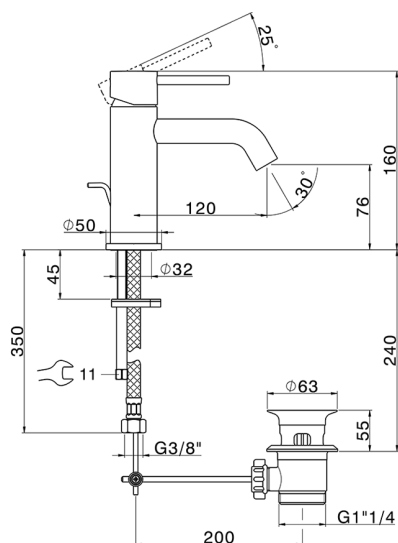

Single lever washbasin mixer NUOVA KIRUNA_K2000510

MODEL **K2000510**

Single lever washbasin mixer, with 1"1/4 automatic pop-up waste, G.3/8" stainless steel flexible hoses

AVAILABLE FINISHINGS

-  **21** 21 Chrome
-  **26** 26 Old Copper
-  **2F** 2F Brushed Nickel
-  **2W** 2W Brushed Gold
-  **40** 40 Matt Black
-  **4Q** 4Q Matt White

CHARACTERISTICS

Cartridge Spare Parts **ZZ99672000**

35 mm Cartridge

EcoStop

EcoStop feature limits water flow to approximately 50% of maximum output with one point of resistance on setting. Push slightly past the middle stop only when full water output is required. This will save water up to 50%.

Single lever washbasin mixer NUOVA KIRUNA_K2000510

K2000510

<https://en.huberitalia.com/single-lever-washbasin-mixer-nuova-kiruna-k2000510>

2026-04-11