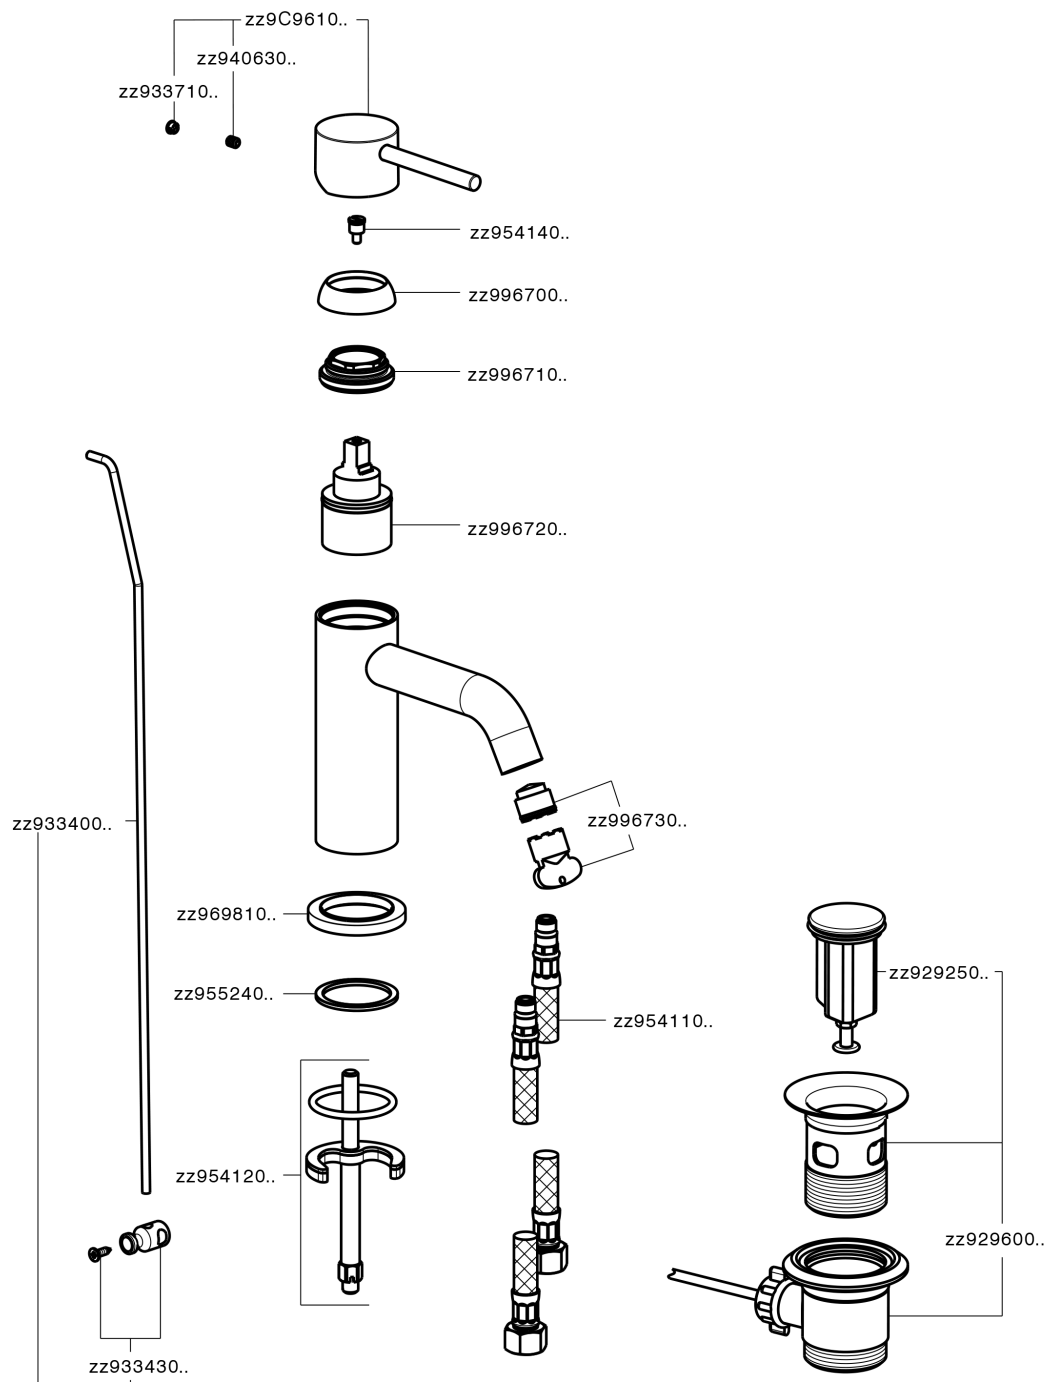

Single lever washbasin mixer NUOVA KIRUNA_K2000510

MODEL **K2000510**

Single lever washbasin mixer, with 1"1/4 automatic pop-up waste, G.3/8" stainless steel flexible hoses

AVAILABLE FINISHINGS

-  **21** 21 Chrome
-  **26** 26 Old Copper
-  **2F** 2F Brushed Nickel
-  **2W** 2W Brushed Gold
-  **40** 40 Matt Black
-  **4Q** 4Q Matt White

CHARACTERISTICS

Cartridge Spare Parts **ZZ99672000**

35 mm Cartridge

EcoStop

EcoStop feature limits water flow to approximately 50% of maximum output with one point of resistance on setting. Push slightly past the middle stop only when full water output is required. This will save water up to 50%.

Single lever washbasin mixer NUOVA KIRUNA_K2000510

K2000510

<https://en.huberitalia.com/single-lever-washbasin-mixer-nuova-kiruna-k2000510>

2026-04-11