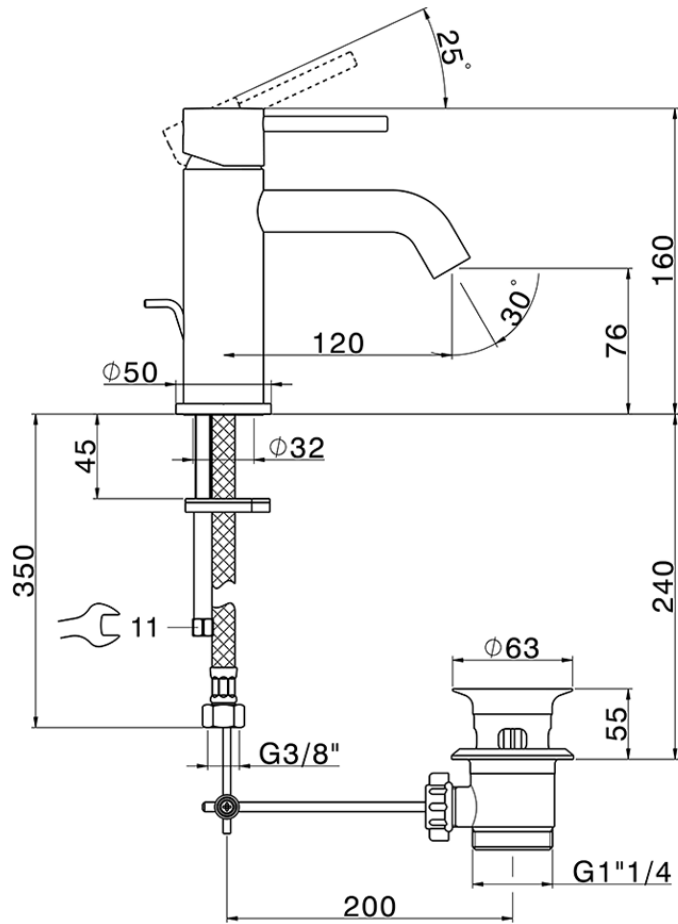

Single lever washbasin mixer NUOVA KIRUNA\_K2000510

K2000510

<https://en.huberitalia.com/single-lever-washbasin-mixer-nuova-kiruna-k2000510>

2026-06-13