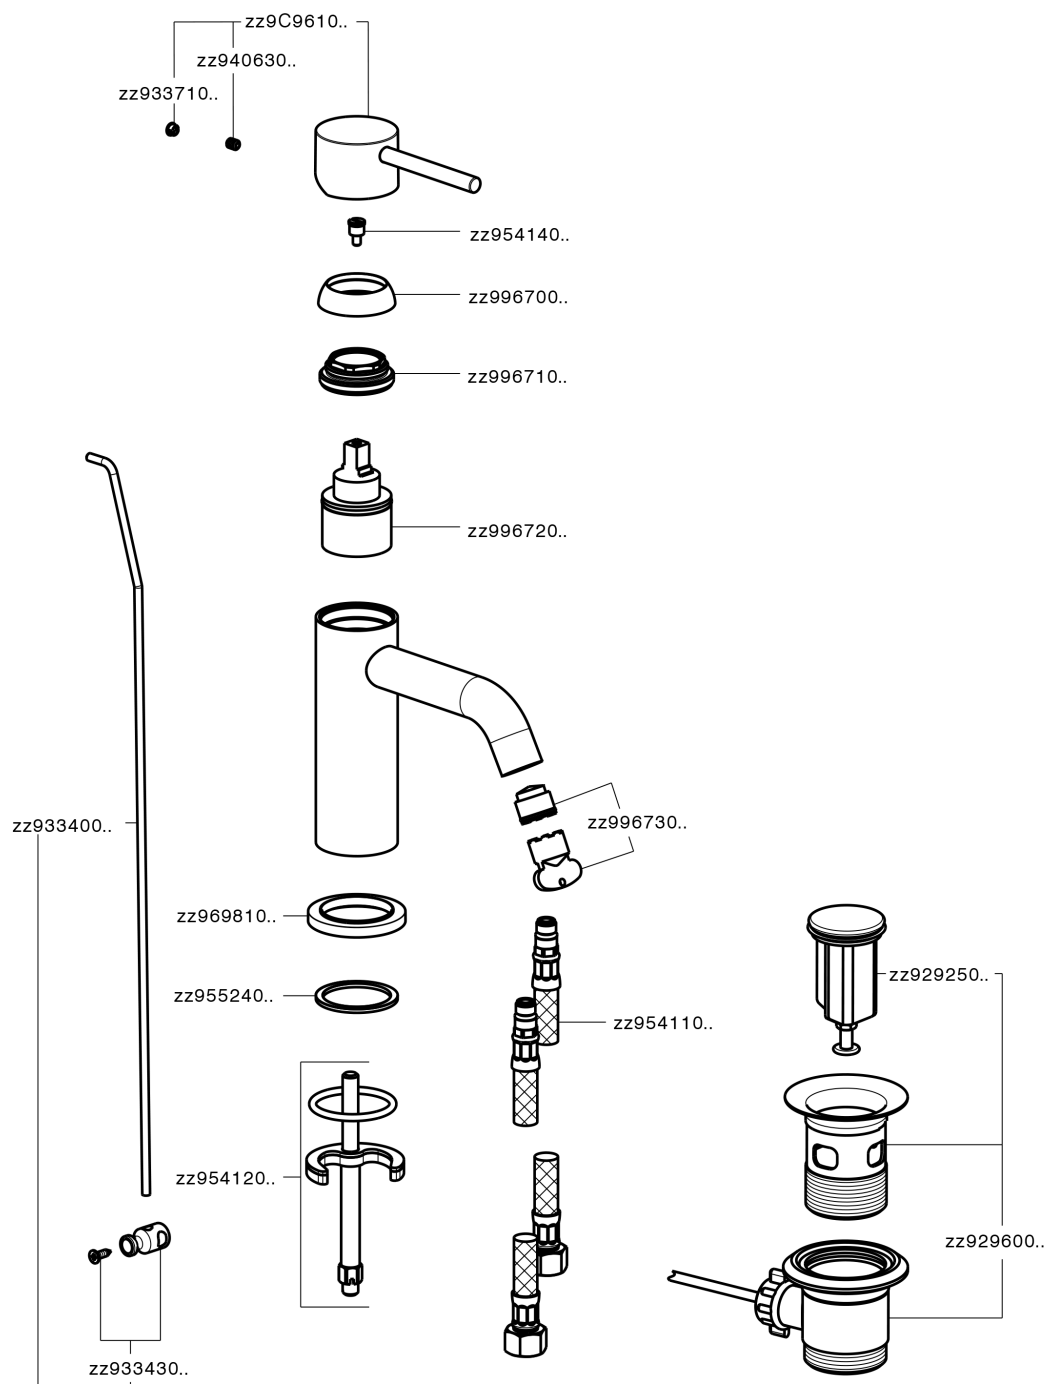

Single lever washbasin mixer NUOVA KIRUNA_K2000510

K2000510

<https://en.huberitalia.com/single-lever-washbasin-mixer-nuova-kiruna-k2000510>

2026-04-08