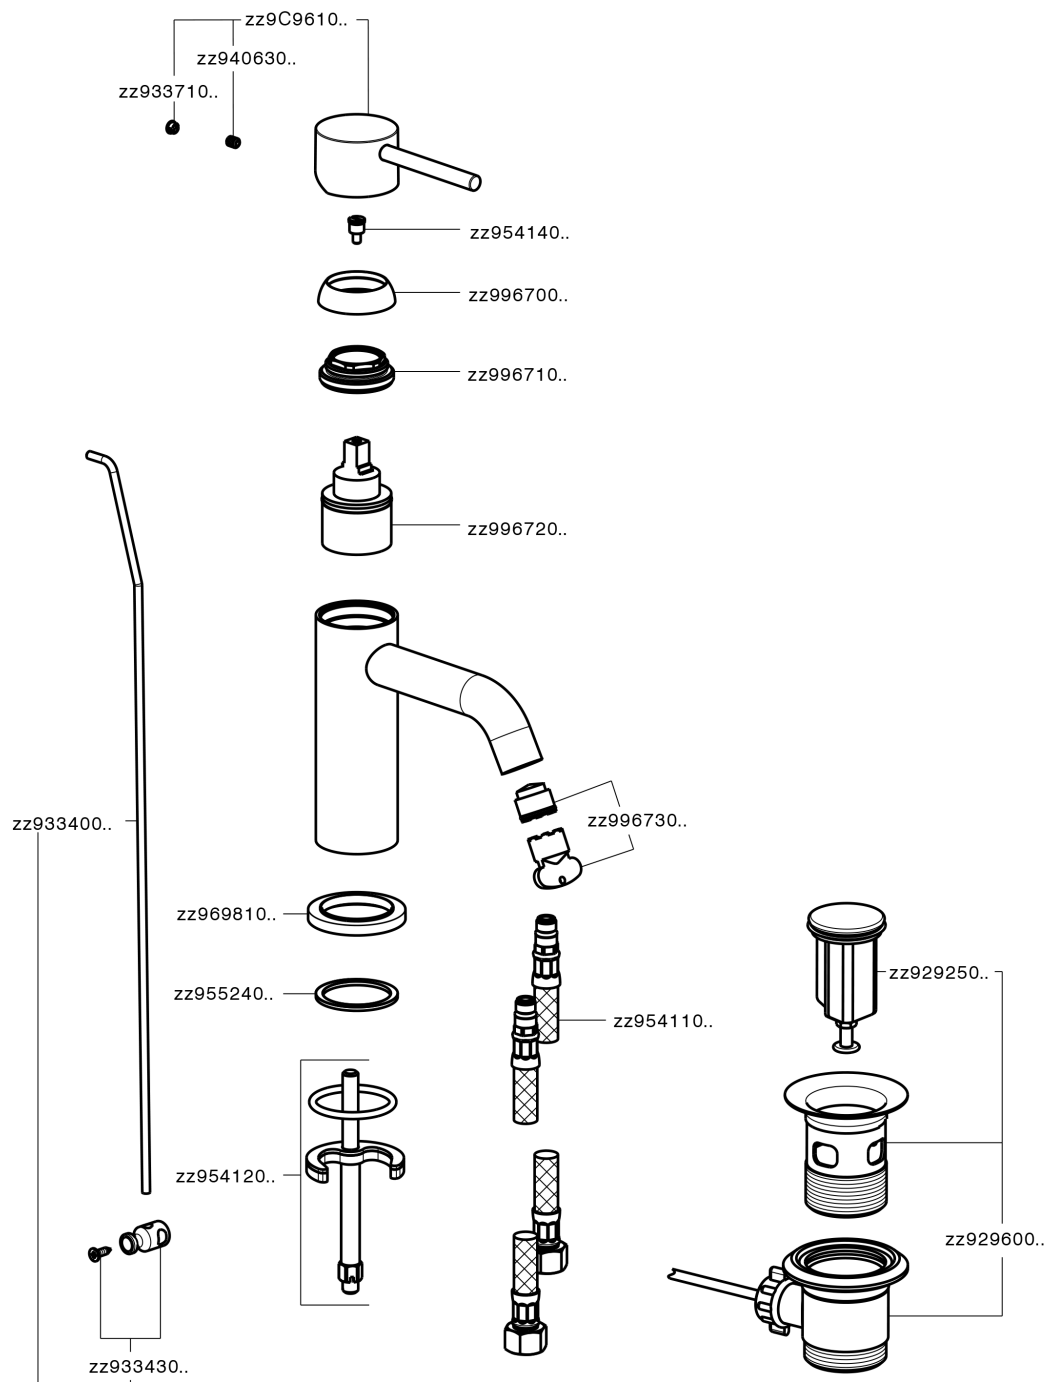

## Single lever washbasin mixer NUOVA KIRUNA\_K2000510

K2000510

<https://en.huberitalia.com/single-lever-washbasin-mixer-nuova-kiruna-k2000510>

2026-06-13