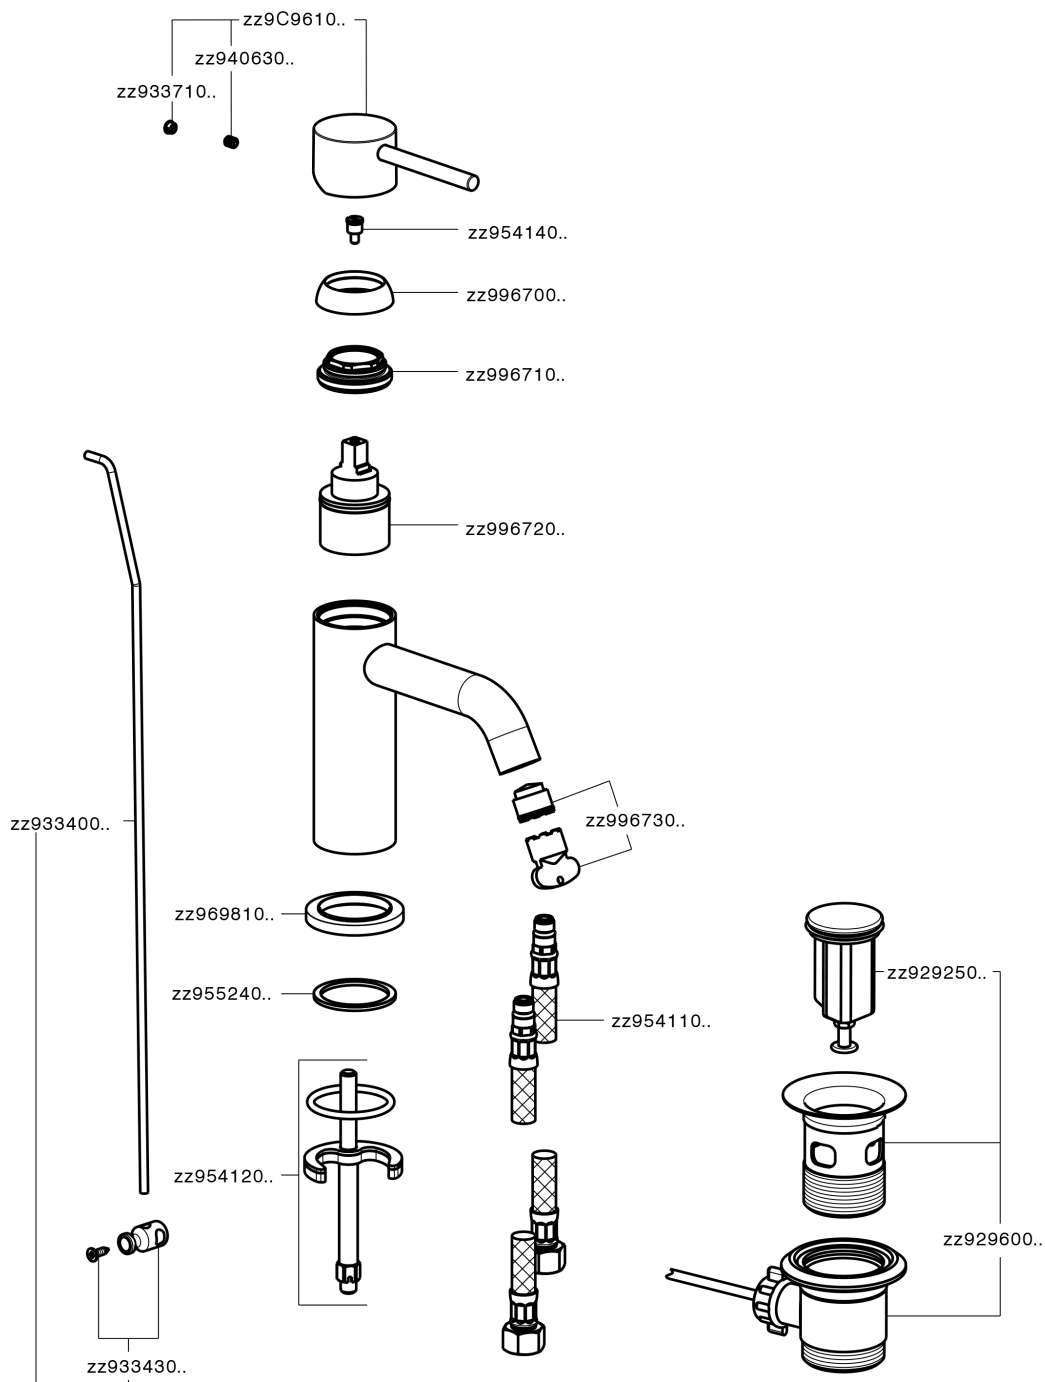

## Single lever washbasin mixer NUOVA KIRUNA\_K2000510

K2000510

<https://en.huberitalia.com/single-lever-washbasin-mixer-nuova-kiruna-k2000510>

2026-05-16