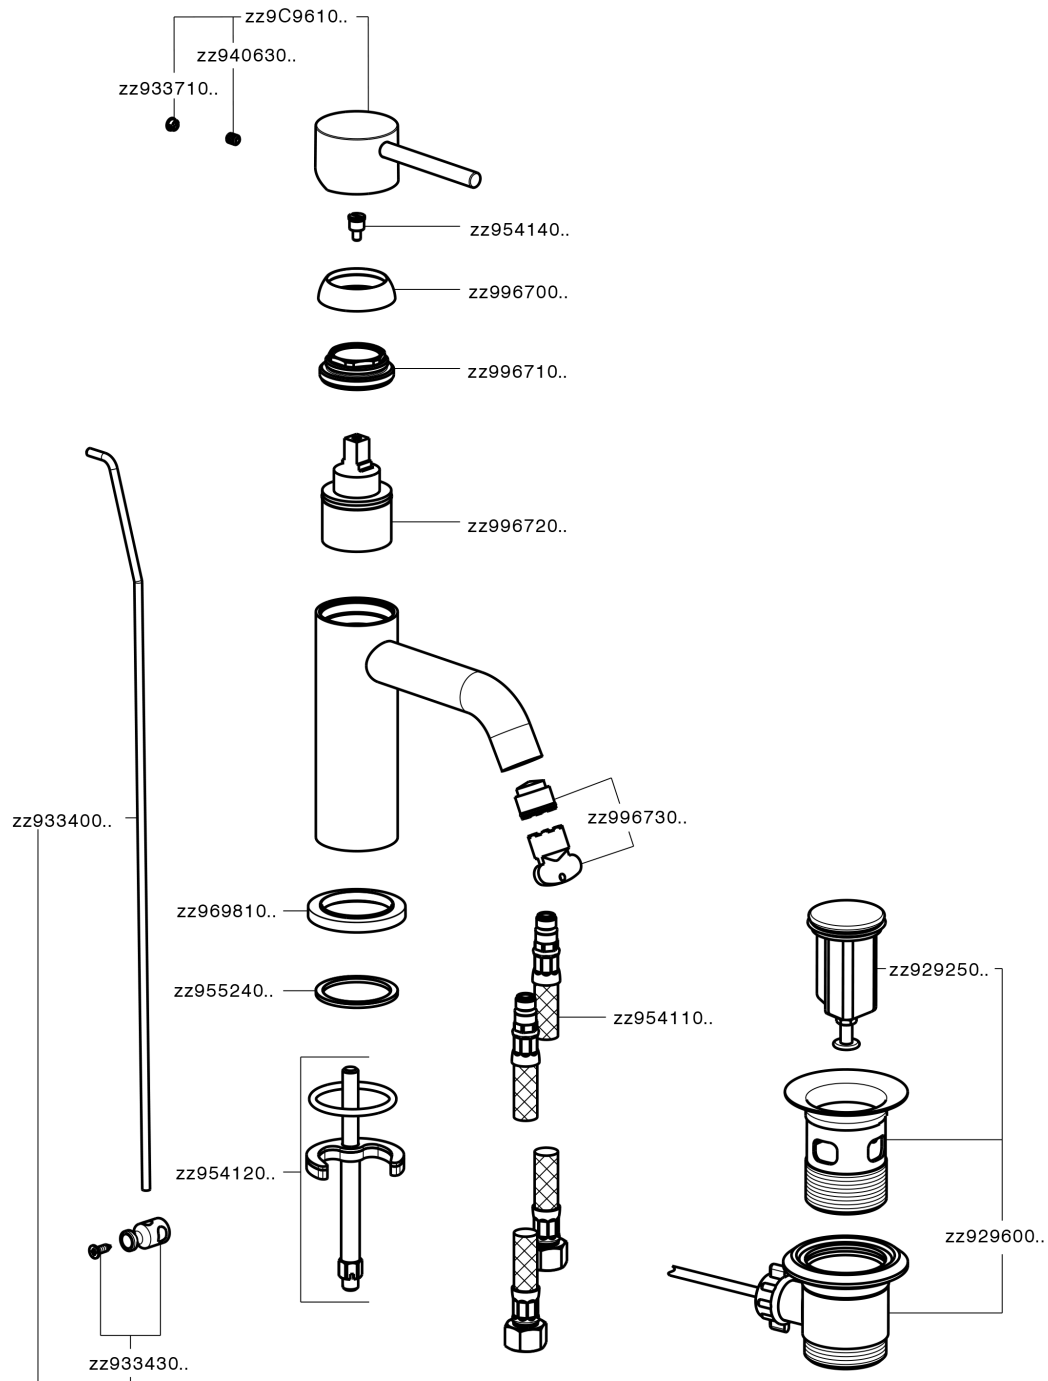

Single lever washbasin mixer NUOVA KIRUNA_K2000510

MODEL **K2000510**

Single lever washbasin mixer, with 1"1/4 automatic pop-up waste, G.3/8" stainless steel flexible hoses

AVAILABLE FINISHINGS

-  **21** 21 Chrome
-  **26** 26 Old Copper
-  **2F** 2F Brushed Nickel
-  **2W** 2W Brushed Gold
-  **40** 40 Matt Black
-  **4Q** 4Q Matt White

CHARACTERISTICS

Cartridge Spare Parts **ZZ99672000**

35 mm Cartridge

EcoStop

EcoStop feature limits water flow to approximately 50% of maximum output with one point of resistance on setting. Push slightly past the middle stop only when full water output is required. This will save water up to 50%.

Single lever washbasin mixer NUOVA KIRUNA_K2000510

K2000510

<https://en.huberitalia.com/single-lever-washbasin-mixer-nuova-kiruna-k2000510>

2026-06-14