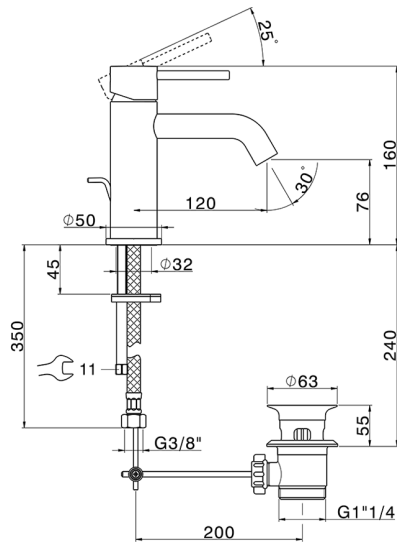

Single lever washbasin mixer NUOVA KIRUNA_K2000510

MODEL **K2000510**

Single lever washbasin mixer, with 1"1/4 automatic pop-up waste, G.3/8" stainless steel flexible hoses

AVAILABLE FINISHINGS

-  **21** 21 Chrome
-  **26** 26 Old Copper
-  **2F** 2F Brushed Nickel
-  **2W** 2W Brushed Gold
-  **40** 40 Matt Black
-  **4Q** 4Q Matt White

CHARACTERISTICS

Cartridge Spare Parts **ZZ99672000**

35 mm Cartridge

EcoStop

EcoStop feature limits water flow to approximately 50% of maximum output with one point of resistance on setting. Push slightly past the middle stop only when full water output is required. This will save water up to 50%.

Single lever washbasin mixer NUOVA KIRUNA_K2000510

K2000510

<https://en.huberitalia.com/single-lever-washbasin-mixer-nuova-kiruna-k2000510>

2026-06-14