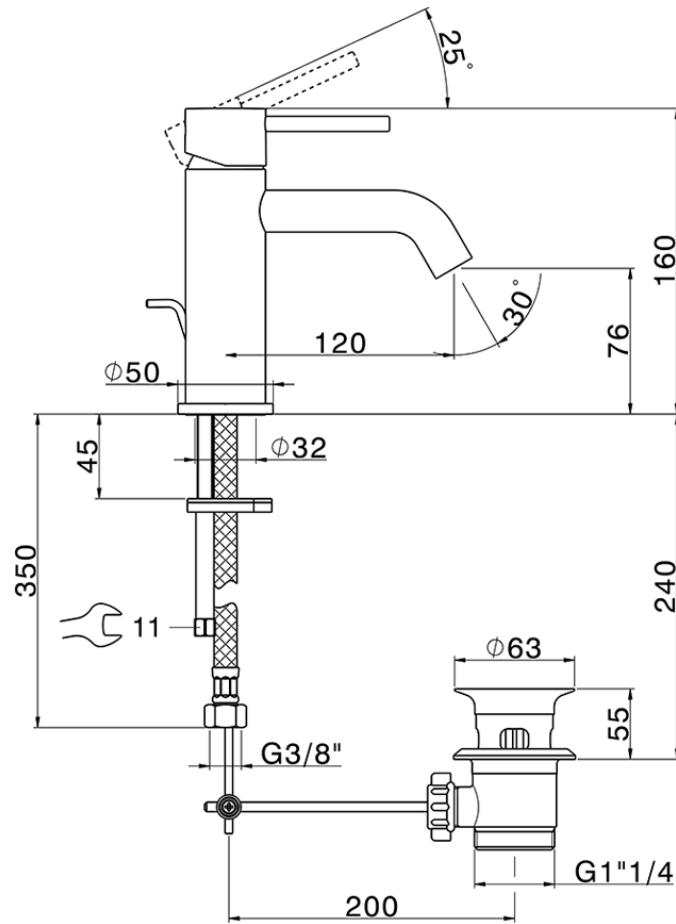

Single lever washbasin mixer NUOVA KIRUNA_K2000510

K2000510

<https://en.huberitalia.com/single-lever-washbasin-mixer-nuova-kiruna-k2000510>

2026-04-06