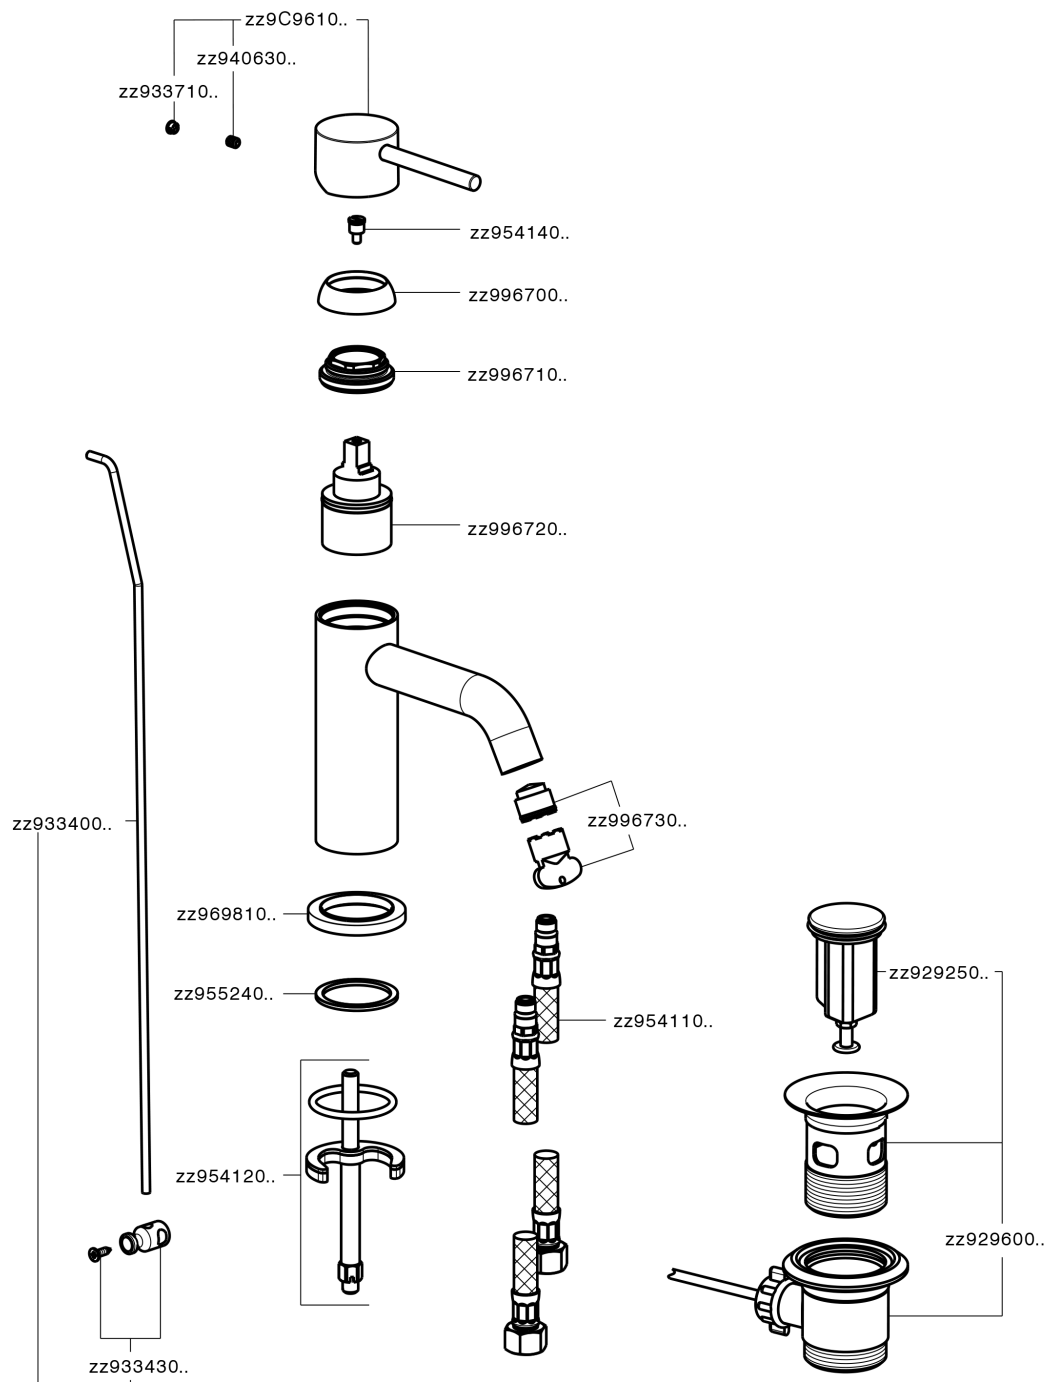

Single lever washbasin mixer NUOVA KIRUNA_K2000510

K2000510

<https://en.huberitalia.com/single-lever-washbasin-mixer-nuova-kiruna-k2000510>

2026-05-16