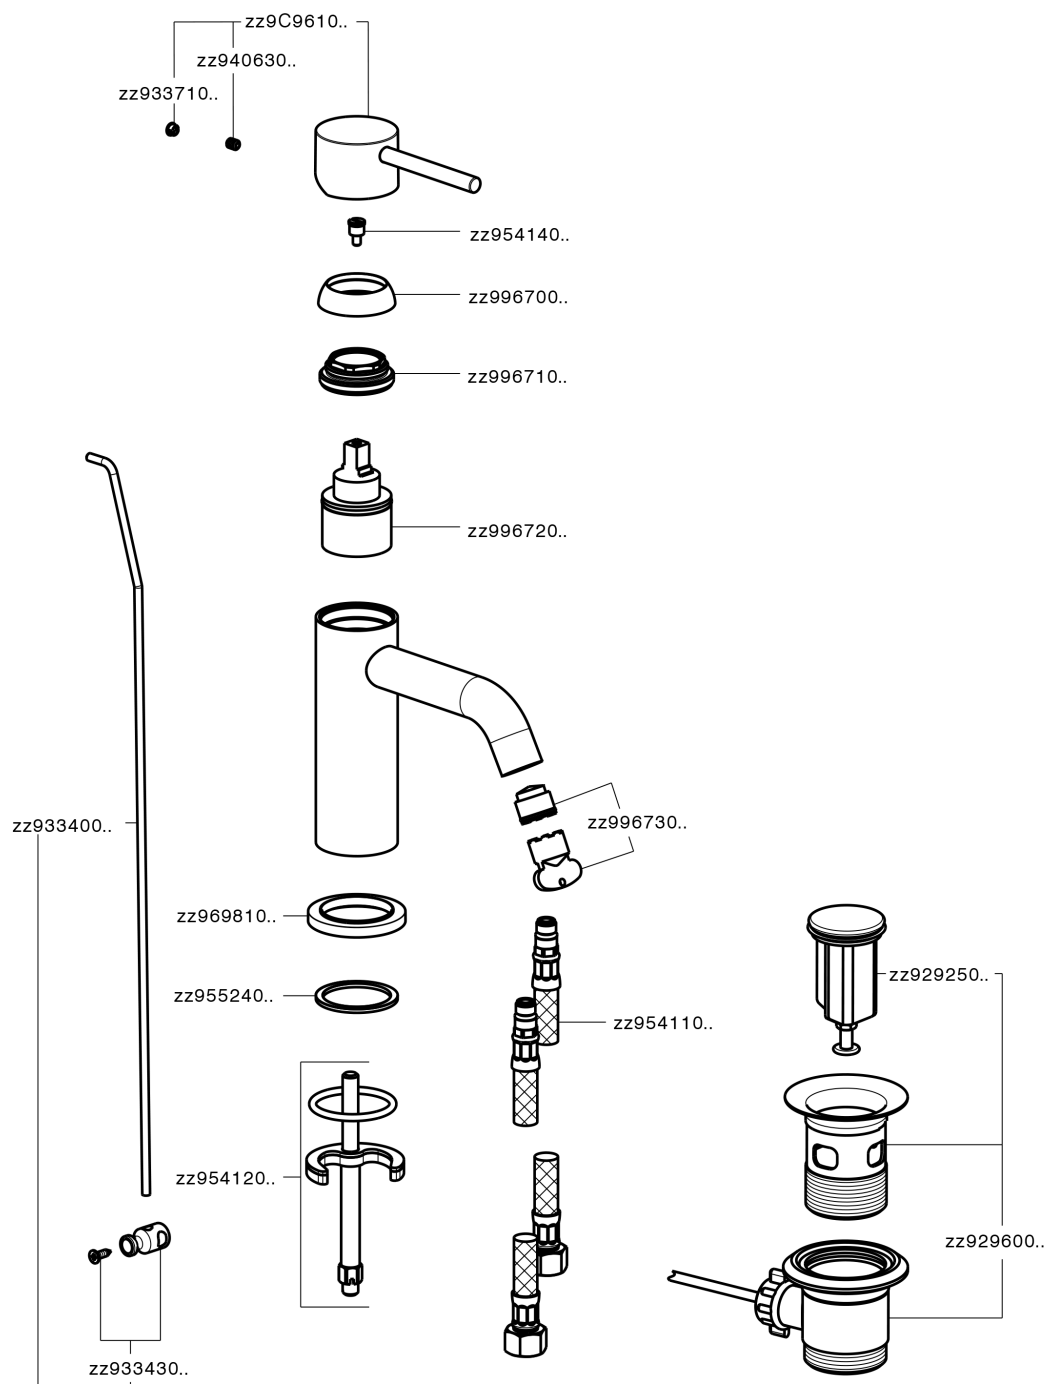

## Single lever washbasin mixer NUOVA KIRUNA\_K2000510

K2000510

<https://en.huberitalia.com/single-lever-washbasin-mixer-nuova-kiruna-k2000510>

2026-04-06