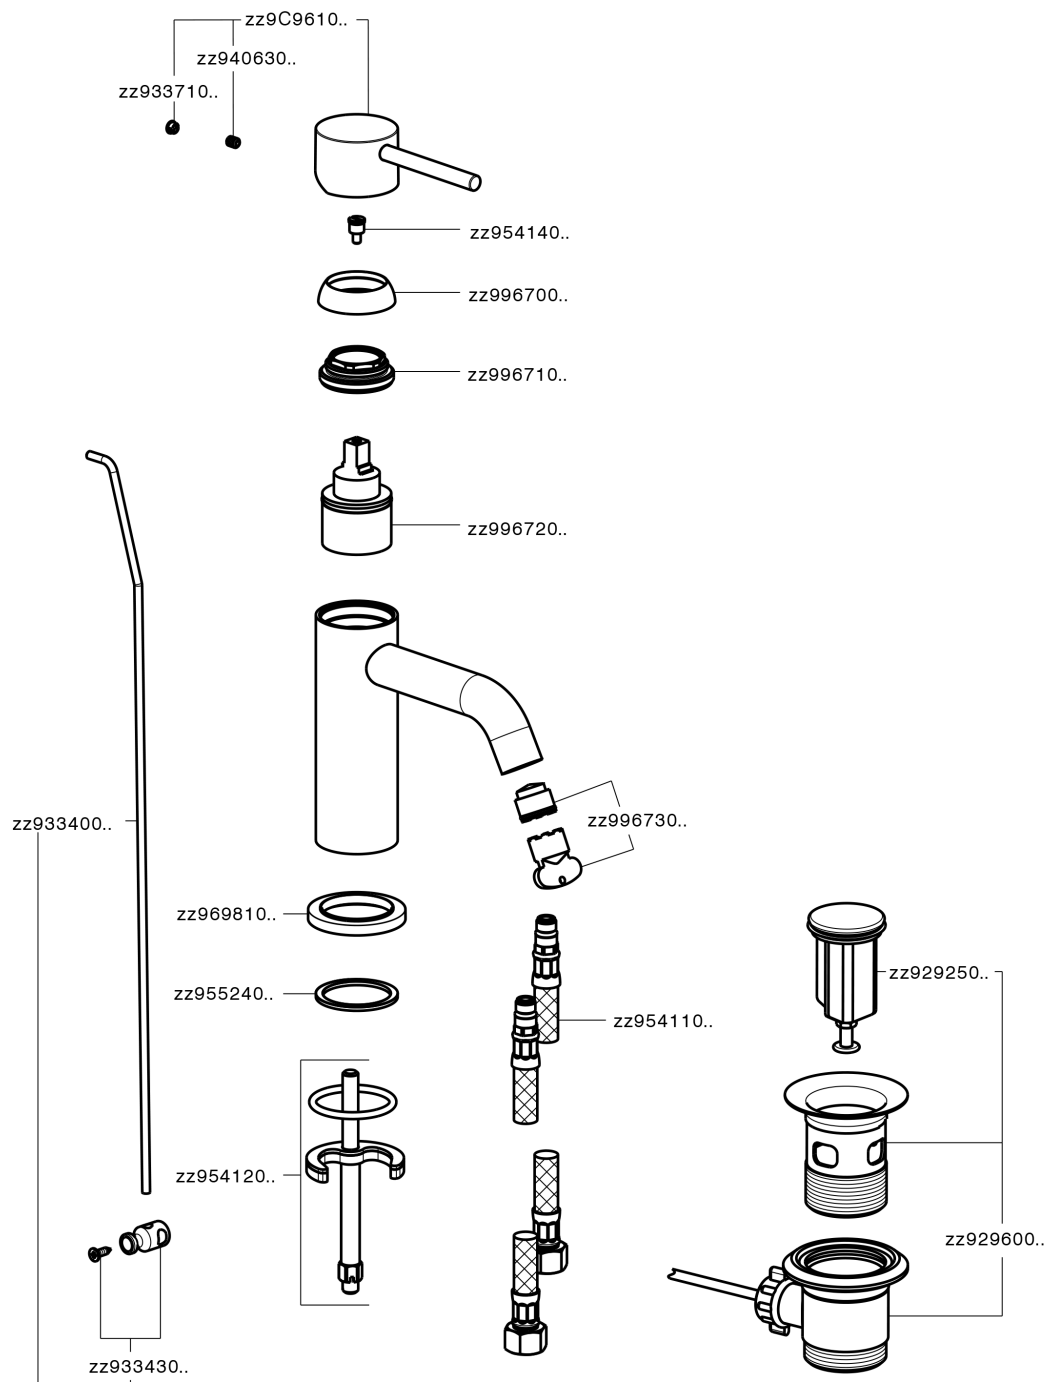

## Single lever washbasin mixer NUOVA KIRUNA\_K2000510

MODEL **K2000510**

Single lever washbasin mixer, with 1"1/4 automatic pop-up waste, G.3/8" stainless steel flexible hoses

### CHARACTERISTICS

Cartridge Spare Parts **ZZ99672000**

**35 mm Cartridge**

### EcoStop

EcoStop feature limits water flow to approximately 50% of maximum output with one point of resistance on setting. Push slightly past the middle stop only when full water output is required. This will save water up to 50%.

## Single lever washbasin mixer NUOVA KIRUNA\_K2000510

K2000510

<https://en.huberitalia.com/single-lever-washbasin-mixer-nuova-kiruna-k2000510>

2026-06-13