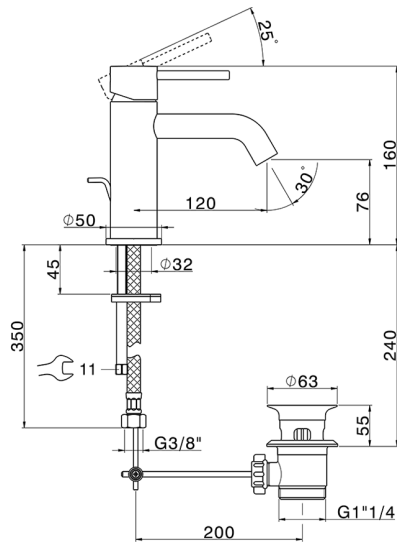

## Single lever washbasin mixer NUOVA KIRUNA\_K2000510

MODEL **K2000510**

Single lever washbasin mixer, with 1"1/4 automatic pop-up waste, G.3/8" stainless steel flexible hoses

### CHARACTERISTICS

Cartridge Spare Parts **ZZ99672000**

**35 mm Cartridge**

### EcoStop

EcoStop feature limits water flow to approximately 50% of maximum output with one point of resistance on setting. Push slightly past the middle stop only when full water output is required. This will save water up to 50%.

## Single lever washbasin mixer NUOVA KIRUNA\_K2000510

K2000510

<https://en.huberitalia.com/single-lever-washbasin-mixer-nuova-kiruna-k2000510>

2026-06-13