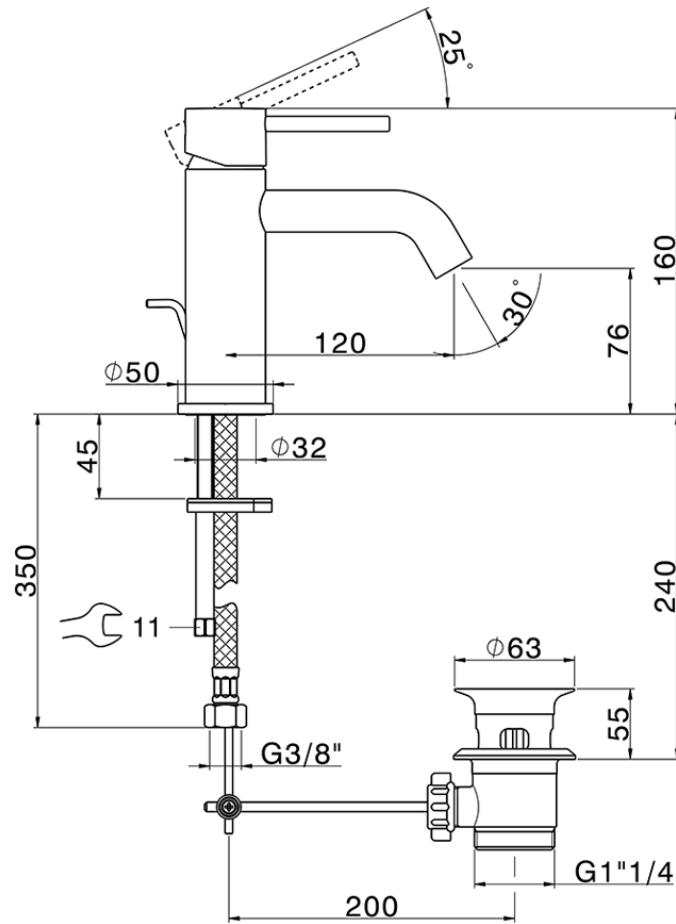

Single lever washbasin mixer NUOVA KIRUNA\_K2000510

K2000510

<https://en.huberitalia.com/single-lever-washbasin-mixer-nuova-kiruna-k2000510>

2026-04-06