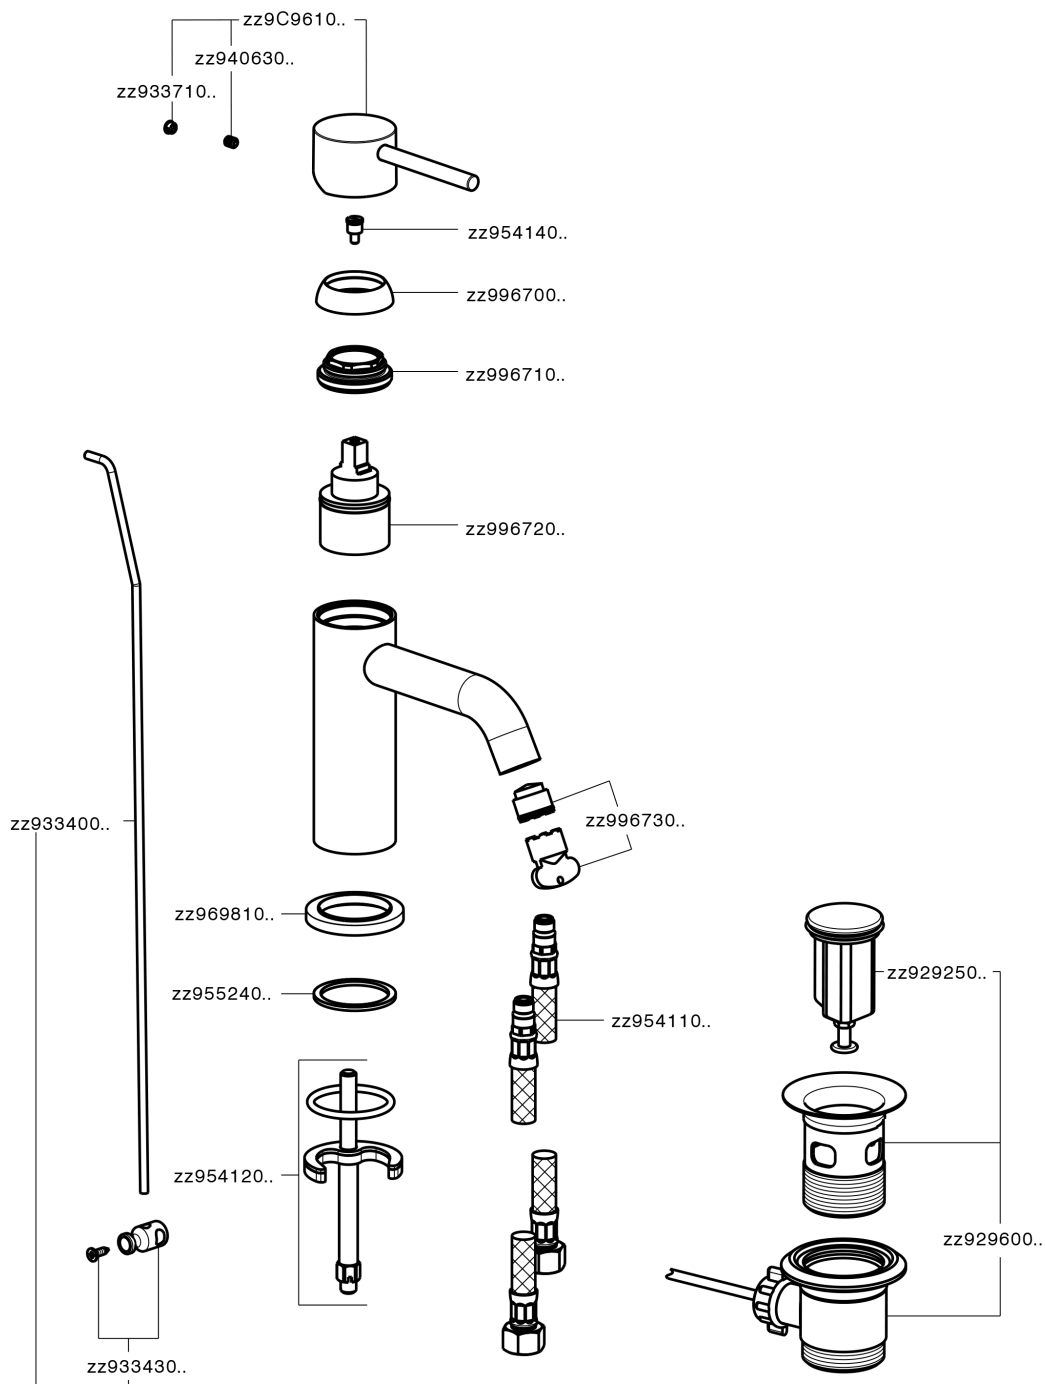

Single lever washbasin mixer NUOVA KIRUNA_K2000510

MODEL **K2000510**

Single lever washbasin mixer, with 1"1/4 automatic pop-up waste, G.3/8" stainless steel flexible hoses

AVAILABLE FINISHINGS

-  **21** 21 Chrome
-  **26** 26 Old Copper
-  **2F** 2F Brushed Nickel
-  **2W** 2W Brushed Gold
-  **40** 40 Matt Black
-  **4Q** 4Q Matt White

CHARACTERISTICS

Cartridge Spare Parts **ZZ99672000**

35 mm Cartridge

EcoStop

EcoStop feature limits water flow to approximately 50% of maximum output with one point of resistance on setting. Push slightly past the middle stop only when full water output is required. This will save water up to 50%.

Single lever washbasin mixer NUOVA KIRUNA_K2000510

K2000510

<https://en.huberitalia.com/single-lever-washbasin-mixer-nuova-kiruna-k2000510>

2026-06-10