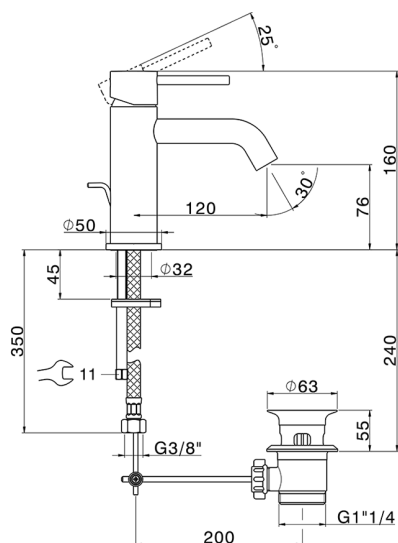

Single lever washbasin mixer NUOVA KIRUNA_K2000510

MODEL **K2000510**

Single lever washbasin mixer, with 1"1/4 automatic pop-up waste, G.3/8" stainless steel flexible hoses

AVAILABLE FINISHINGS

-  **21** 21 Chrome
-  **26** 26 Old Copper
-  **2F** 2F Brushed Nickel
-  **2W** 2W Brushed Gold
-  **40** 40 Matt Black
-  **4Q** 4Q Matt White

CHARACTERISTICS

Cartridge Spare Parts **ZZ99672000**

35 mm Cartridge

EcoStop

EcoStop feature limits water flow to approximately 50% of maximum output with one point of resistance on setting. Push slightly past the middle stop only when full water output is required. This will save water up to 50%.

Single lever washbasin mixer NUOVA KIRUNA_K2000510

K2000510

<https://en.huberitalia.com/single-lever-washbasin-mixer-nuova-kiruna-k2000510>

2026-06-10