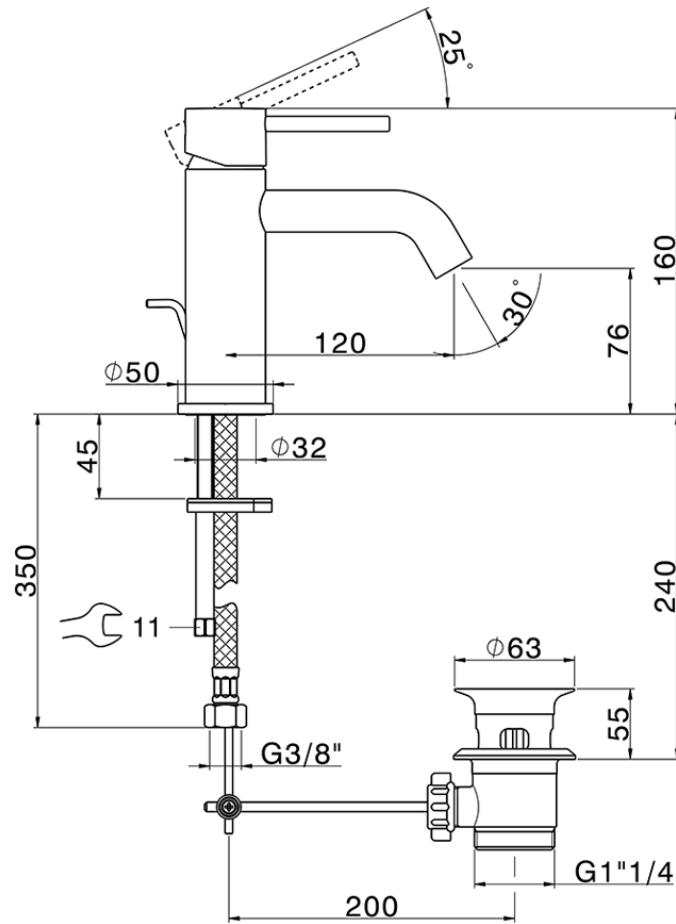

Single lever washbasin mixer NUOVA KIRUNA_K2000510

K2000510

<https://en.huberitalia.com/single-lever-washbasin-mixer-nuova-kiruna-k2000510>

2026-06-10