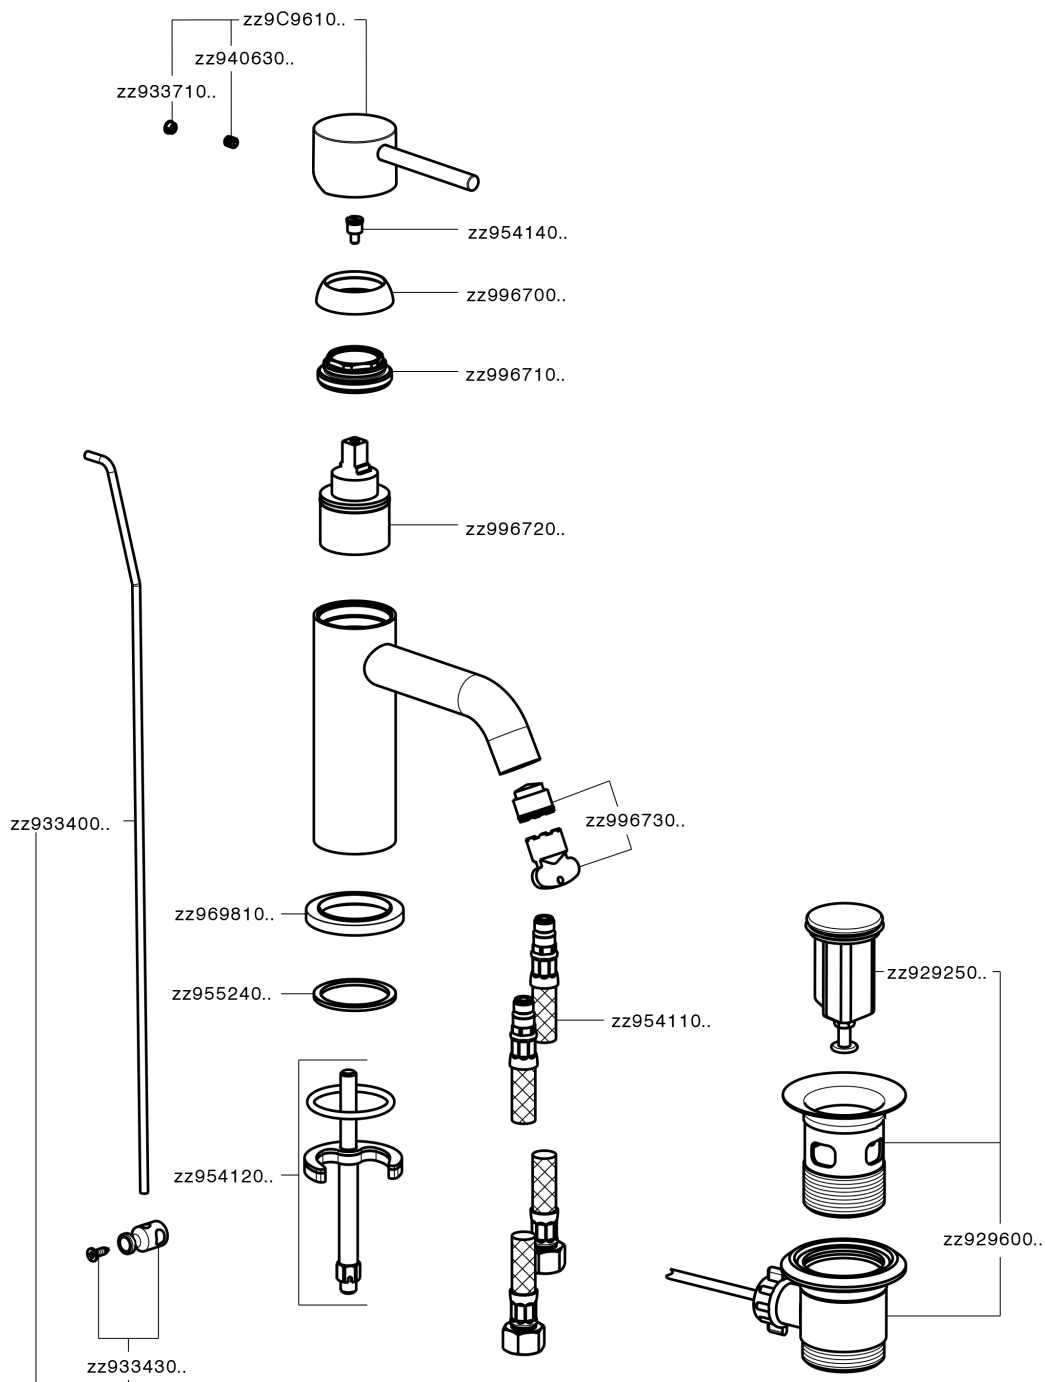

## Single lever washbasin mixer NUOVA KIRUNA\_K2000510

MODEL **K2000510**

Single lever washbasin mixer, with 1"1/4 automatic pop-up waste, G.3/8" stainless steel flexible hoses

### CHARACTERISTICS

Cartridge Spare Parts **ZZ99672000**

**35 mm Cartridge**

### EcoStop

EcoStop feature limits water flow to approximately 50% of maximum output with one point of resistance on setting. Push slightly past the middle stop only when full water output is required. This will save water up to 50%.

## Single lever washbasin mixer NUOVA KIRUNA\_K2000510

K2000510

<https://en.huberitalia.com/single-lever-washbasin-mixer-nuova-kiruna-k2000510>

2026-05-16