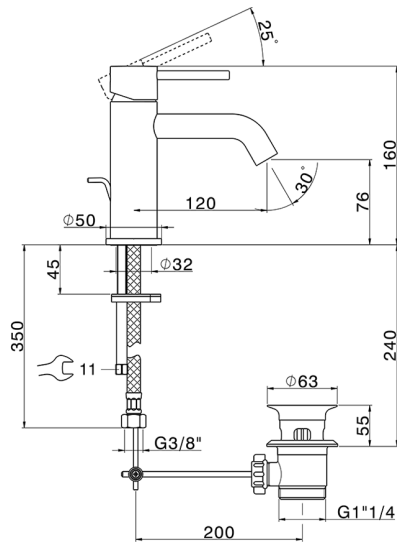

## Single lever washbasin mixer NUOVA KIRUNA\_K2000510

MODEL **K2000510**

Single lever washbasin mixer, with 1"1/4 automatic pop-up waste, G.3/8" stainless steel flexible hoses

### CHARACTERISTICS

Cartridge Spare Parts **ZZ99672000**

**35 mm Cartridge**

### EcoStop

EcoStop feature limits water flow to approximately 50% of maximum output with one point of resistance on setting. Push slightly past the middle stop only when full water output is required. This will save water up to 50%.