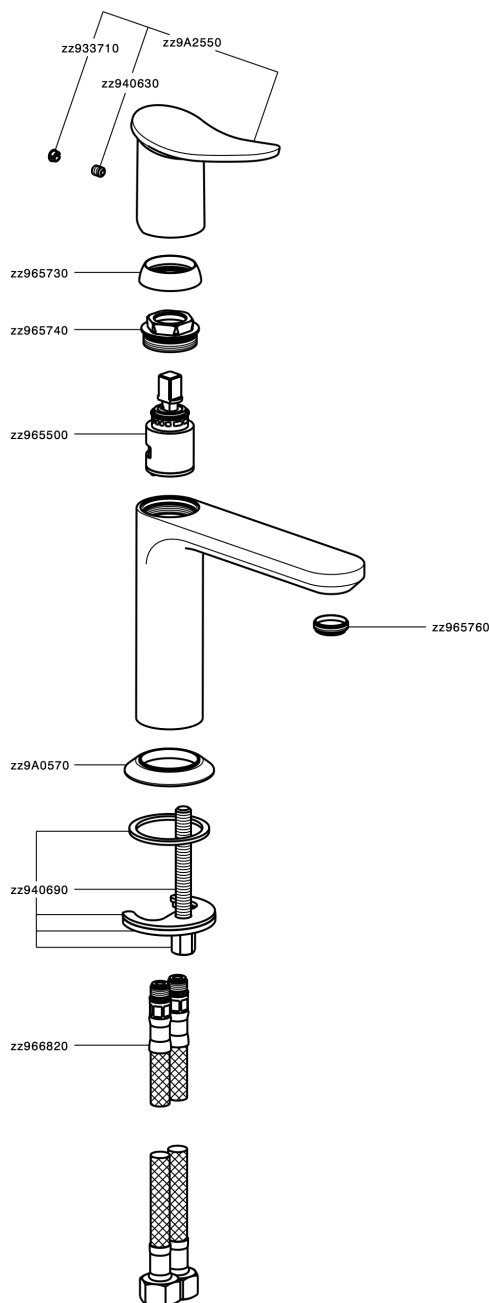

## Single lever washbasin mixer HARLOCK\_HK000544

MODEL **HK000544**

Single lever washbasin mixer, without automatic pop-up waste, G.3/8" stainless steel flexible hoses

### CHARACTERISTICS

Cartridge Spare Parts **ZZ96550000**

**25 mm Cartridge**

## Single lever washbasin mixer HARLOCK\_HK000544

HK000544

<https://en.huberitalia.com/single-lever-washbasin-mixer-harlock-hk000544>

2026-06-30