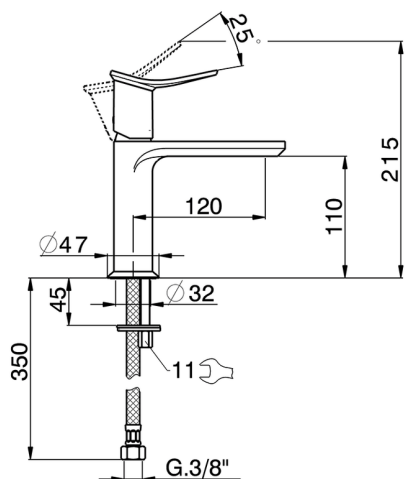

## Single lever washbasin mixer HARLOCK\_HK000544

MODEL **HK000544**

Single lever washbasin mixer, without automatic pop-up waste, G.3/8" stainless steel flexible hoses

### CHARACTERISTICS

Cartridge Spare Parts **ZZ96550000**

**25 mm Cartridge**

## Single lever washbasin mixer HARLOCK\_HK000544

HK000544

<https://en.huberitalia.com/single-lever-washbasin-mixer-harlock-hk000544>

2026-06-30