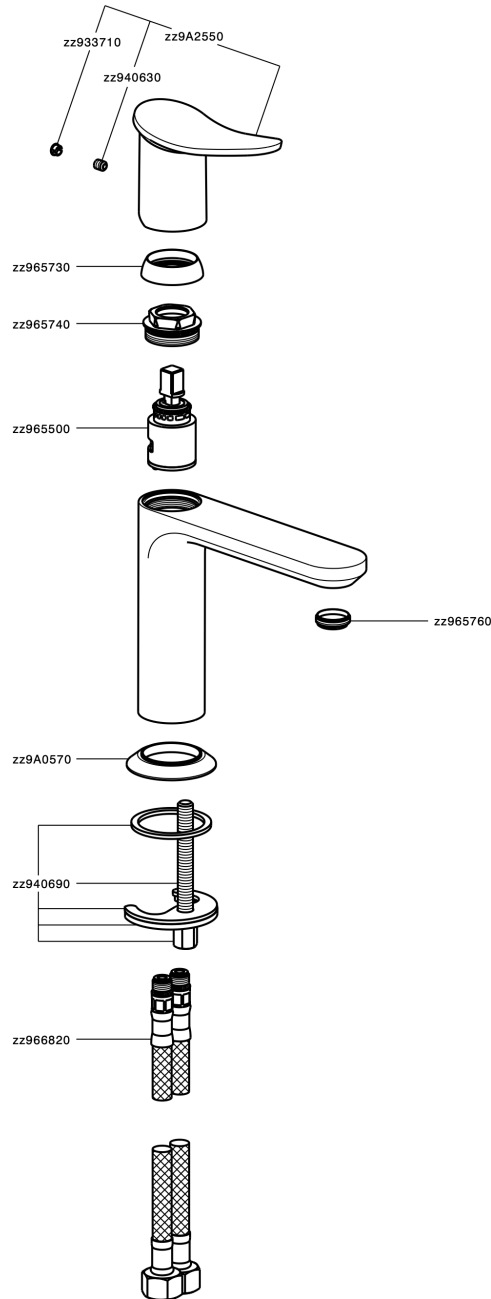

## Single lever washbasin mixer HARLOCK\_HK000544

MODEL **HK000544**

Single lever washbasin mixer, without automatic pop-up waste, G.3/8" stainless steel flexible hoses

### CHARACTERISTICS

Cartridge Spare Parts **ZZ96550000**

**25 mm Cartridge**

## Single lever washbasin mixer HARLOCK\_HK000544

HK000544

<https://en.huberitalia.com/single-lever-washbasin-mixer-harlock-hk000544>

2026-04-30