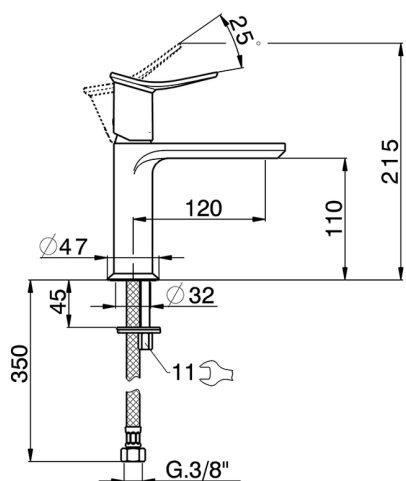

## Single lever washbasin mixer HARLOCK\_HK000544

MODEL **HK000544**

Single lever washbasin mixer, without automatic pop-up waste, G.3/8" stainless steel flexible hoses

### CHARACTERISTICS

Cartridge Spare Parts **ZZ96550000**

**25 mm Cartridge**

## Single lever washbasin mixer HARLOCK\_HK000544

HK000544

<https://en.huberitalia.com/single-lever-washbasin-mixer-harlock-hk000544>

2026-04-30