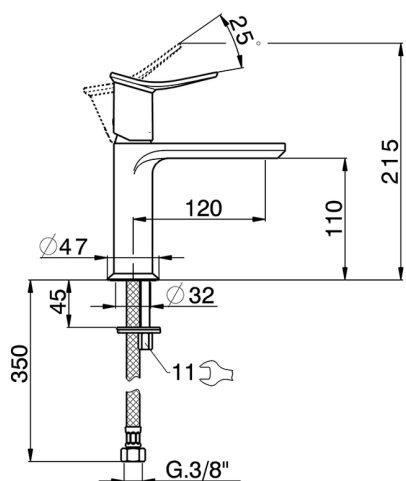

Single lever washbasin mixer HARLOCK_HK000544

MODEL **HK000544**

Single lever washbasin mixer, without automatic pop-up waste, G.3/8" stainless steel flexible hoses

AVAILABLE FINISHINGS

-  **21** 21 Chrome
-  **2P** 2P Rose Gold
-  **2Q** 2Q Black Titanium
-  **40** 40 Matt Black
-  **4Q** 4Q Matt White
-  **6T** 6T Chrome/Matt Black

CHARACTERISTICS

Cartridge Spare Parts **ZZ96550000**

25 mm Cartridge

Single lever washbasin mixer HARLOCK_HK000544

HK000544

<https://en.huberitalia.com/single-lever-washbasin-mixer-harlock-hk000544>

2026-04-09