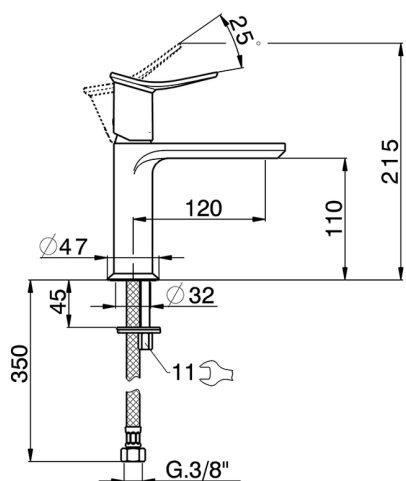

Single lever washbasin mixer HARLOCK_HK000544

MODEL **HK000544**

Single lever washbasin mixer, without automatic pop-up waste, G.3/8" stainless steel flexible hoses

AVAILABLE FINISHINGS

-  **21** 21 Chrome
-  **2P** 2P Rose Gold
-  **2Q** 2Q Black Titanium
-  **40** 40 Matt Black
-  **4Q** 4Q Matt White
-  **6T** 6T Chrome/Matt Black

CHARACTERISTICS

Cartridge Spare Parts **ZZ96550000**

25 mm Cartridge

Single lever washbasin mixer HARLOCK_HK000544

HK000544

<https://en.huberitalia.com/single-lever-washbasin-mixer-harlock-hk000544>

2026-06-30