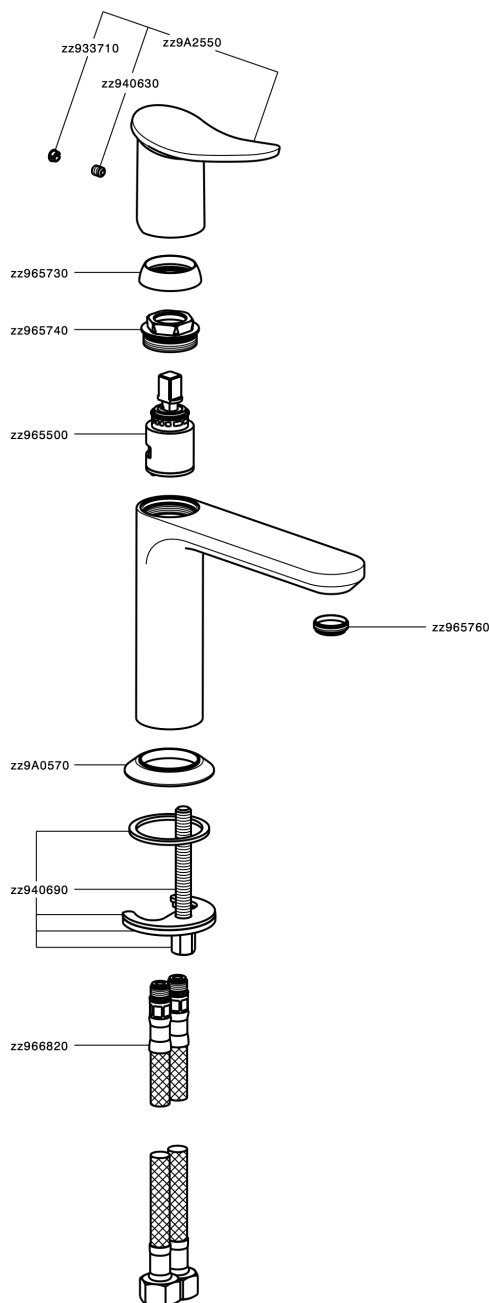

Single lever washbasin mixer HARLOCK_HK000544

MODEL **HK000544**

Single lever washbasin mixer, without automatic pop-up waste, G.3/8" stainless steel flexible hoses

AVAILABLE FINISHINGS

-  **21** 21 Chrome
-  **2P** 2P Rose Gold
-  **2Q** 2Q Black Titanium
-  **40** 40 Matt Black
-  **4Q** 4Q Matt White
-  **6T** 6T Chrome/Matt Black

CHARACTERISTICS

Cartridge Spare Parts **ZZ96550000**

25 mm Cartridge

Single lever washbasin mixer HARLOCK_HK000544

HK000544

<https://en.huberitalia.com/single-lever-washbasin-mixer-harlock-hk000544>

2026-04-09