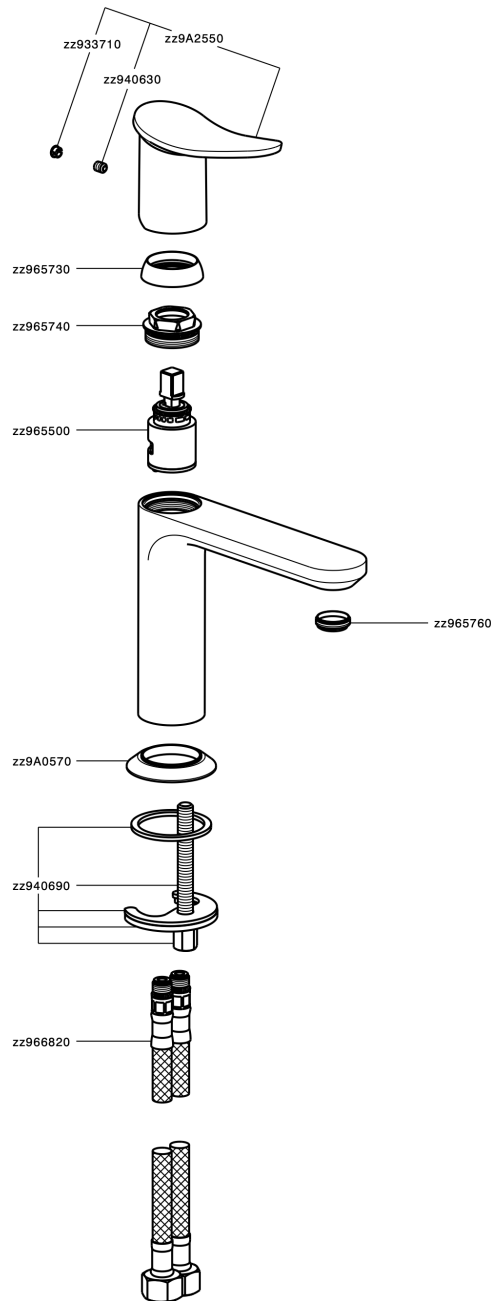

Single lever washbasin mixer HARLOCK_HK000544

MODEL **HK000544**

Single lever washbasin mixer, without automatic pop-up waste, G.3/8" stainless steel flexible hoses

AVAILABLE FINISHINGS

-  **21** 21 Chrome
-  **2P** 2P Rose Gold
-  **2Q** 2Q Black Titanium
-  **40** 40 Matt Black
-  **4Q** 4Q Matt White
-  **6T** 6T Chrome/Matt Black

CHARACTERISTICS

Cartridge Spare Parts **ZZ96550000**

25 mm Cartridge

Single lever washbasin mixer HARLOCK_HK000544

HK000544

<https://en.huberitalia.com/single-lever-washbasin-mixer-harlock-hk000544>

2026-06-30