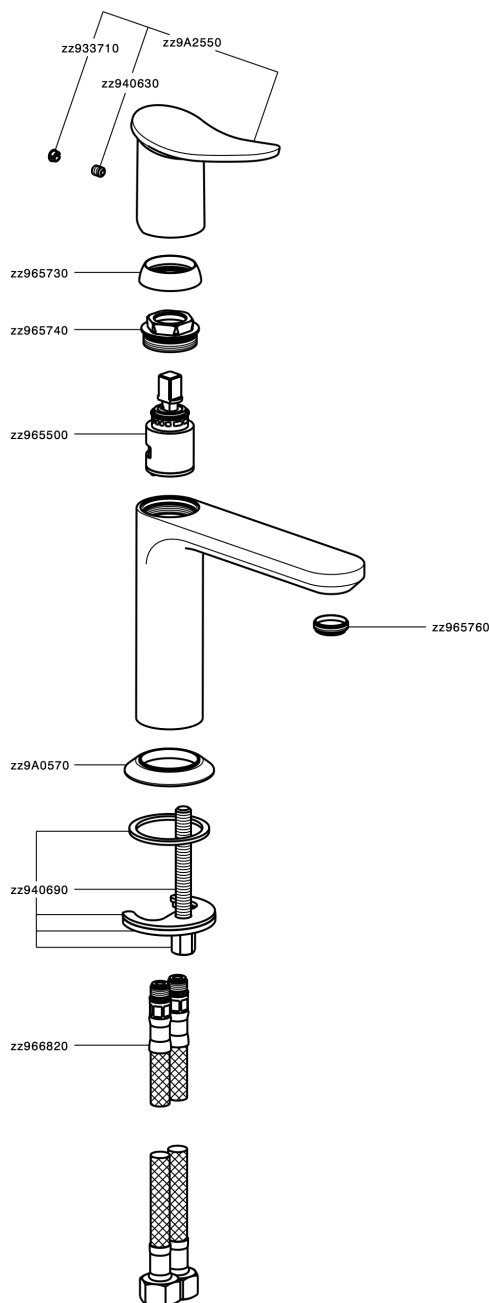

Single lever washbasin mixer HARLOCK_HK000544

MODEL **HK000544**

Single lever washbasin mixer, without automatic pop-up waste, G.3/8" stainless steel flexible hoses

AVAILABLE FINISHINGS

-  **21** 21 Chrome
-  **2P** 2P Rose Gold
-  **2Q** 2Q Black Titanium
-  **40** 40 Matt Black
-  **4Q** 4Q Matt White
-  **6T** 6T Chrome/Matt Black

CHARACTERISTICS

Cartridge Spare Parts **ZZ96550000**

25 mm Cartridge

Single lever washbasin mixer HARLOCK_HK000544

HK000544

<https://en.huberitalia.com/single-lever-washbasin-mixer-harlock-hk000544>

2026-06-09