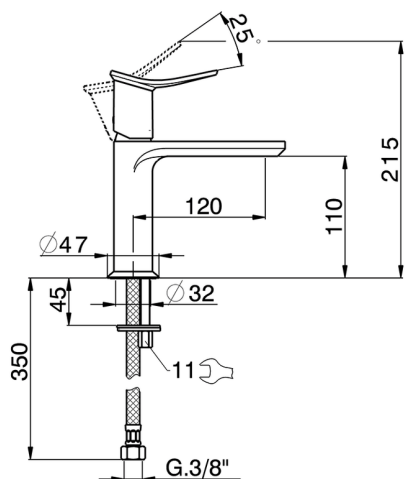

Single lever washbasin mixer HARLOCK_HK000544

MODEL **HK000544**

Single lever washbasin mixer, without automatic pop-up waste, G.3/8" stainless steel flexible hoses

AVAILABLE FINISHINGS

-  **21** 21 Chrome
-  **2P** 2P Rose Gold
-  **2Q** 2Q Black Titanium
-  **40** 40 Matt Black
-  **4Q** 4Q Matt White
-  **6T** 6T Chrome/Matt Black

CHARACTERISTICS

Cartridge Spare Parts **ZZ96550000**

25 mm Cartridge

Single lever washbasin mixer HARLOCK_HK000544

HK000544

<https://en.huberitalia.com/single-lever-washbasin-mixer-harlock-hk000544>

2026-06-09