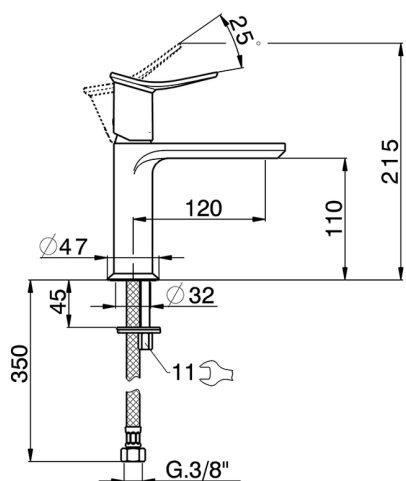

Single lever washbasin mixer HARLOCK_HK000544

MODEL **HK000544**

Single lever washbasin mixer, without automatic pop-up waste, G.3/8" stainless steel flexible hoses

AVAILABLE FINISHINGS

-  **21** 21 Chrome
-  **2P** 2P Rose Gold
-  **2Q** 2Q Black Titanium
-  **40** 40 Matt Black
-  **4Q** 4Q Matt White
-  **6T** 6T Chrome/Matt Black

CHARACTERISTICS

Cartridge Spare Parts **ZZ96550000**

25 mm Cartridge

Single lever washbasin mixer HARLOCK_HK000544

HK000544

<https://en.huberitalia.com/single-lever-washbasin-mixer-harlock-hk000544>

2026-05-19