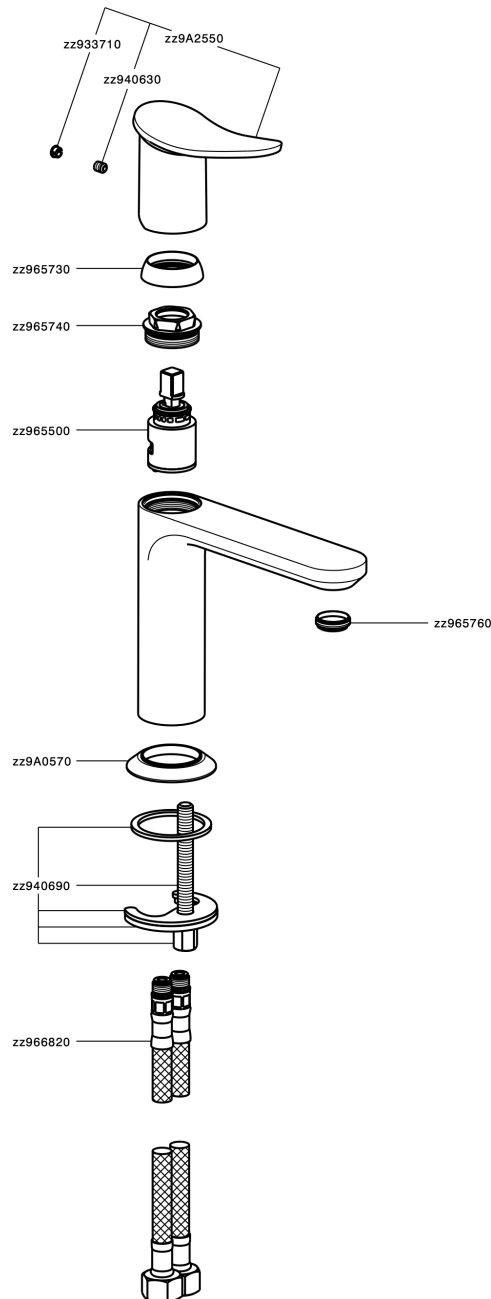

Single lever washbasin mixer HARLOCK_HK000544

MODEL **HK000544**

Single lever washbasin mixer, without automatic pop-up waste, G.3/8" stainless steel flexible hoses

AVAILABLE FINISHINGS

-  **21** 21 Chrome
-  **2P** 2P Rose Gold
-  **2Q** 2Q Black Titanium
-  **40** 40 Matt Black
-  **4Q** 4Q Matt White
-  **6T** 6T Chrome/Matt Black

CHARACTERISTICS

Cartridge Spare Parts **ZZ96550000**

25 mm Cartridge

Single lever washbasin mixer HARLOCK_HK000544

HK000544

<https://en.huberitalia.com/single-lever-washbasin-mixer-harlock-hk000544>

2026-05-19