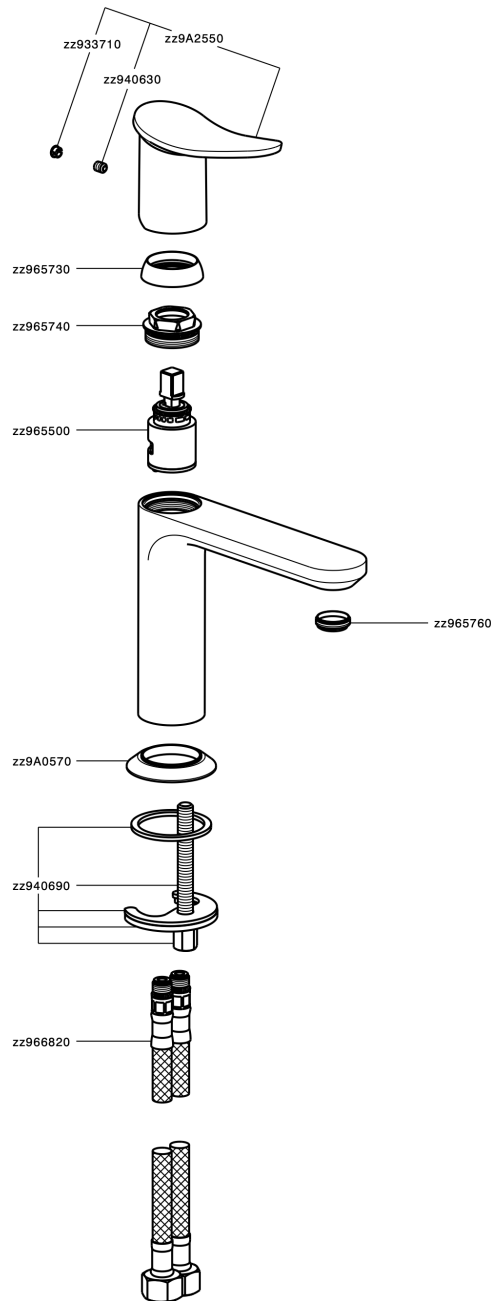

## Single lever washbasin mixer HARLOCK\_HK000544

MODEL **HK000544**

Single lever washbasin mixer, without automatic pop-up waste, G.3/8" stainless steel flexible hoses

### CHARACTERISTICS

Cartridge Spare Parts **ZZ96550000**

**25 mm Cartridge**

## Single lever washbasin mixer HARLOCK\_HK000544

HK000544

<https://en.huberitalia.com/single-lever-washbasin-mixer-harlock-hk000544>

2026-04-06