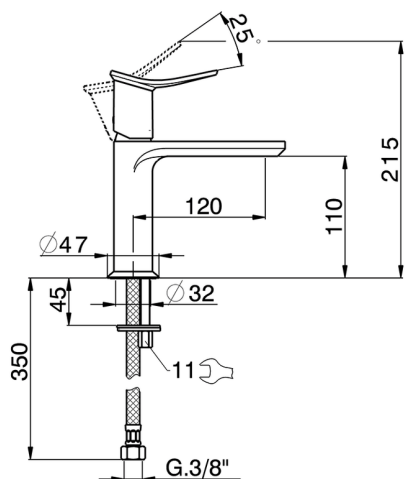

Single lever washbasin mixer HARLOCK_HK000544

MODEL **HK000544**

Single lever washbasin mixer, without automatic pop-up waste, G.3/8" stainless steel flexible hoses

AVAILABLE FINISHINGS

-  **21** 21 Chrome
-  **2P** 2P Rose Gold
-  **2Q** 2Q Black Titanium
-  **40** 40 Matt Black
-  **4Q** 4Q Matt White
-  **6T** 6T Chrome/Matt Black

CHARACTERISTICS

Cartridge Spare Parts **ZZ96550000**

25 mm Cartridge

Single lever washbasin mixer HARLOCK_HK000544

HK000544

<https://en.huberitalia.com/single-lever-washbasin-mixer-harlock-hk000544>

2026-06-13