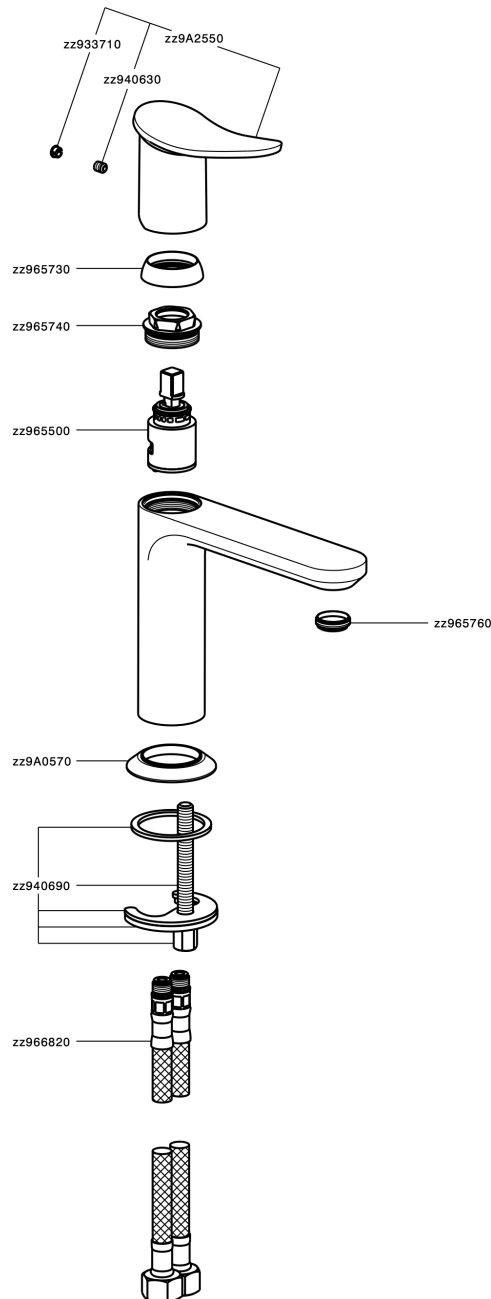

Single lever washbasin mixer HARLOCK_HK000544

MODEL **HK000544**

Single lever washbasin mixer, without automatic pop-up waste, G.3/8" stainless steel flexible hoses

AVAILABLE FINISHINGS

-  **21** 21 Chrome
-  **2P** 2P Rose Gold
-  **2Q** 2Q Black Titanium
-  **40** 40 Matt Black
-  **4Q** 4Q Matt White
-  **6T** 6T Chrome/Matt Black

CHARACTERISTICS

Cartridge Spare Parts **ZZ96550000**

25 mm Cartridge

Single lever washbasin mixer HARLOCK_HK000544

HK000544

<https://en.huberitalia.com/single-lever-washbasin-mixer-harlock-hk000544>

2026-06-13