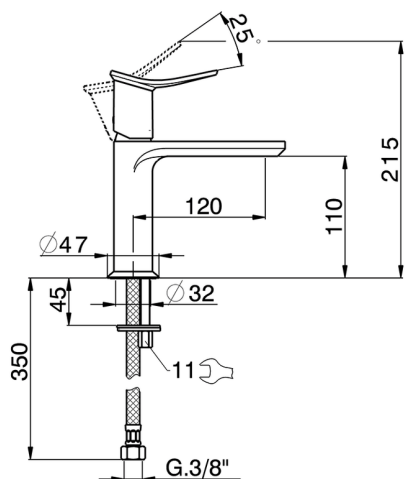

## Single lever washbasin mixer HARLOCK\_HK000544

MODEL **HK000544**

Single lever washbasin mixer, without automatic pop-up waste, G.3/8" stainless steel flexible hoses

### CHARACTERISTICS

Cartridge Spare Parts **ZZ96550000**

**25 mm Cartridge**

## Single lever washbasin mixer HARLOCK\_HK000544

HK000544

<https://en.huberitalia.com/single-lever-washbasin-mixer-harlock-hk000544>

2026-04-06