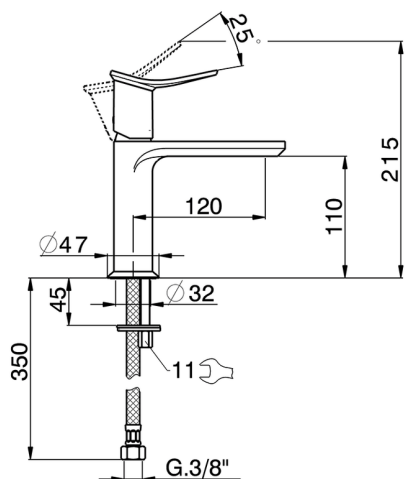

## Single lever washbasin mixer HARLOCK\_HK000544

MODEL **HK000544**

Single lever washbasin mixer, without automatic pop-up waste, G.3/8" stainless steel flexible hoses

### CHARACTERISTICS

Cartridge Spare Parts **ZZ96550000**

**25 mm Cartridge**

## Single lever washbasin mixer HARLOCK\_HK000544

HK000544

<https://en.huberitalia.com/single-lever-washbasin-mixer-harlock-hk000544>

2026-04-08