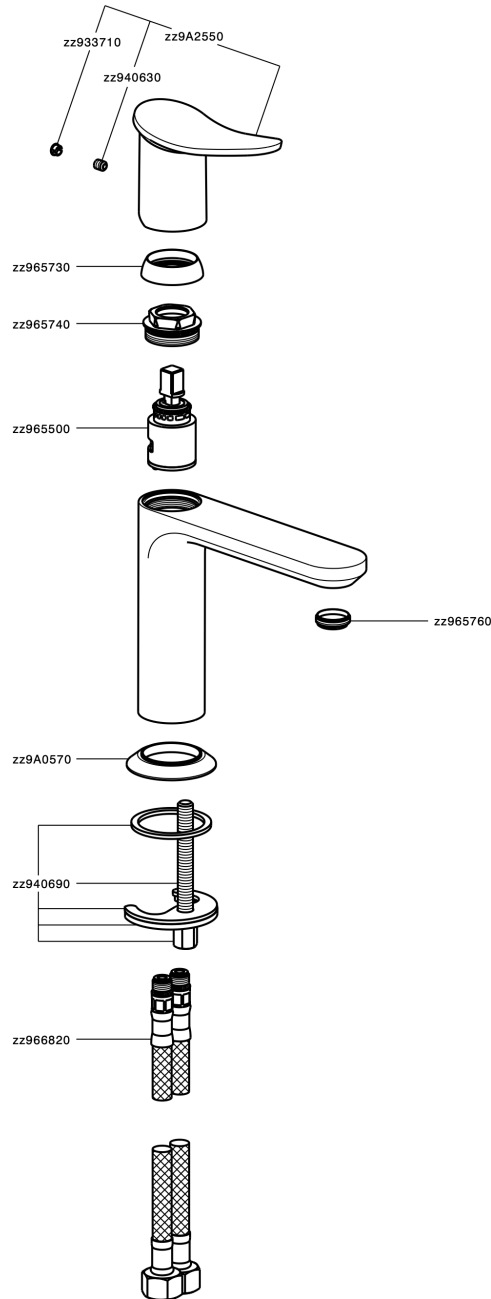

## Single lever washbasin mixer HARLOCK\_HK000544

MODEL **HK000544**

Single lever washbasin mixer, without automatic pop-up waste, G.3/8" stainless steel flexible hoses

### CHARACTERISTICS

Cartridge Spare Parts **ZZ96550000**

**25 mm Cartridge**

## Single lever washbasin mixer HARLOCK\_HK000544

HK000544

<https://en.huberitalia.com/single-lever-washbasin-mixer-harlock-hk000544>

2026-04-08