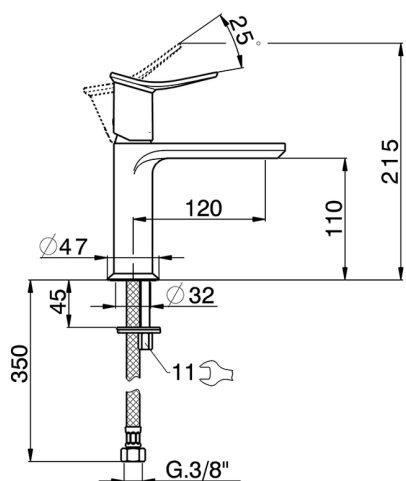

Single lever washbasin mixer HARLOCK_HK000544

MODEL **HK000544**

Single lever washbasin mixer, without automatic pop-up waste, G.3/8" stainless steel flexible hoses

AVAILABLE FINISHINGS

-  **21** 21 Chrome
-  **2P** 2P Rose Gold
-  **2Q** 2Q Black Titanium
-  **40** 40 Matt Black
-  **4Q** 4Q Matt White
-  **6T** 6T Chrome/Matt Black

CHARACTERISTICS

Cartridge Spare Parts **ZZ96550000**

25 mm Cartridge

Single lever washbasin mixer HARLOCK_HK000544

HK000544

<https://en.huberitalia.com/single-lever-washbasin-mixer-harlock-hk000544>

2026-04-10