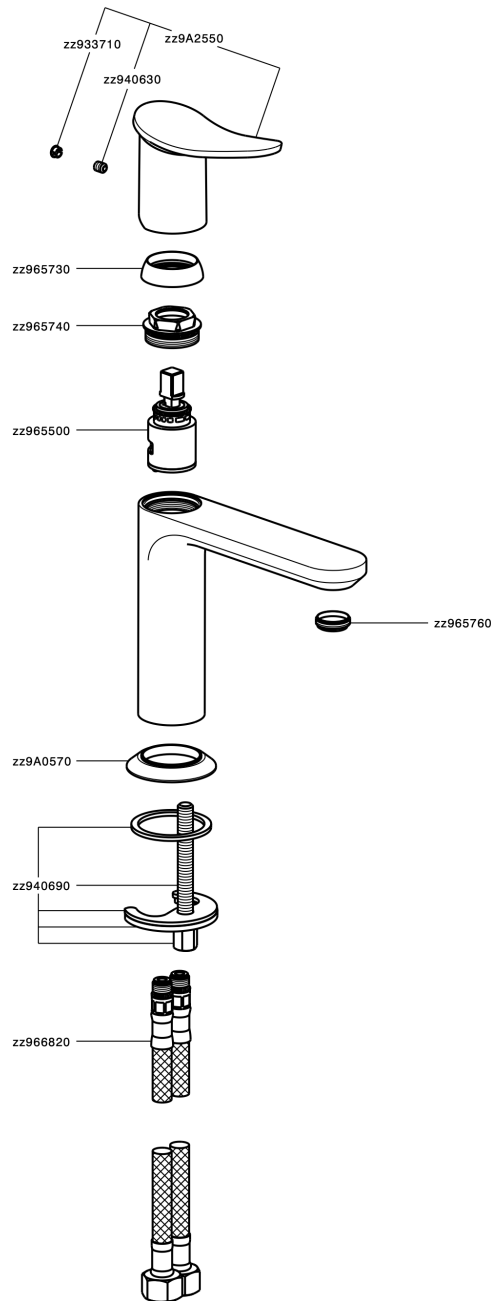

Single lever washbasin mixer HARLOCK_HK000544

MODEL **HK000544**

Single lever washbasin mixer, without automatic pop-up waste, G.3/8" stainless steel flexible hoses

AVAILABLE FINISHINGS

-  **21** 21 Chrome
-  **2P** 2P Rose Gold
-  **2Q** 2Q Black Titanium
-  **40** 40 Matt Black
-  **4Q** 4Q Matt White
-  **6T** 6T Chrome/Matt Black

CHARACTERISTICS

Cartridge Spare Parts **ZZ96550000**

25 mm Cartridge

Single lever washbasin mixer HARLOCK_HK000544

HK000544

<https://en.huberitalia.com/single-lever-washbasin-mixer-harlock-hk000544>

2026-04-10