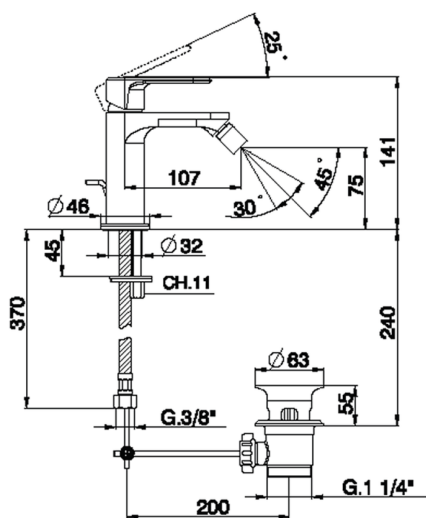

## Single lever bidet mixer LEVITY\_LY000550

MODEL **LY000550**

Single lever bidet mixer, with 1"1/4 automatic pop up waste, G.3/8" stainless steel flexible hose

### CHARACTERISTICS

Cartridge Spare Parts **ZZ96550000**

**25 mm Cartridge**

## Single lever bidet mixer LEVITY\_LY000550

LY000550

<https://en.huberitalia.com/single-lever-bidet-mixer-levity-ly000550>

2026-06-06