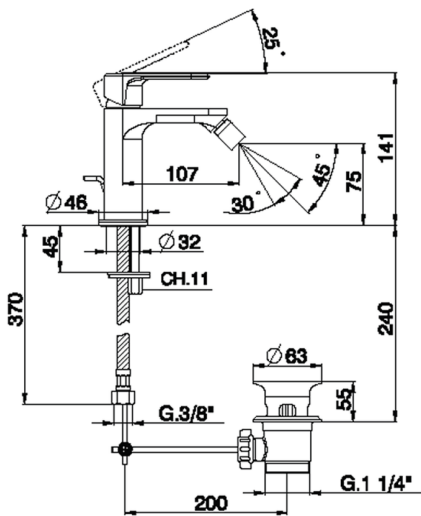

Single lever bidet mixer LEVITY_LY000550

MODEL **LY000550**

Single lever bidet mixer, with 1"1/4 automatic pop up waste, G.3/8" stainless steel flexible hose

AVAILABLE FINISHINGS

-  **21** 21 Chrome
-  **2B** 2B Polished Nickel
-  **2F** 2F Brushed Nickel
-  **40** 40 Matt Black
-  **4Q** 4Q Matt White

CHARACTERISTICS

Cartridge Spare Parts **ZZ96550000**

25 mm Cartridge

Single lever bidet mixer LEVITY_LY000550

LY000550

<https://en.huberitalia.com/single-lever-bidet-mixer-levity-ly000550>

2026-04-05