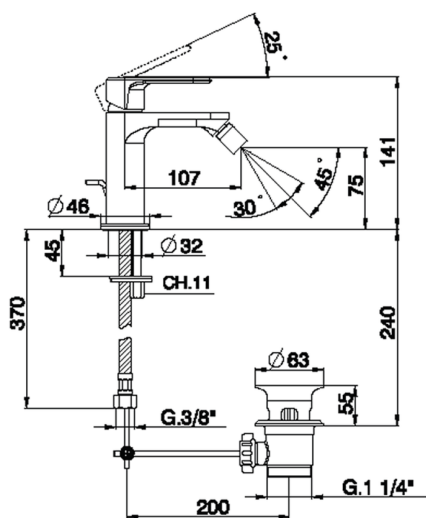

Single lever bidet mixer LEVITY_LY000550

MODEL **LY000550**

Single lever bidet mixer, with 1"1/4 automatic pop up waste, G.3/8" stainless steel flexible hose

AVAILABLE FINISHINGS

-  **21** 21 Chrome
-  **2B** 2B Polished Nickel
-  **2F** 2F Brushed Nickel
-  **40** 40 Matt Black
-  **4Q** 4Q Matt White

CHARACTERISTICS

Cartridge Spare Parts **ZZ96550000**

25 mm Cartridge

Single lever bidet mixer LEVITY_LY000550

LY000550

<https://en.huberitalia.com/single-lever-bidet-mixer-levity-ly000550>

2026-05-02