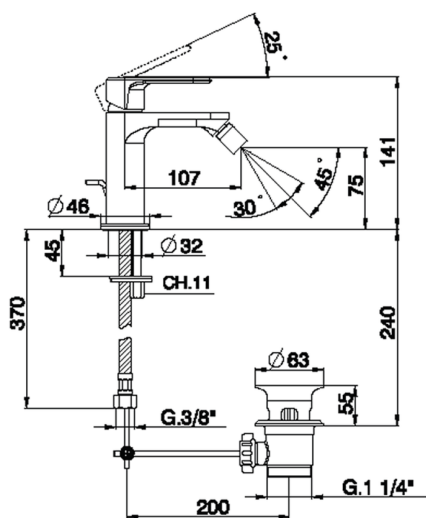

## Single lever bidet mixer LEVITY\_LY000550

MODEL **LY000550**

Single lever bidet mixer, with 1"1/4 automatic pop up waste, G.3/8" stainless steel flexible hose

### CHARACTERISTICS

Cartridge Spare Parts **ZZ96550000**

**25 mm Cartridge**

## Single lever bidet mixer LEVITY\_LY000550

LY000550

<https://en.huberitalia.com/single-lever-bidet-mixer-levity-ly000550>

2026-06-13